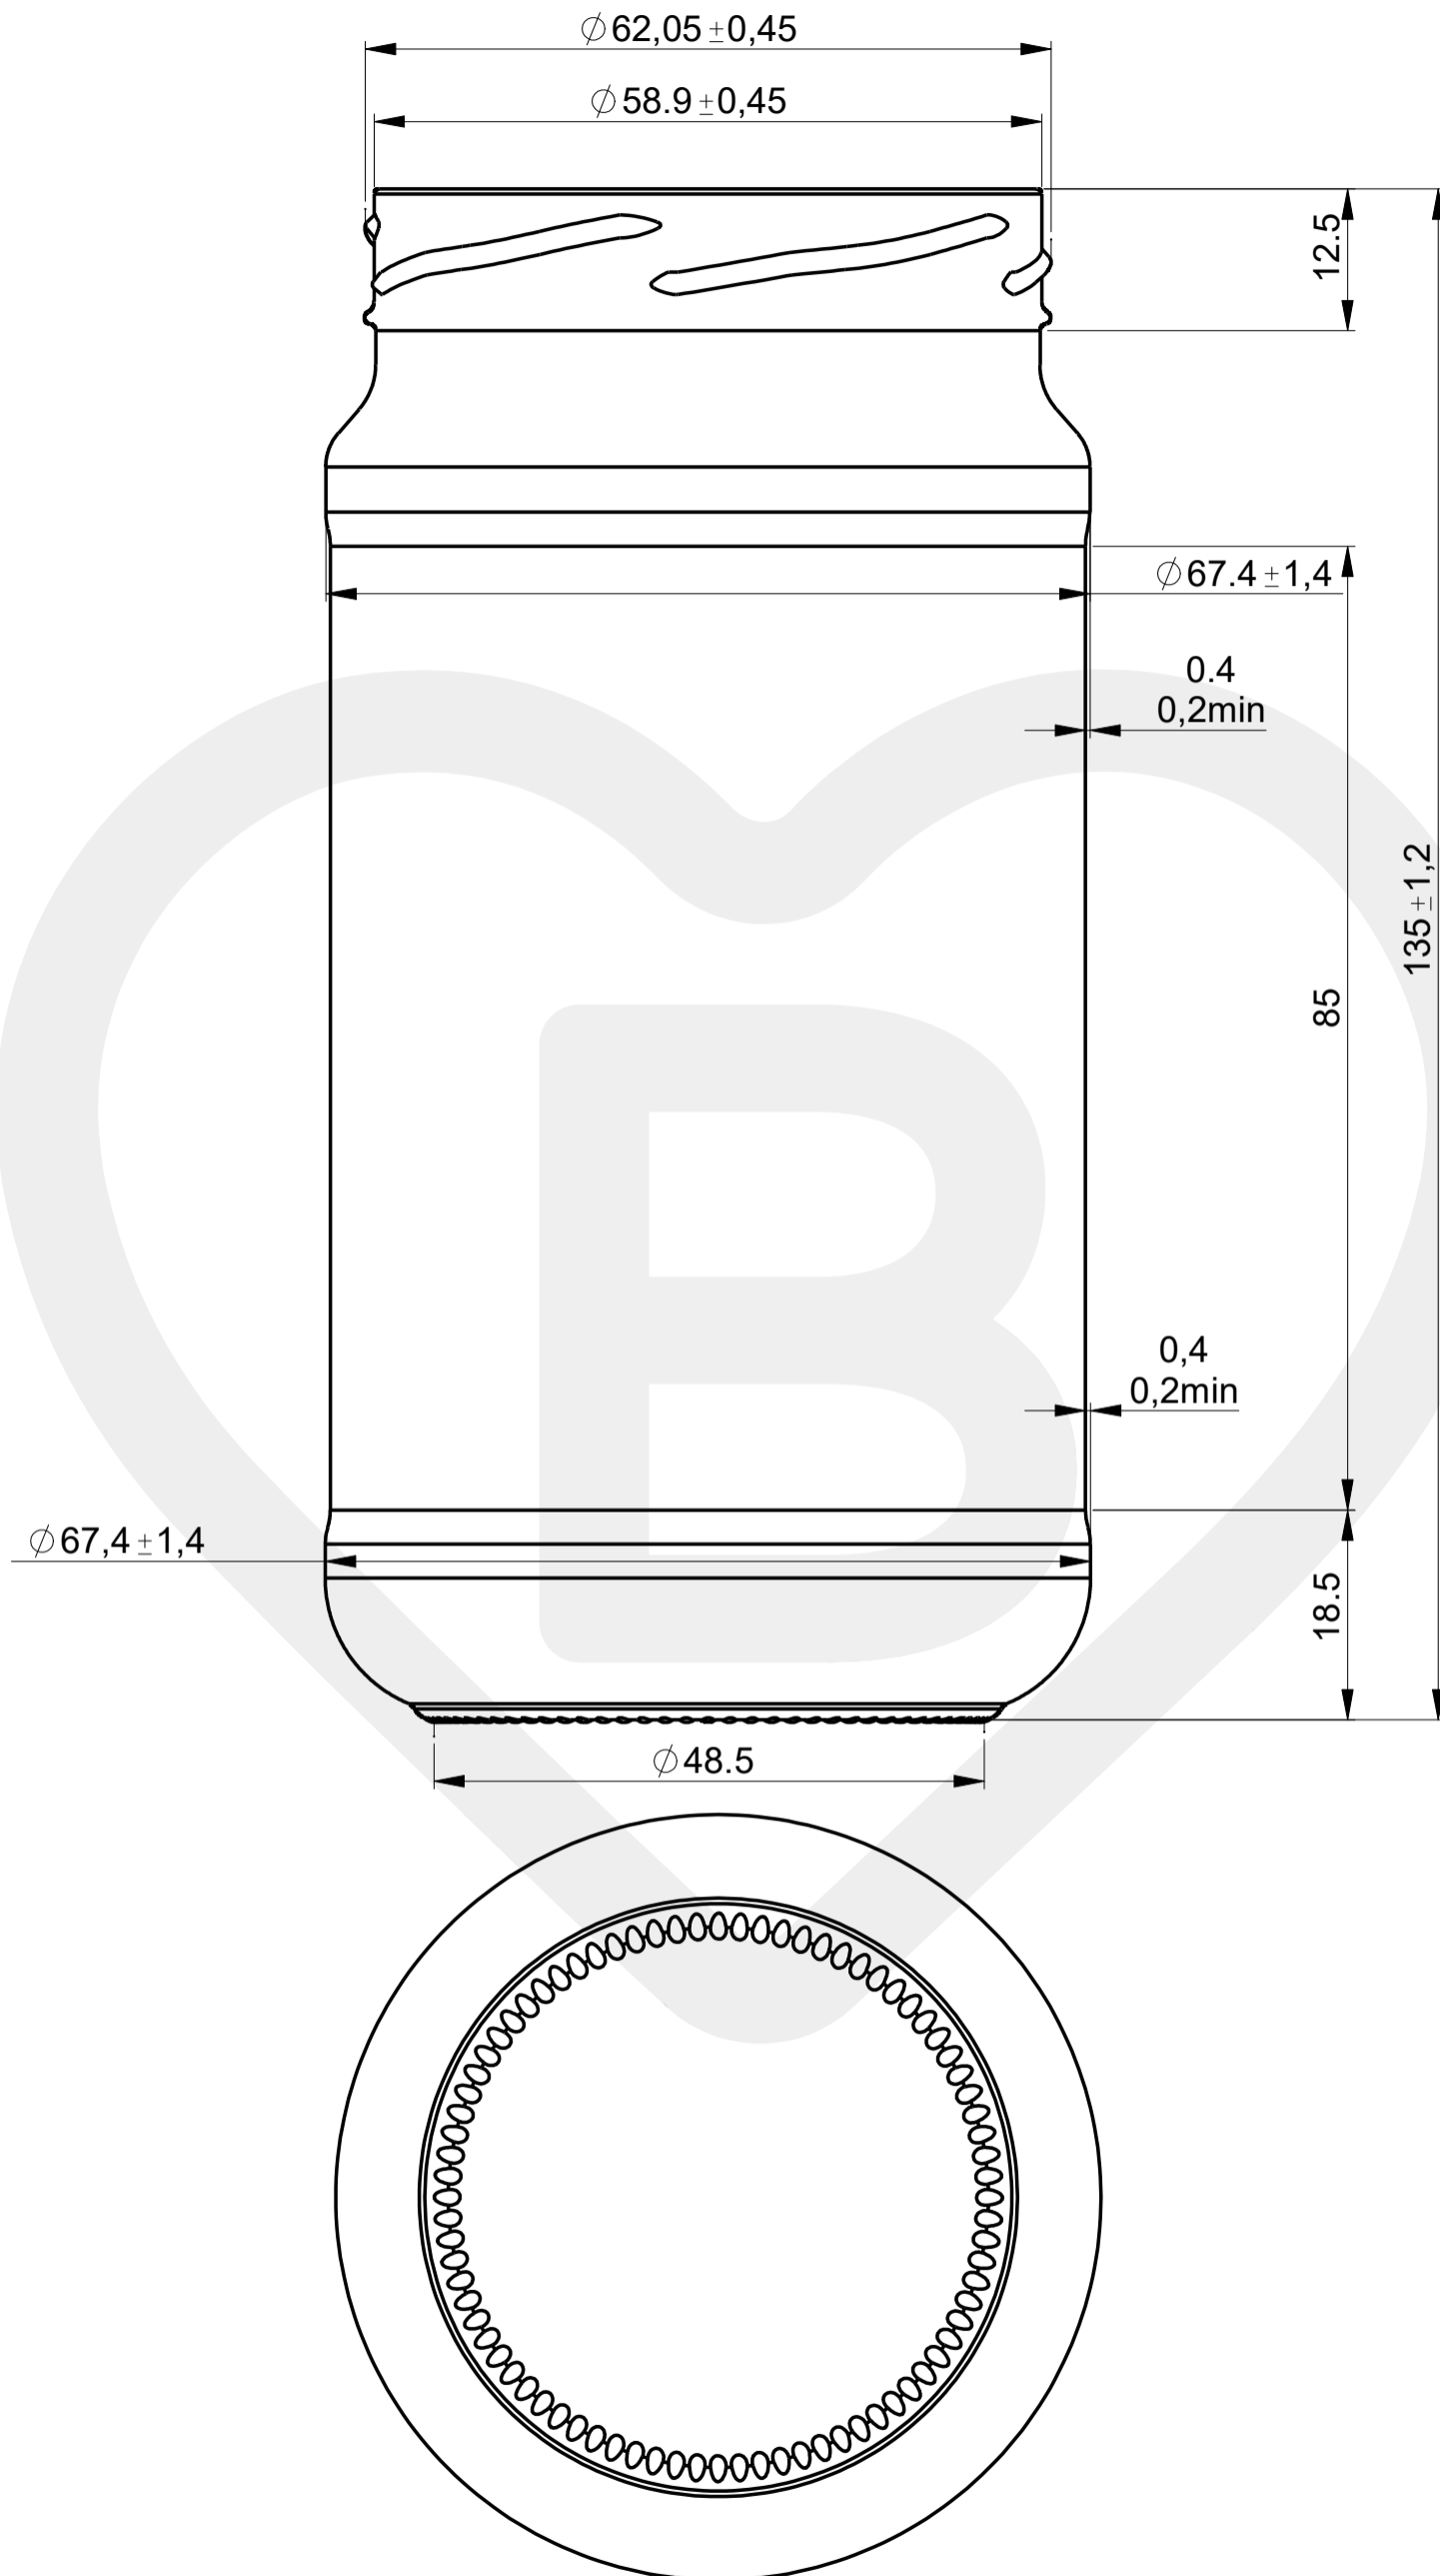

ITEM

AMERICANO 370

Color: FLINT

berlinpackaging.eu

This drawing is approximate and not binding - Berlin Packaging does not assume any guarantee or obligation for use of this drawing or for information contained therein

Brimful capacity (c.c.):	370	Weight (g):	185
Finish:	TO 63 BEAD	Fill Point:	-

For full technical details please contact sales representative

ITEM CODE: **10598**