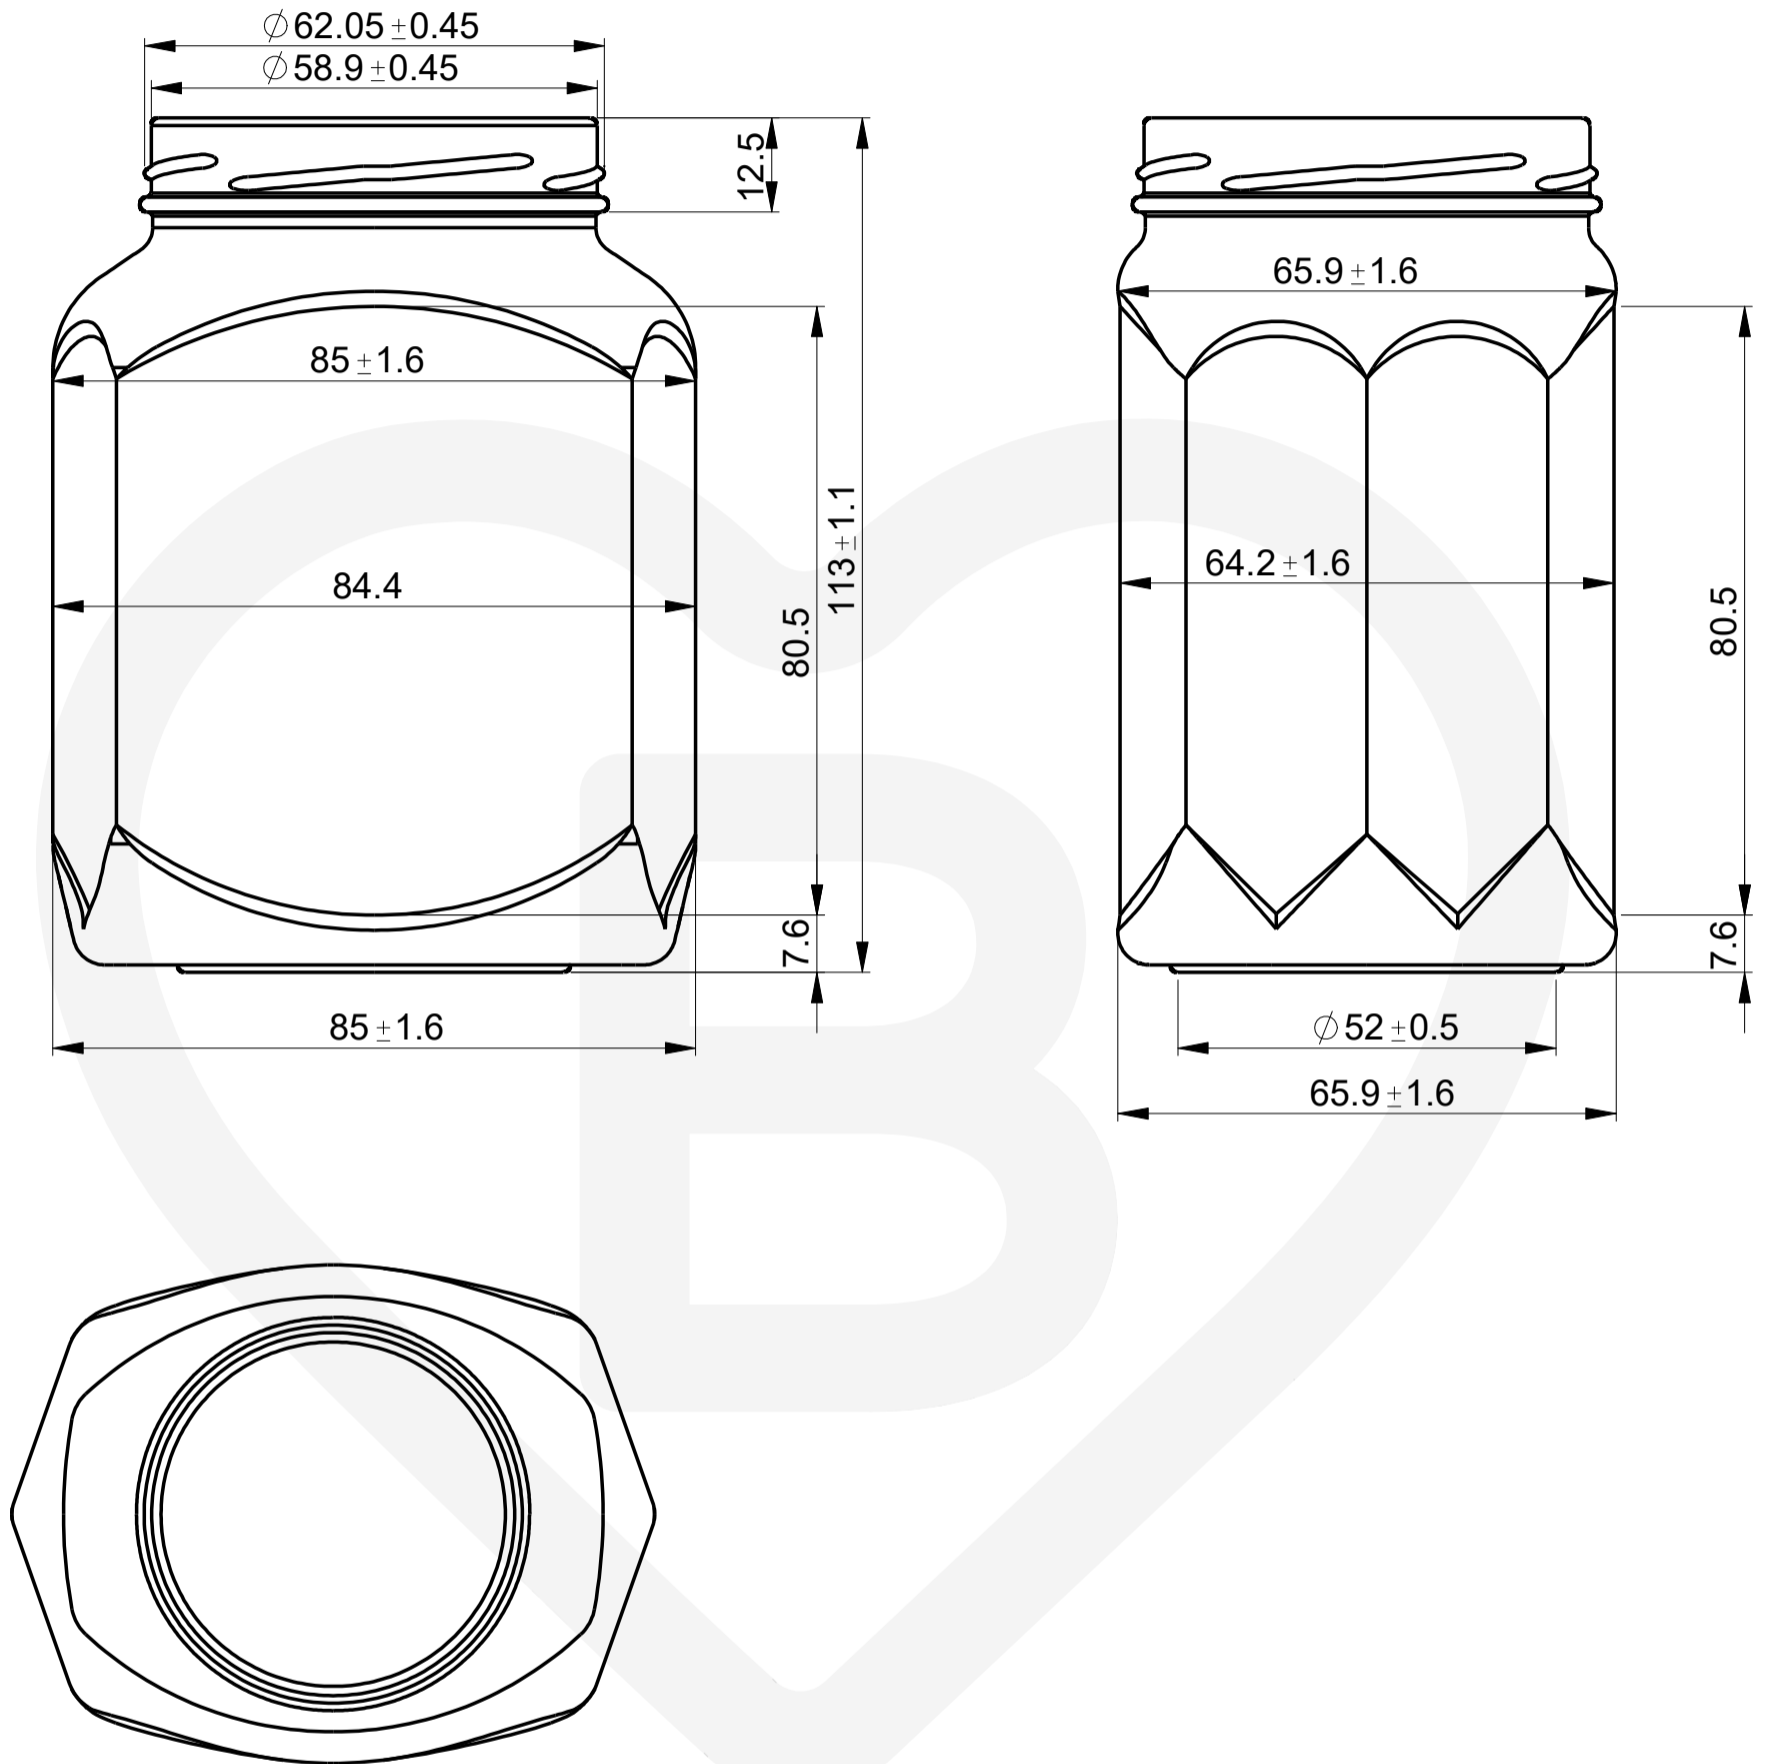

ITEM

FELICIA 370

Color: FLINT

berlinpackaging.eu

This drawing is approximate and not binding - Berlin Packaging does not assume any guarantee or obligation for use of this drawing or for information contained therein

Brimful capacity (c.c.):	370	Weight (g):	230
Finish:	TO 63	Fill Point:	

For full technical details please contact sales representative

ITEM CODE: **10269**