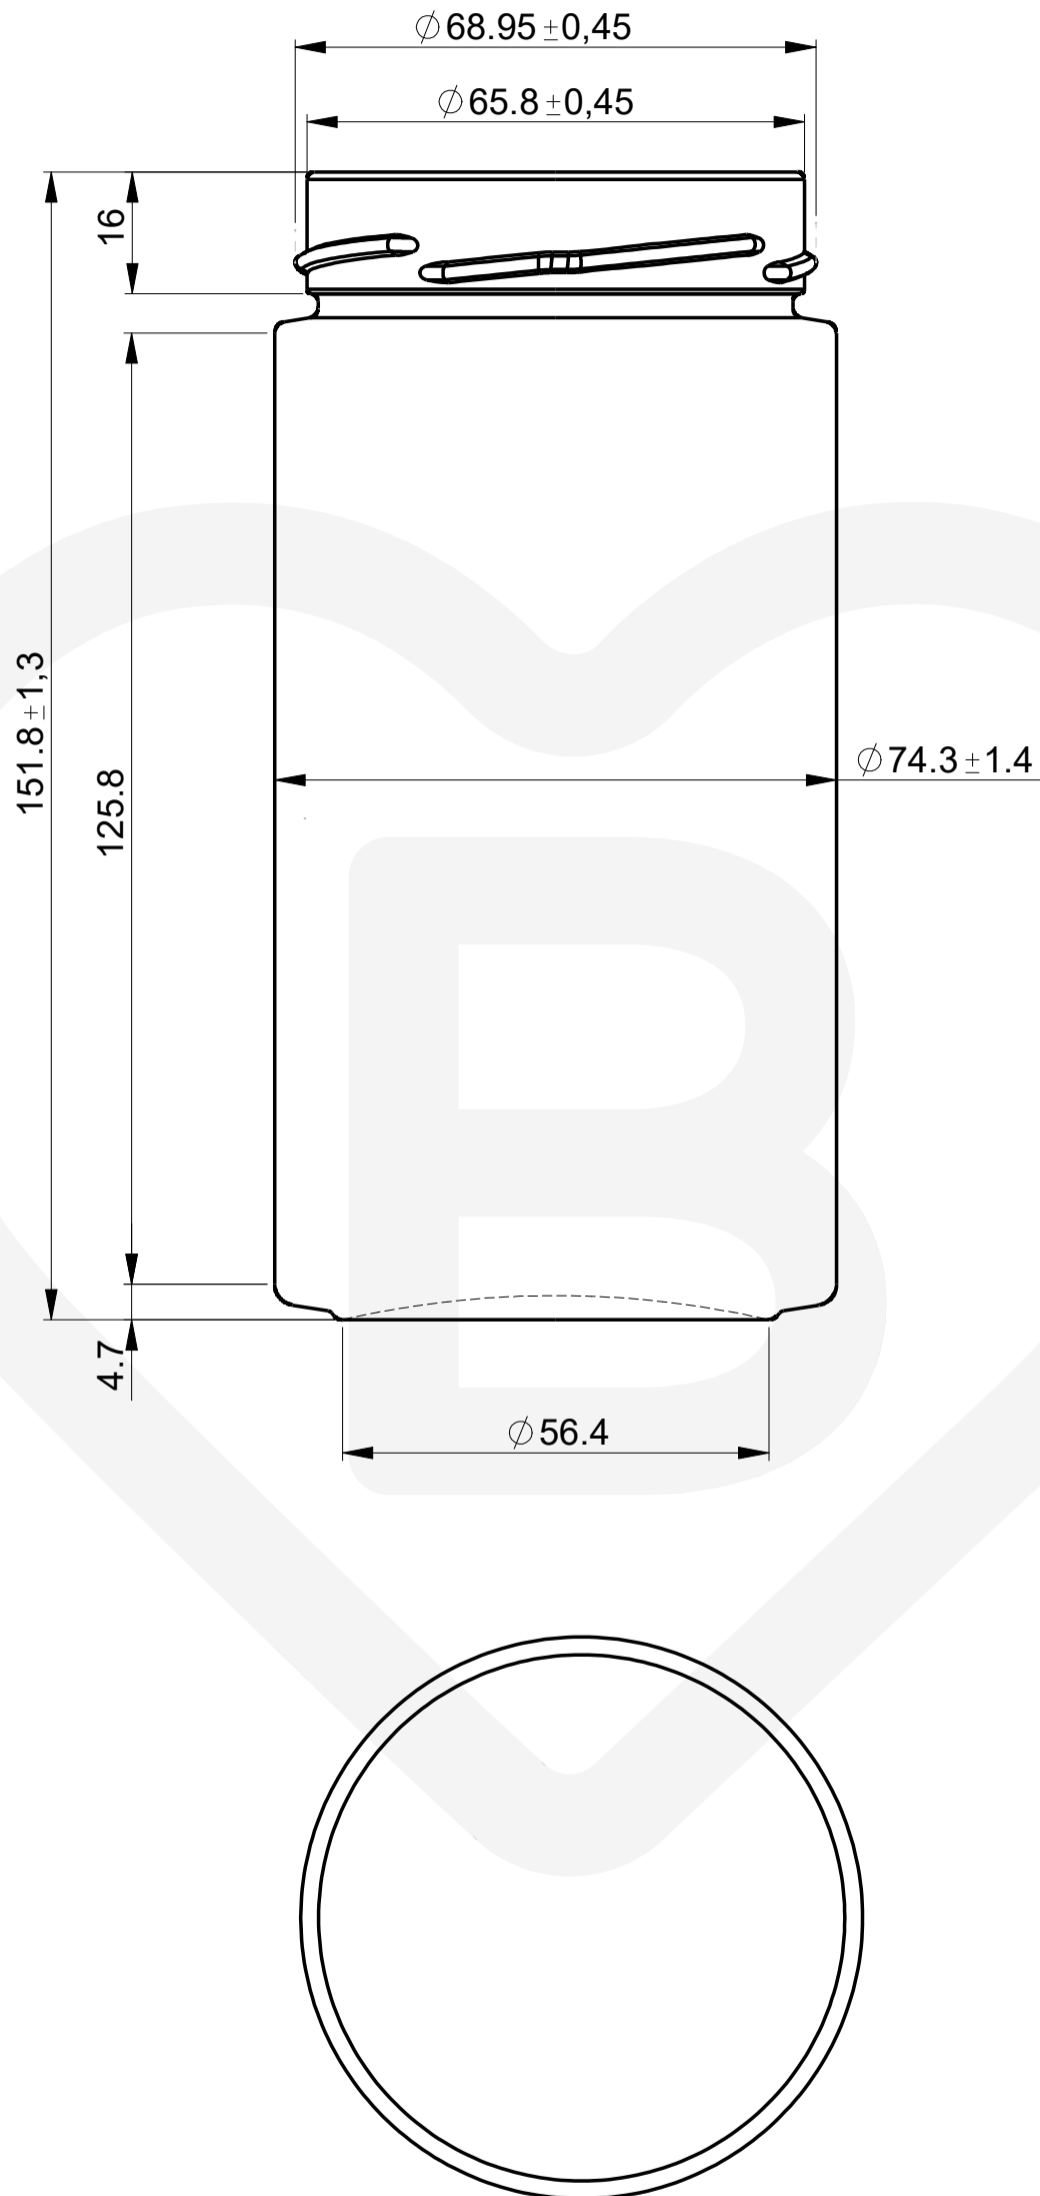

# ELENA 500 DTO 70

Color: FLINT

berlinpackaging.eu

This drawing is approximate and not binding - Berlin Packaging does not assume any guarantee or obligation for use of this drawing or for information contained therein

Brimful capacity (c.c.):	520	Weight (g):	260
Finish:	TO 70 DEEP	Fill Point:	—

For full technical details please contact sales representative

ITEM CODE: **10547**