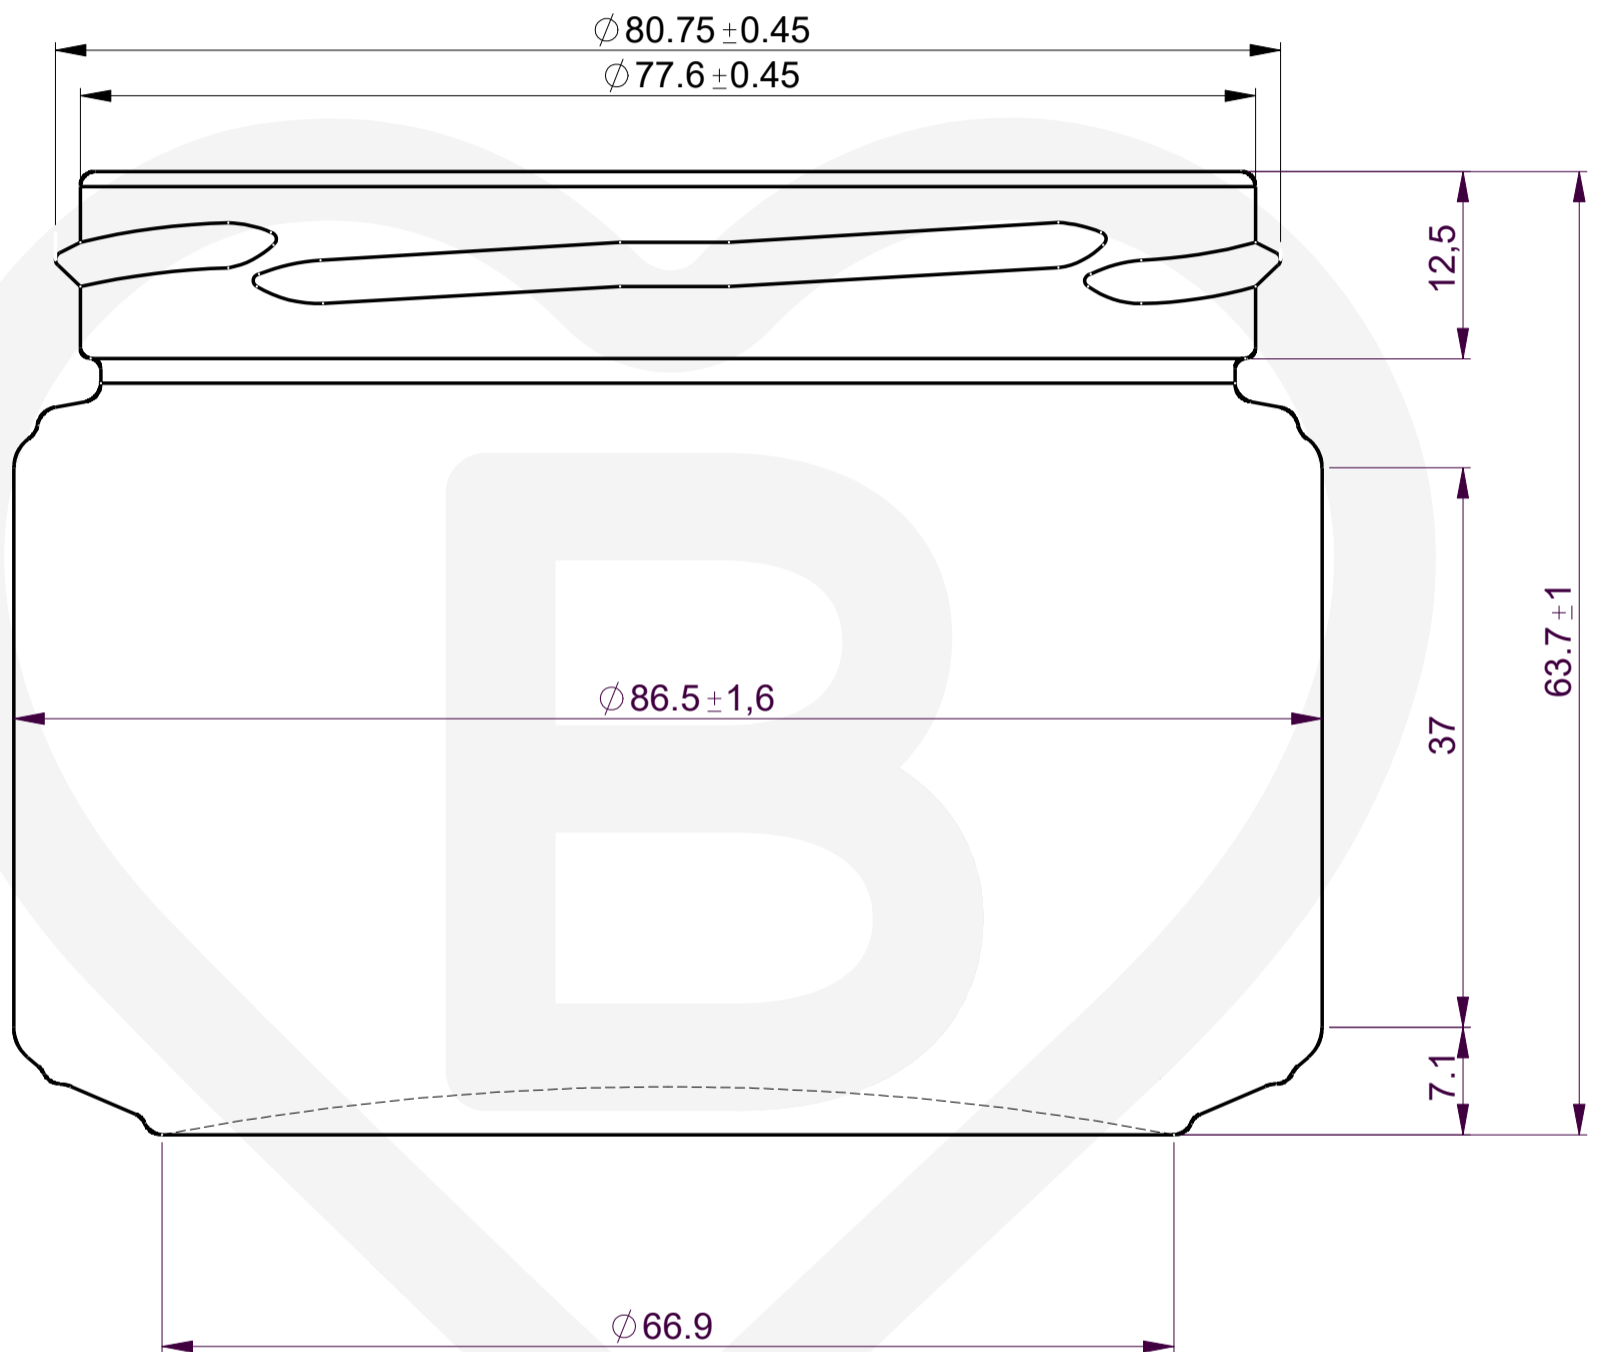

ITEM

JAR VG 280

Color: FLINT

berlinpackaging.eu

This drawing is approximate and not binding - Berlin Packaging does not assume any guarantee or obligation for use of this drawing or for information contained therein

Brimful capacity (c.c.):	282	Weight (g):	150
Finish:	TO 82	Fill Point:	—

For full technical details please contact sales representative

ITEM CODE: **10569**