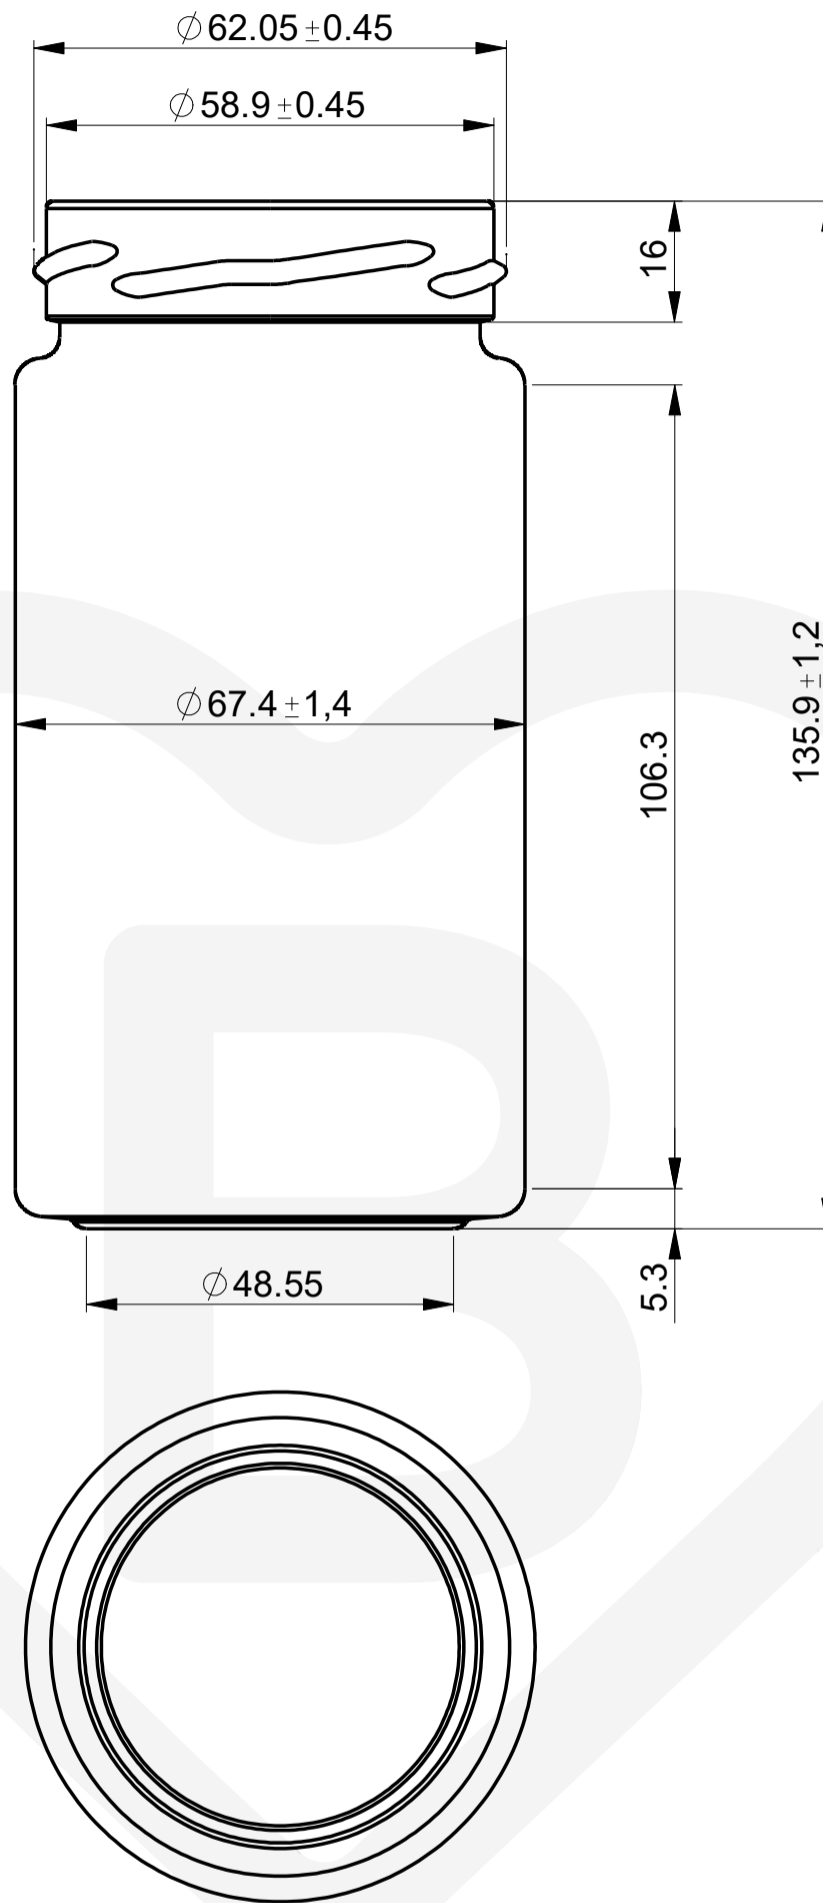

# NATURA 370 DTO 63

Color: FLINT

This drawing is approximate and not binding - Berlin Packaging does not assume any guarantee or obligation for use of this drawing or for information contained therein

Brimful capacity (c.c.):	370	Weight (g):	215
Finish:	TO 63 DEEP	Fill Point:	

For full technical details please contact sales representative

ITEM CODE: **30581**