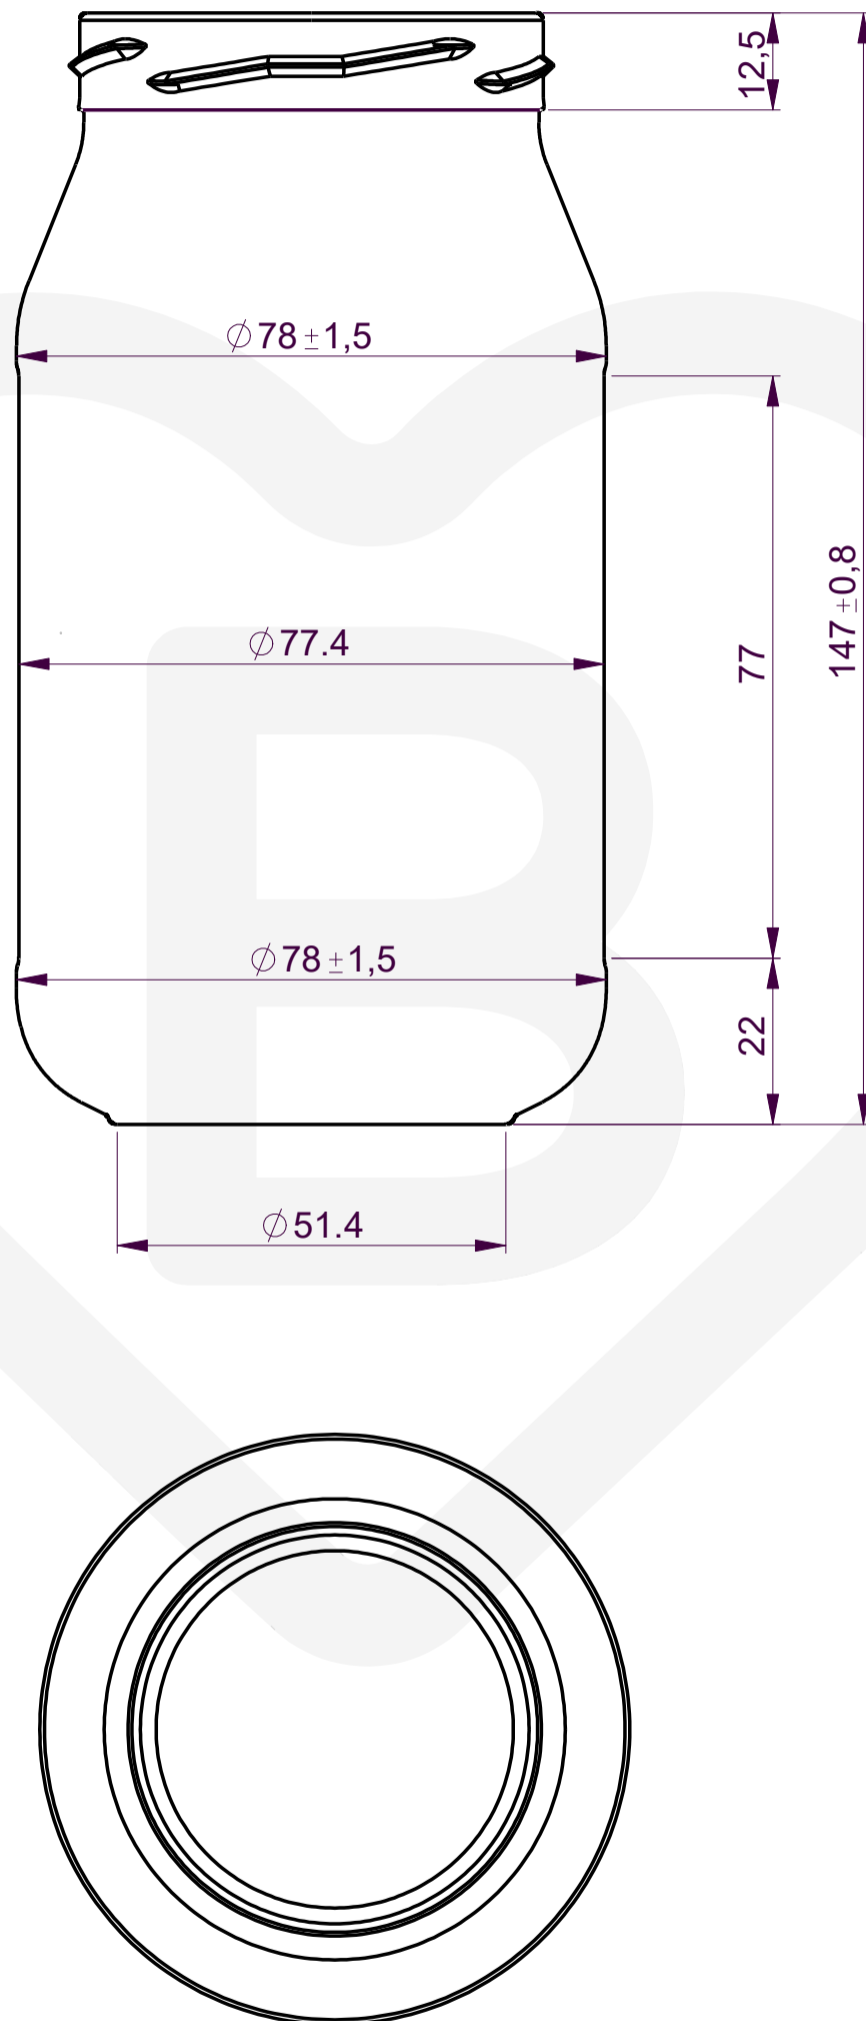

ITEM

MAYO 520 TO 66

Color: FLINT

berlinpackaging.eu

This drawing is approximate and not binding - Berlin Packaging does not assume any guarantee or obligation for use of this drawing or for information contained therein

| | | | |
|--------------------------|-------|-------------|-----|
| Brimful capacity (c.c.): | 520 | Weight (g): | 250 |
| Finish: | TO 66 | Fill Point: | |

For full technical details please contact sales representative

ITEM CODE: **10578**