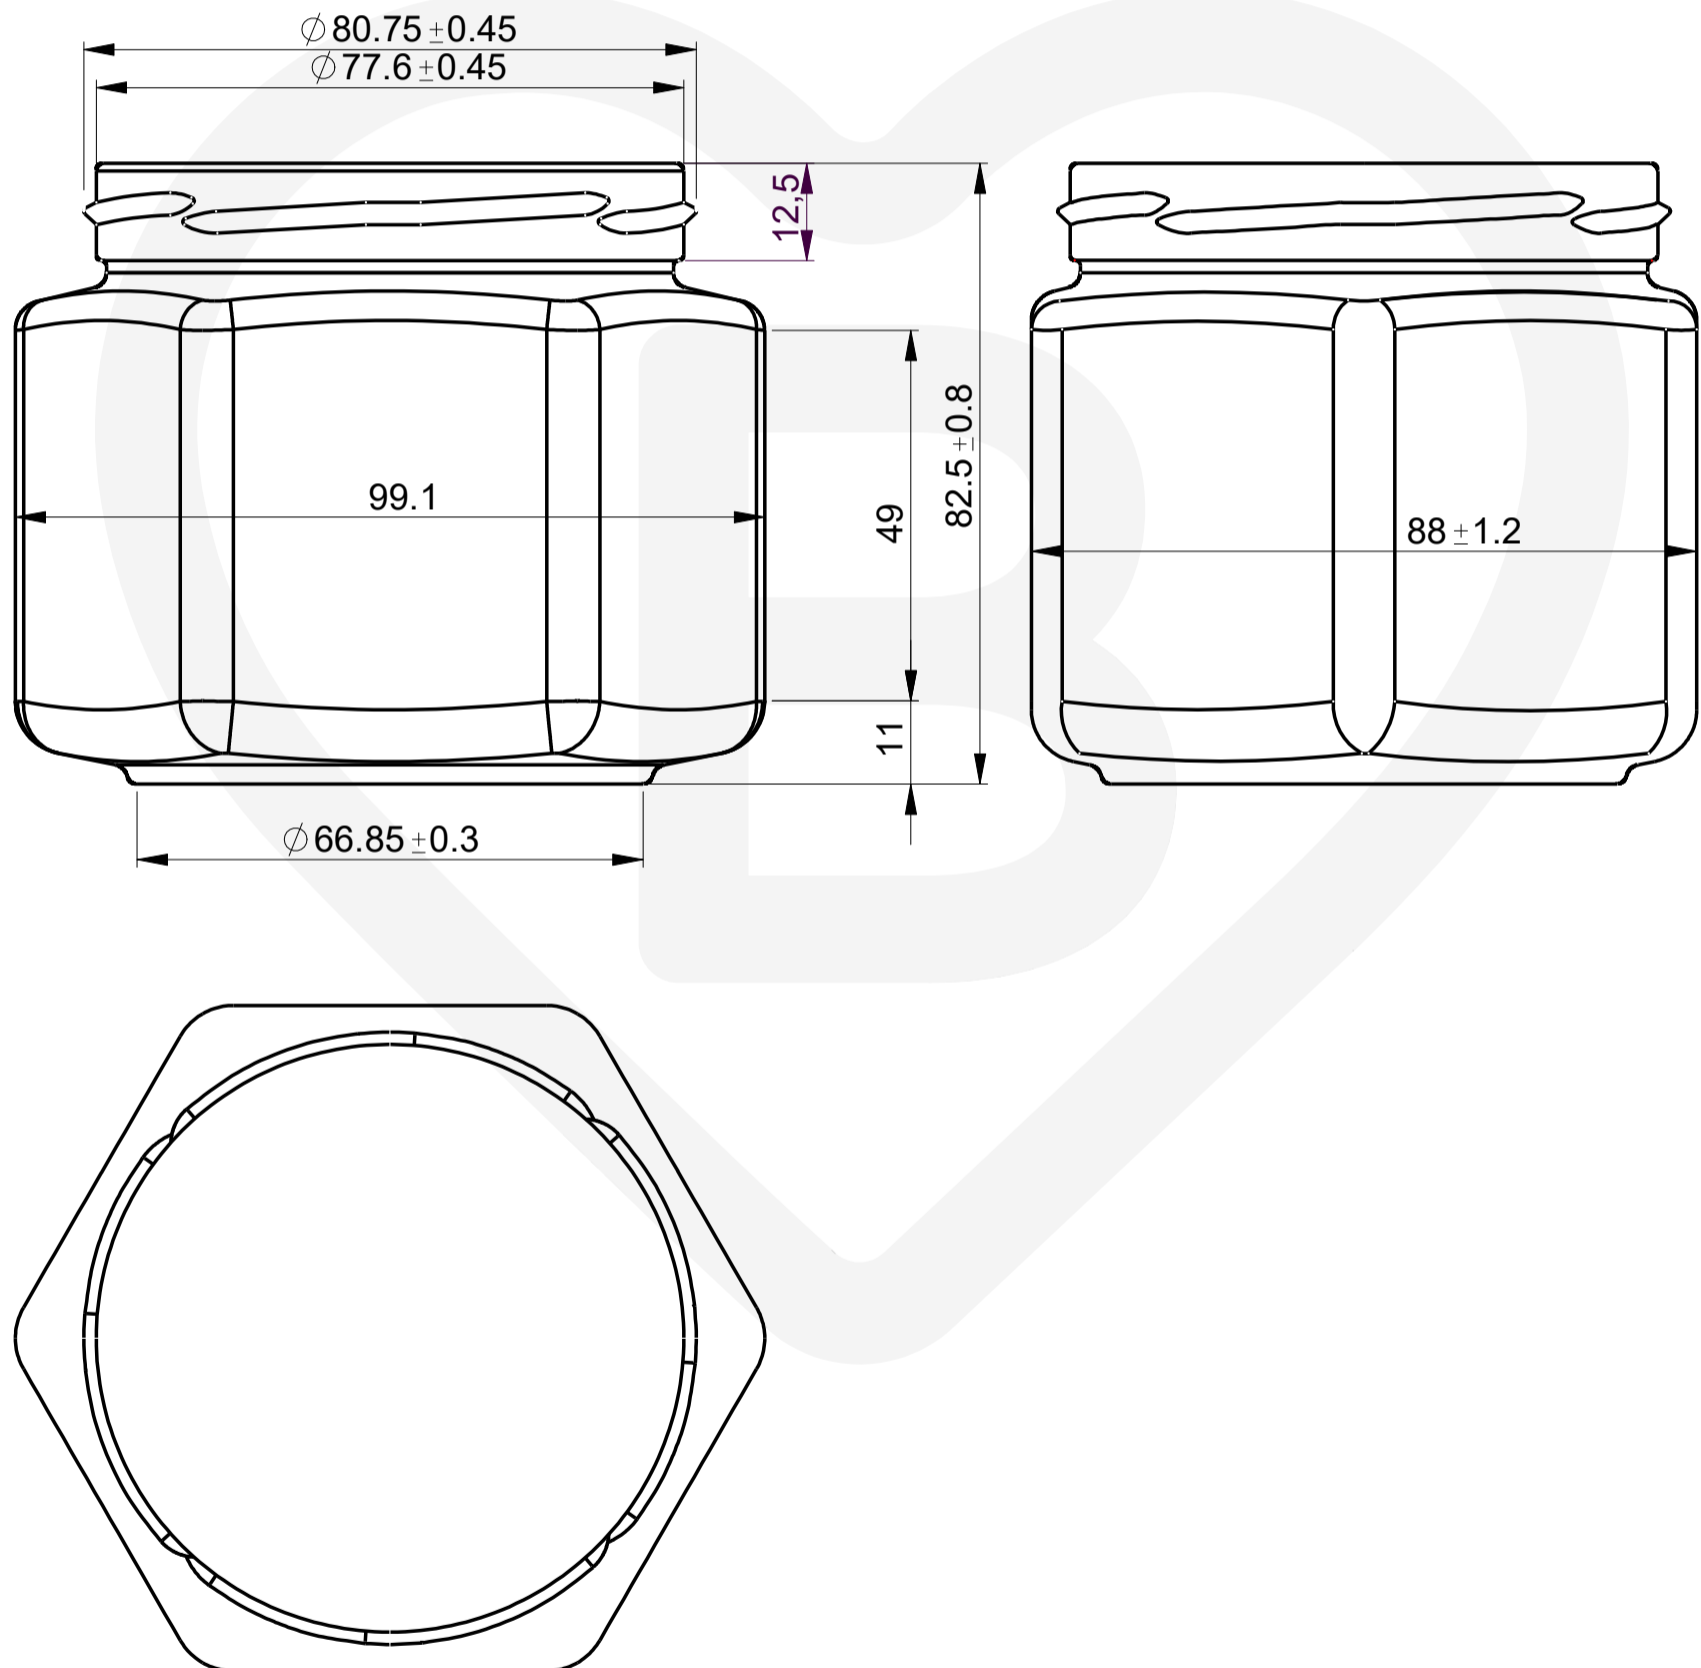

ITEM

HEXAGONAL380

Color: FLINT

berlinpackaging.eu

This drawing is approximate and not binding - Berlin Packaging does not assume any guarantee or obligation for use of this drawing or for information contained therein

Brimful capacity (c.c.):	380	Weight (g):	290
Finish:	TO 82	Fill Point:	—

For full technical details please contact sales representative

ITEM CODE: **10158**