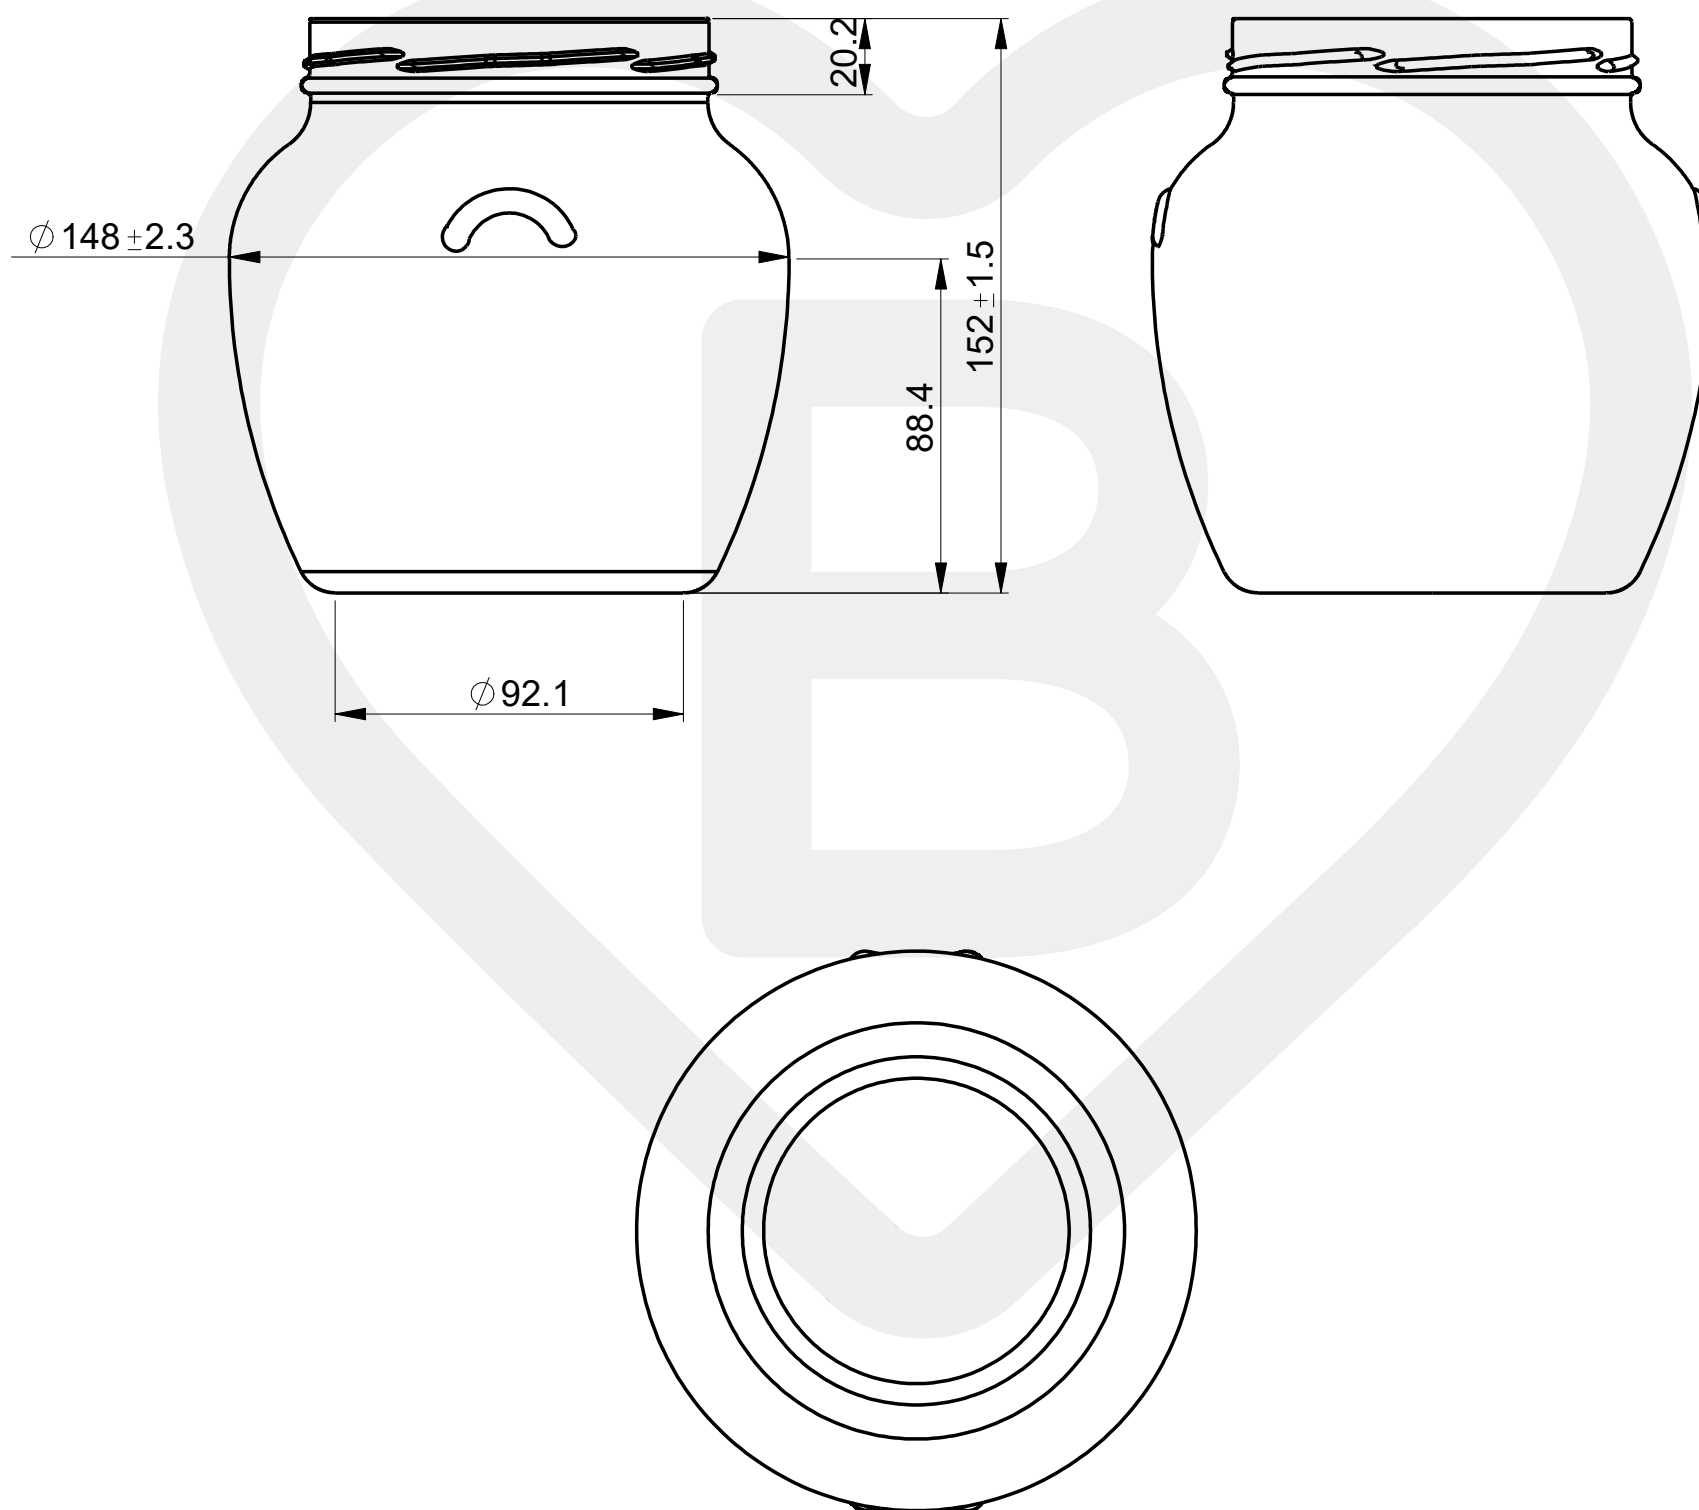

ITEM **JAR AMFORA VG 1700
TO 110**

Color: FLINT

berlinpackaging.eu

This drawing is approximate and not binding - Berlin Packaging does not assume any guarantee or obligation for use of this drawing or for information contained therein

Brimful capacity (c.c.):	1700	Weight (g):	600
Finish:	TO 110	Fill Point:	-

For full technical details please contact sales representative

ITEM CODE: **30763**