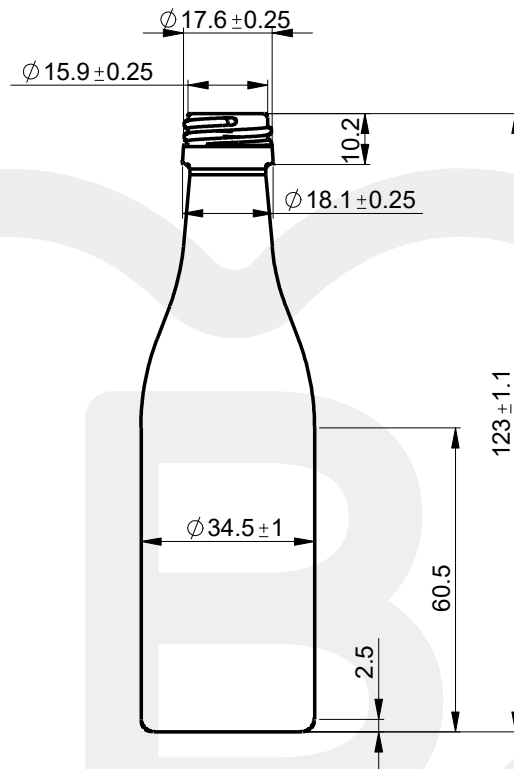

ITEM

MINIATURE 50

Color: FLINT

berlinpackaging.eu

This drawing is approximate and not binding - Berlin Packaging does not assume any guarantee or obligation for use of this drawing or for information contained therein

| | | | |
|--------------------------|-----------|-------------|----|
| Nominal capacity (c.c.): | 50 | Weight (g): | 70 |
| Finish: | PP 18 STD | Fill Point: | - |

For full technical details please contact sales representative