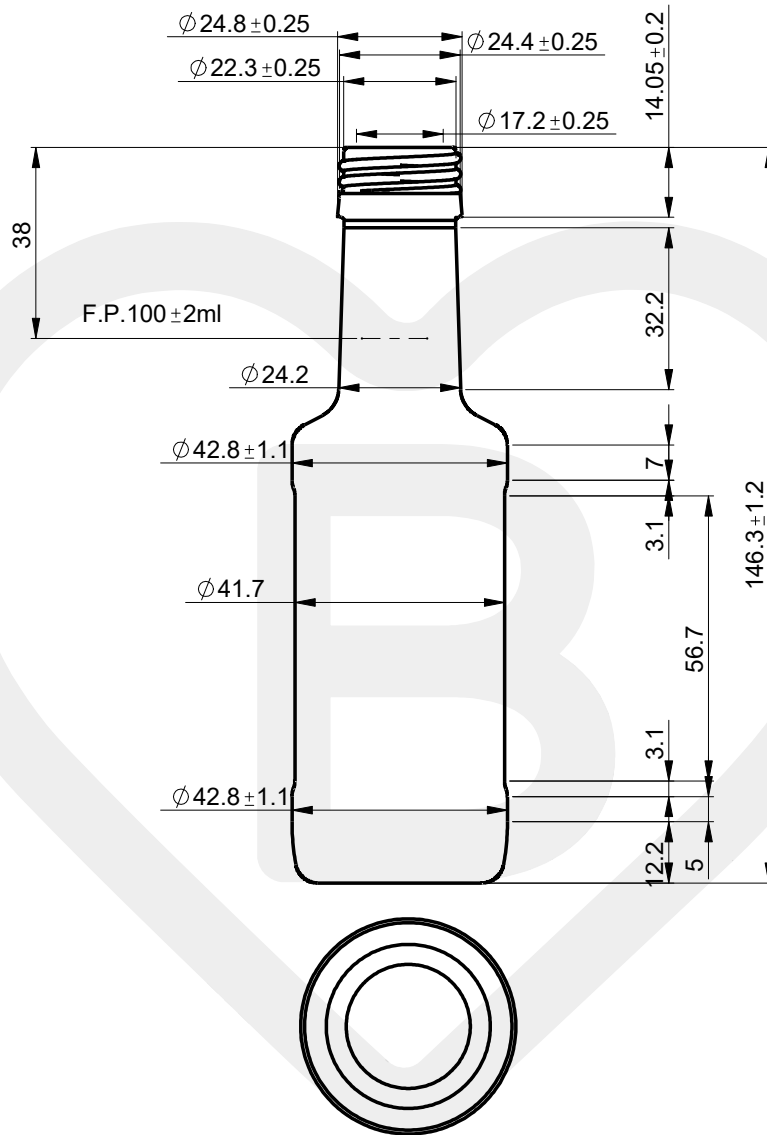

# GAMA 100

Color: FLINT

berlinpackaging.eu

This drawing is approximate and not binding - Berlin Packaging does not assume any guarantee or obligation for use of this drawing or for information contained therein

Nominal capacity (c.c.):	100	Weight (g):	100
Finish:	PP 25 STD	Fill Point:	38

For full technical details please contact sales representative

ITEM CODE: **10418**