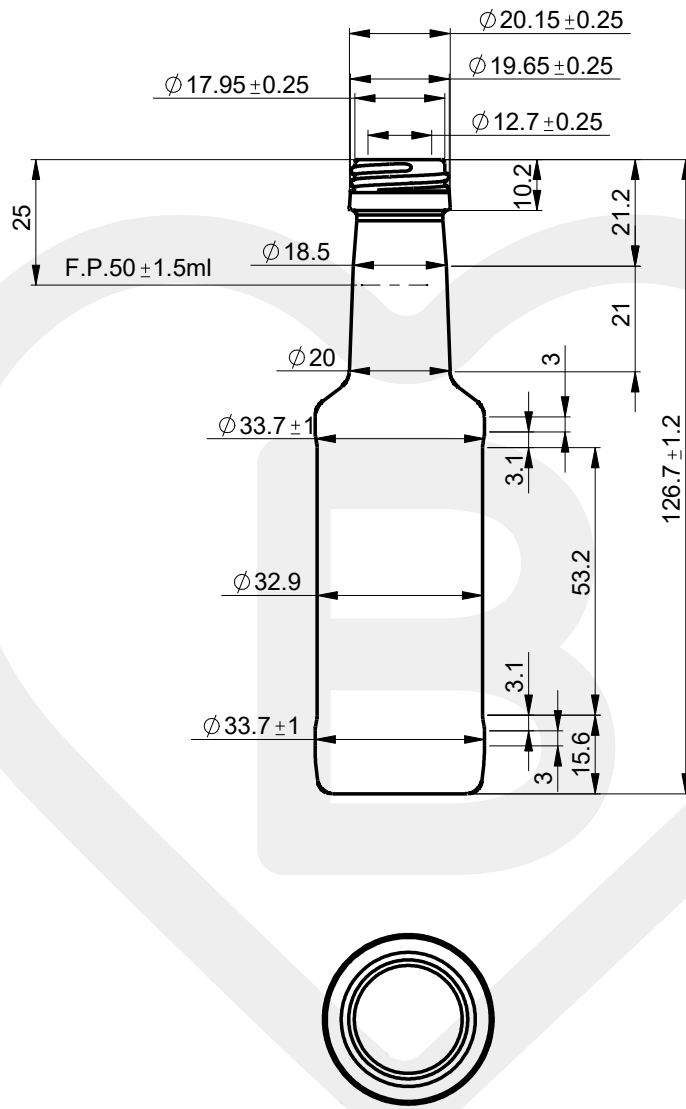

# GAMA 50

Color: FLINT

berlinpackaging.eu

This drawing is approximate and not binding - Berlin Packaging does not assume any guarantee or obligation for use of this drawing or for information contained therein

Nominal capacity (c.c.):	50	Weight (g):	70
Finish:	PP 20 STD	Fill Point:	25

For full technical details please contact sales representative

ITEM CODE: **10341**