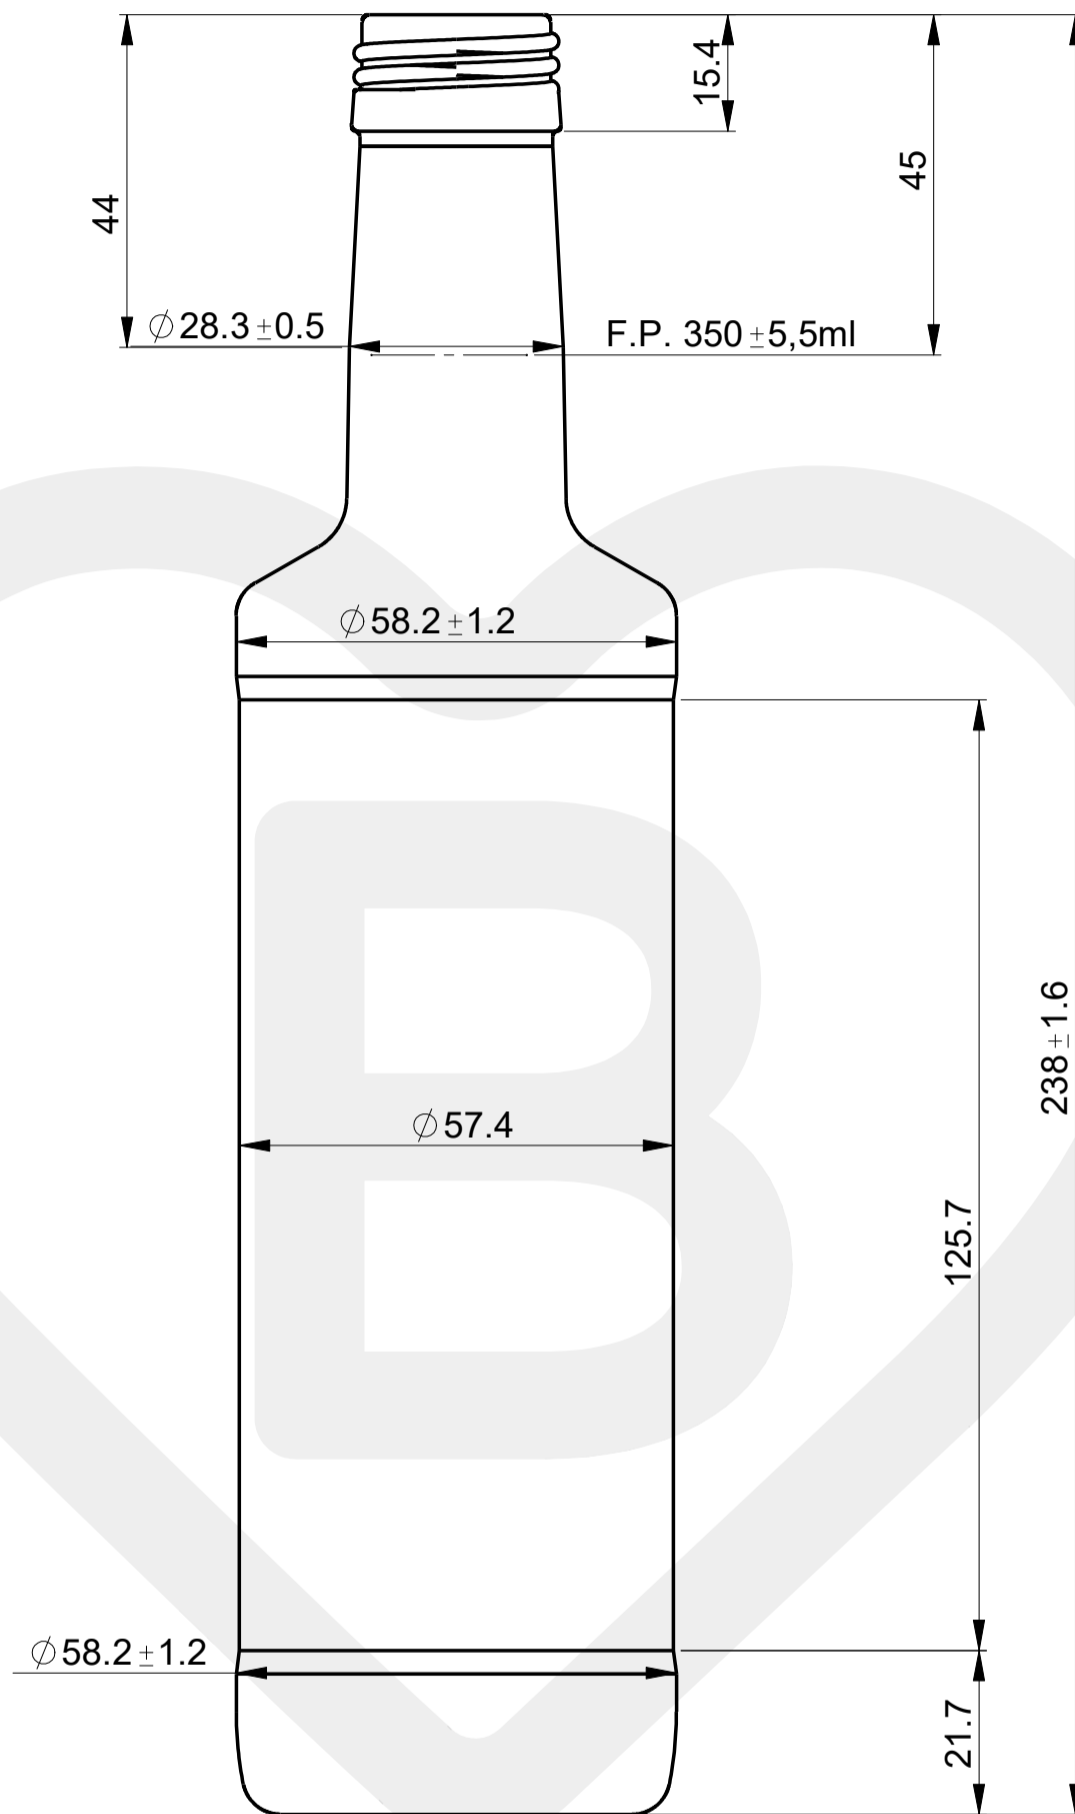

ITEM

GAMA 350

Color: FLINT

berlinpackaging.eu

This drawing is approximate and not binding - Berlin Packaging does not assume any guarantee or obligation for use of this drawing or for information contained therein

Nominal capacity (c.c.):	350	Weight (g):	260
Finish:	PP 28H 44 STD	Fill Point:	45

For full technical details please contact sales representative

ITEM CODE: **10392**