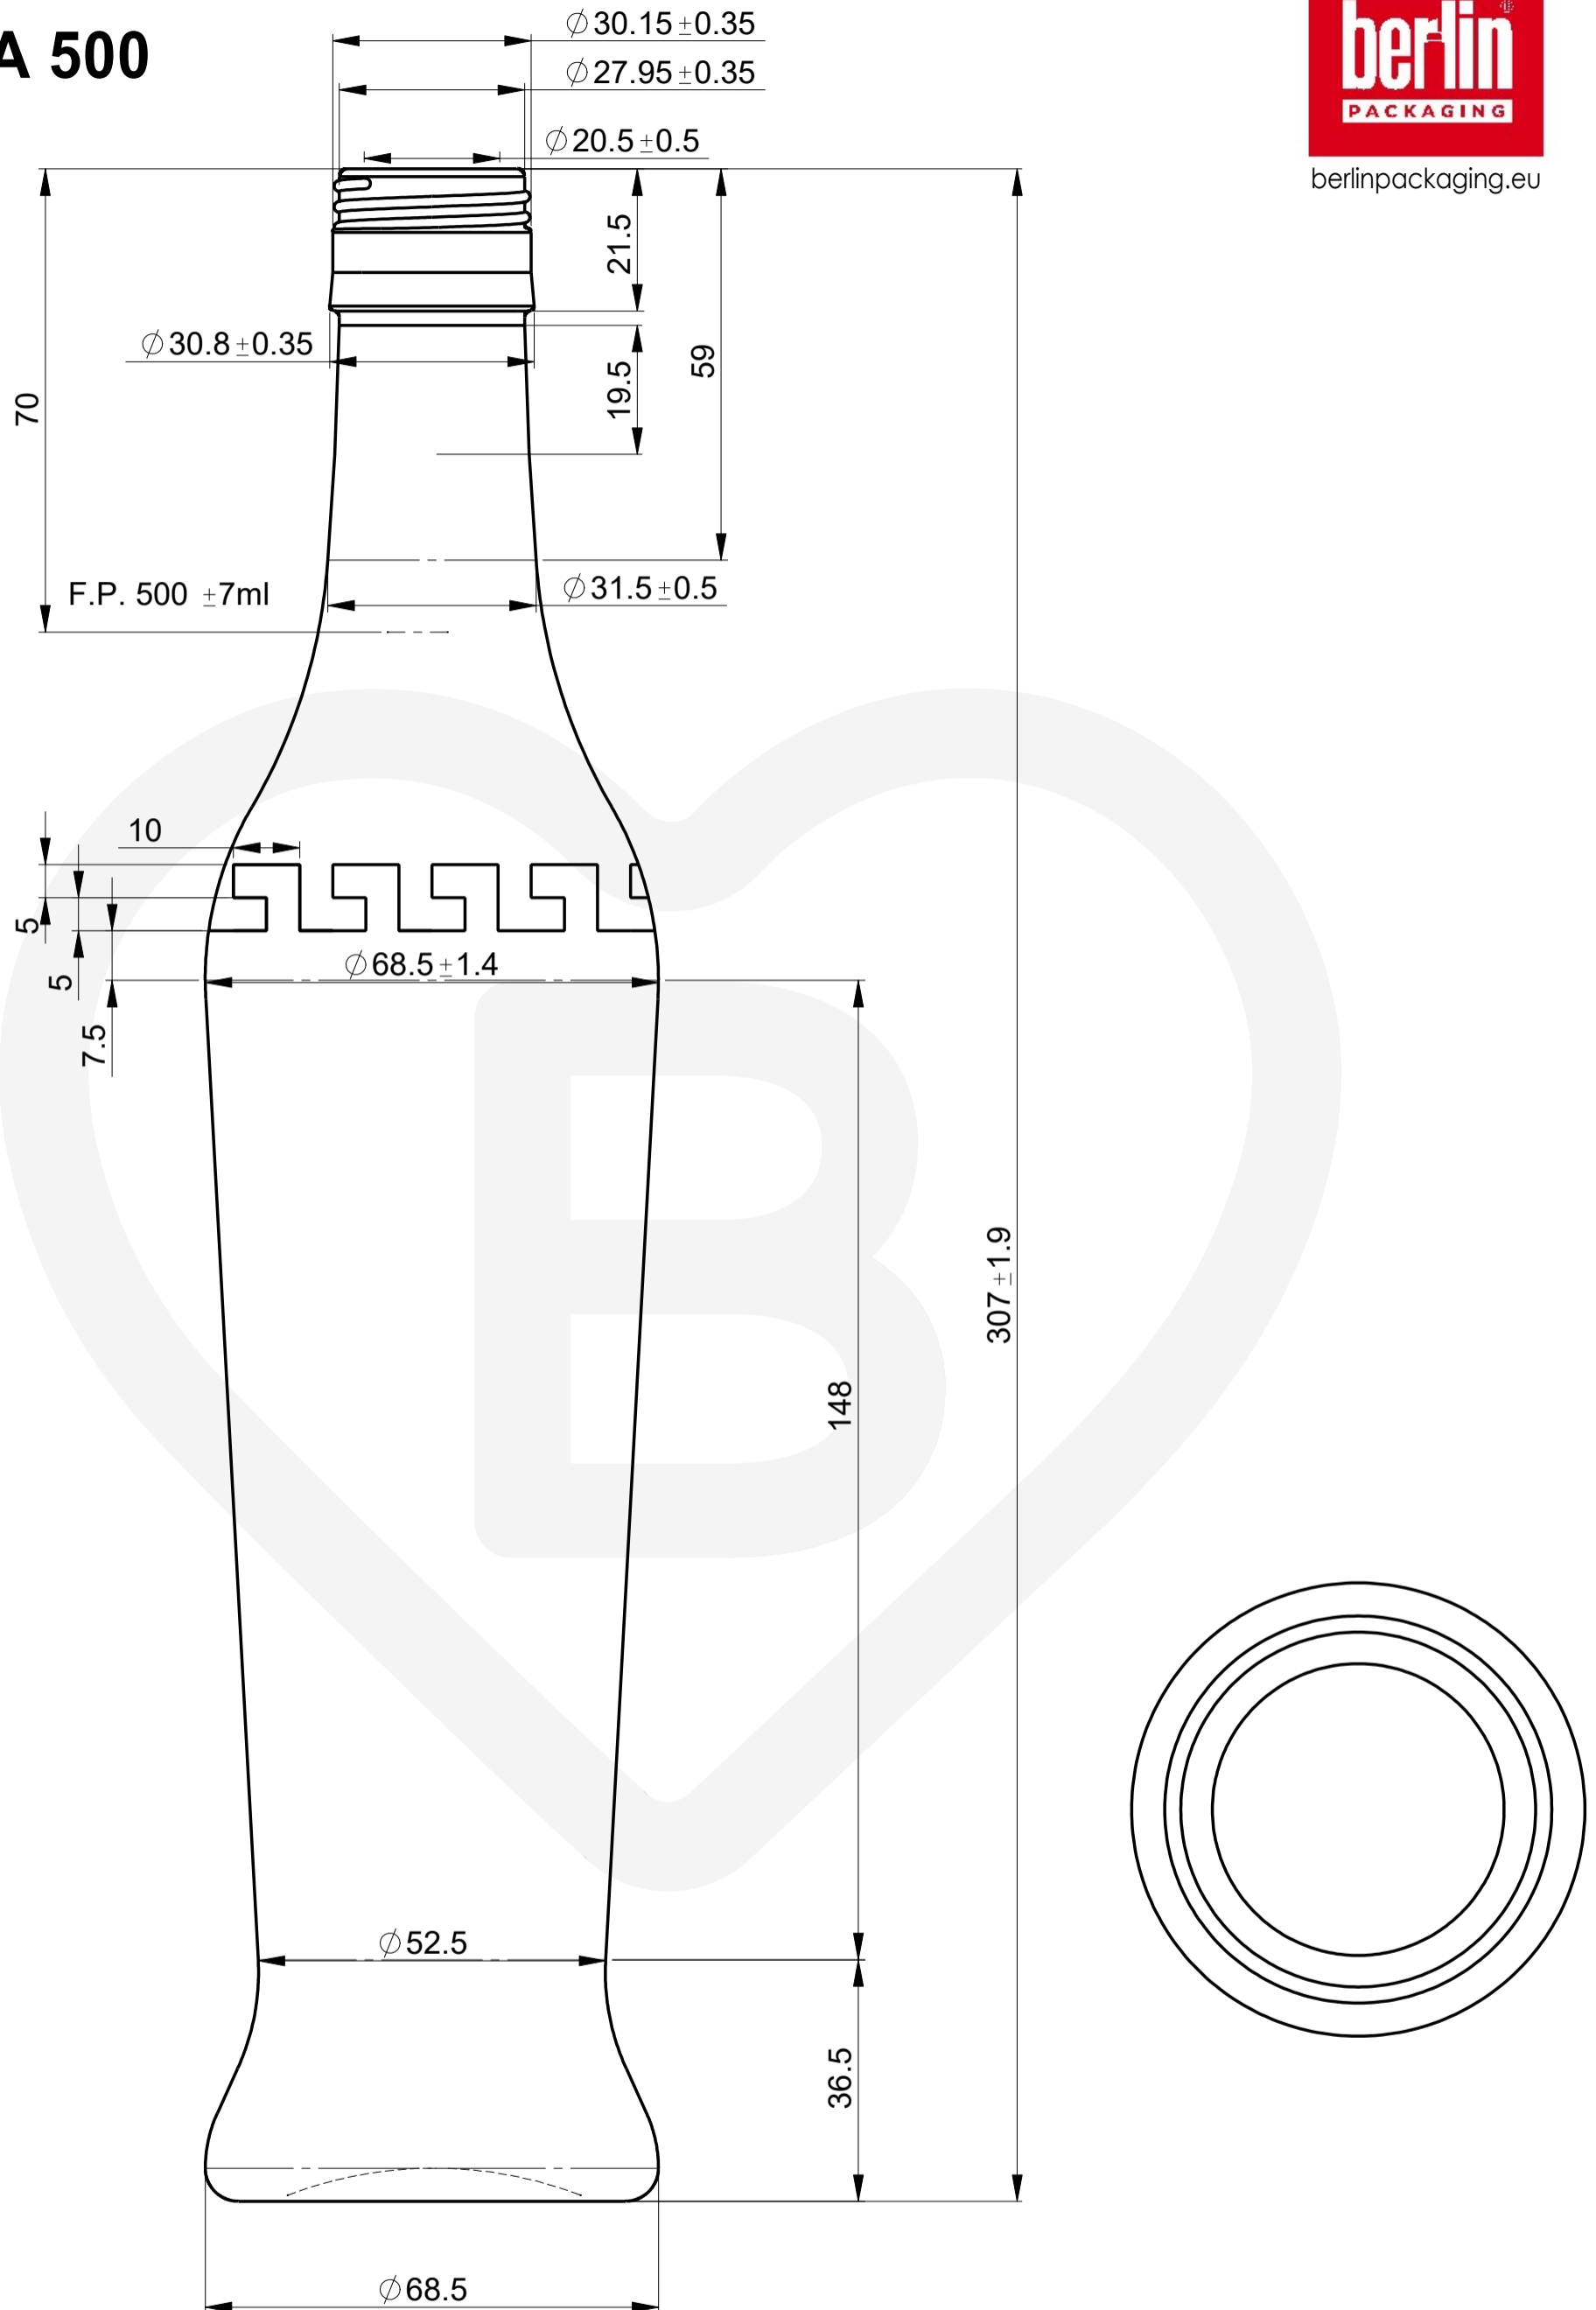

# IZABELA 500

Color: FLINT

berlinpackaging.eu

This drawing is approximate and not binding - Berlin Packaging does not assume any guarantee or obligation for use of this drawing or for information contained therein

Nominal capacity (c.c.):	500	Weight (g):	440
Finish:	PP31.5 H	Fill Point:	70

ITEM CODE: **10032**

For full technical details please contact sales representative