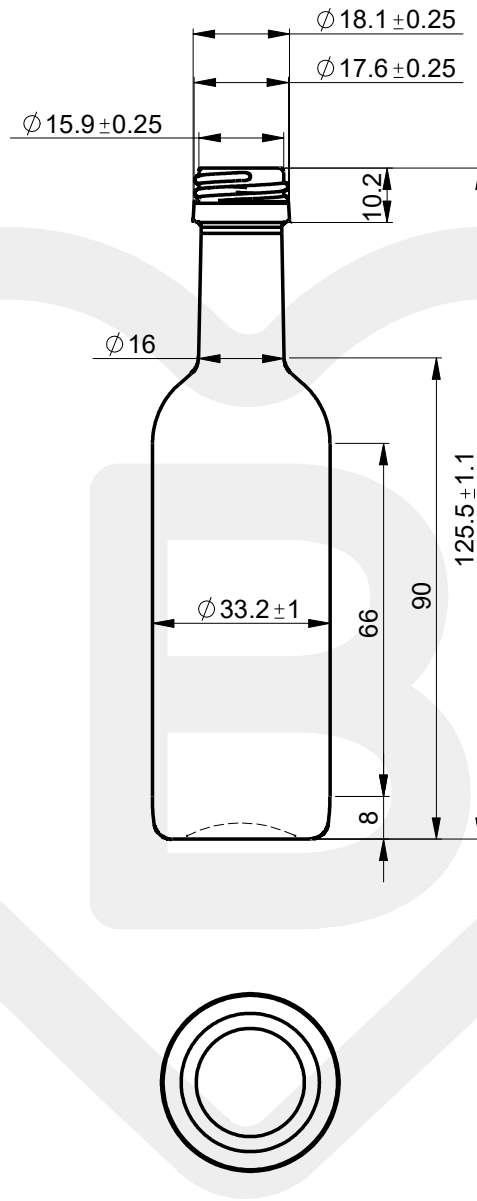

ITEM
SORTILEGE 50

Color: FLINT

berlinpackaging.eu

This drawing is approximate and not binding - Berlin Packaging does not assume any guarantee or obligation for use of this drawing or for information contained therein

Nominal capacity (c.c.):	50	Weight (g):	70
Finish:	PP 18 STD	Fill Point:	-

For full technical details please contact sales representative

ITEM CODE: **10190**