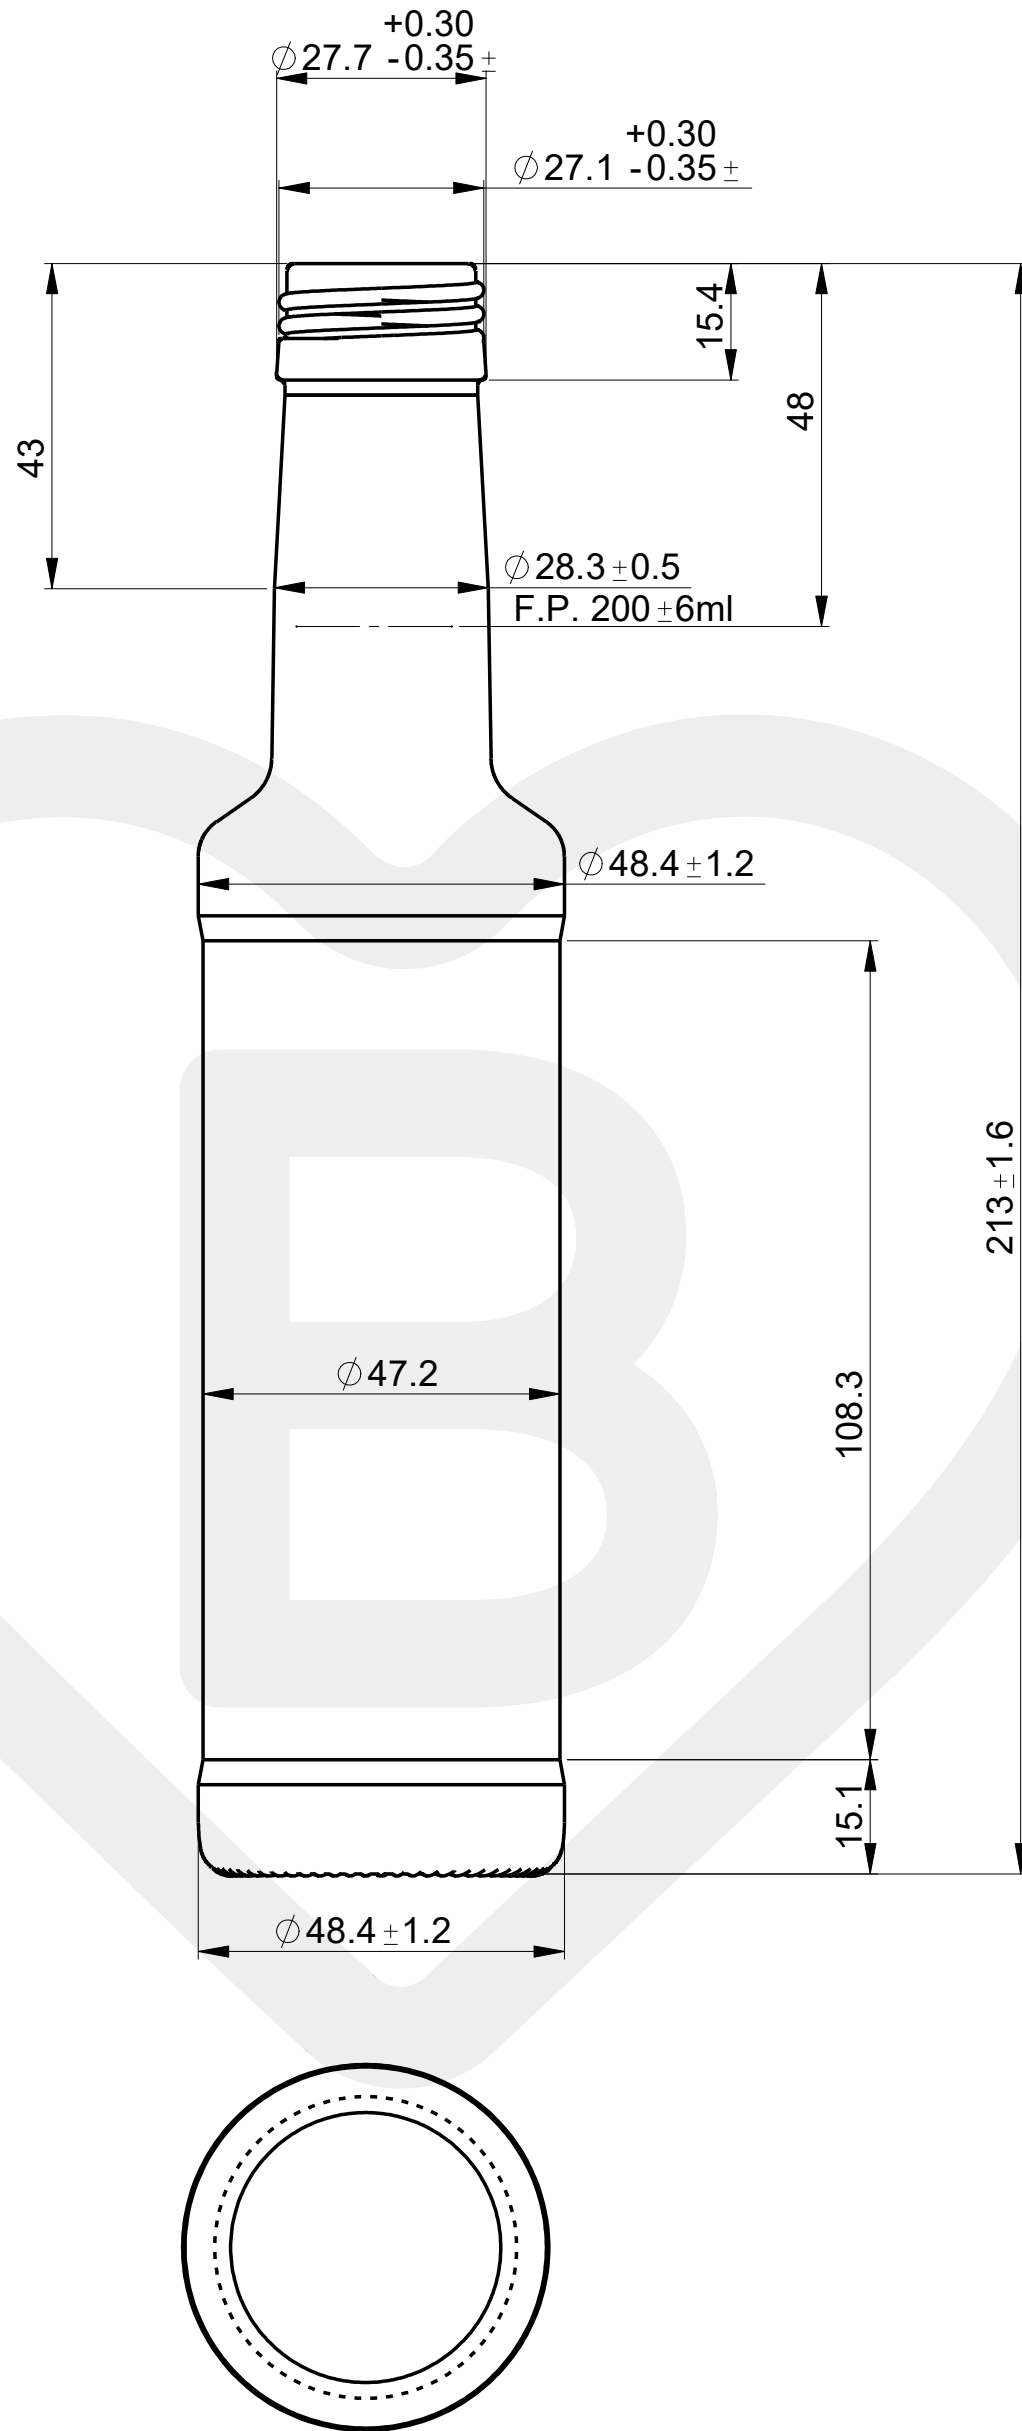

ITEM

GAMA NEW 200

Color: FLINT

berlinpackaging.eu

This drawing is approximate and not binding - Berlin Packaging does not assume any guarantee or obligation for use of this drawing or for information contained therein

Nominal capacity (c.c.):	200	Weight (g):	180
Finish:	PP 28H 44 STD	Fill Point:	48

For full technical details please contact sales representative

ITEM CODE: **10602**