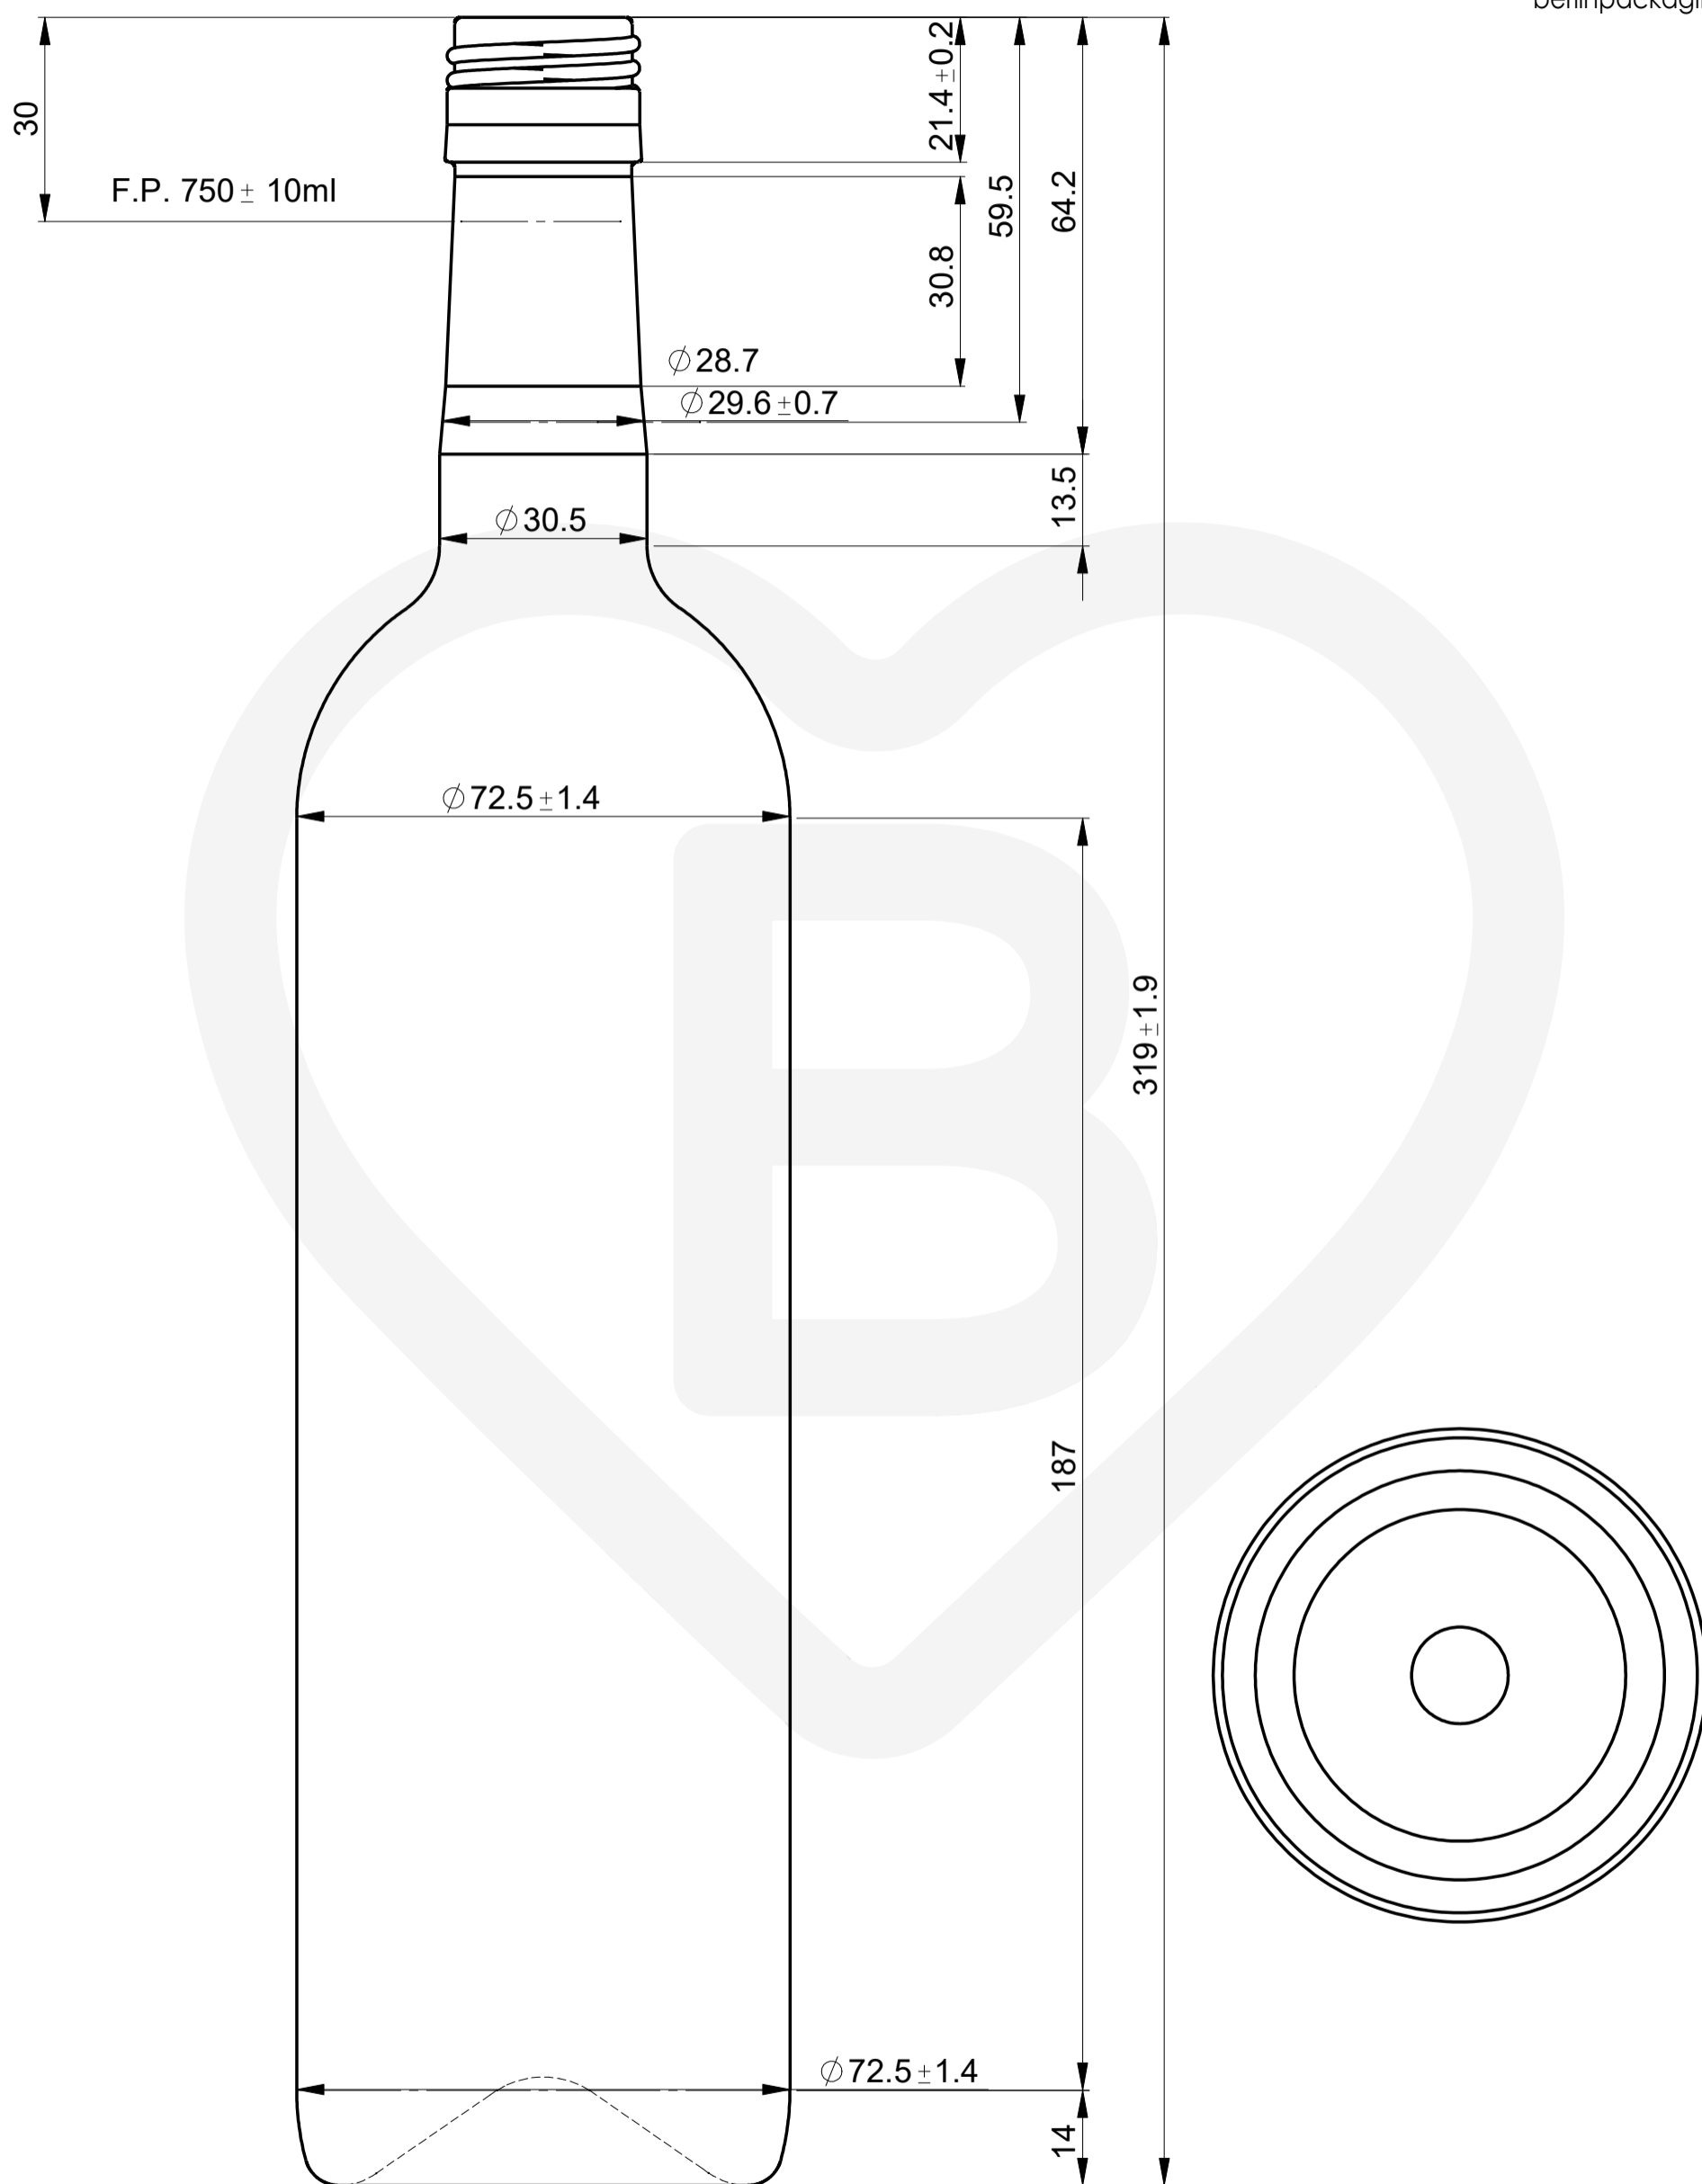

ITEM **BORDEAUX CASTLE BVS
750**

Color: DARK GREEN

berlinpackaging.eu

This drawing is approximate and not binding - Berlin Packaging does not assume any guarantee or obligation for use of this drawing or for information contained therein

Nominal capacity (c.c.):	750	Weight (g):	500
Finish:	BVS 30 H	Fill Point:	30

ITEM CODE: **10531**

For full technical details please contact sales representative