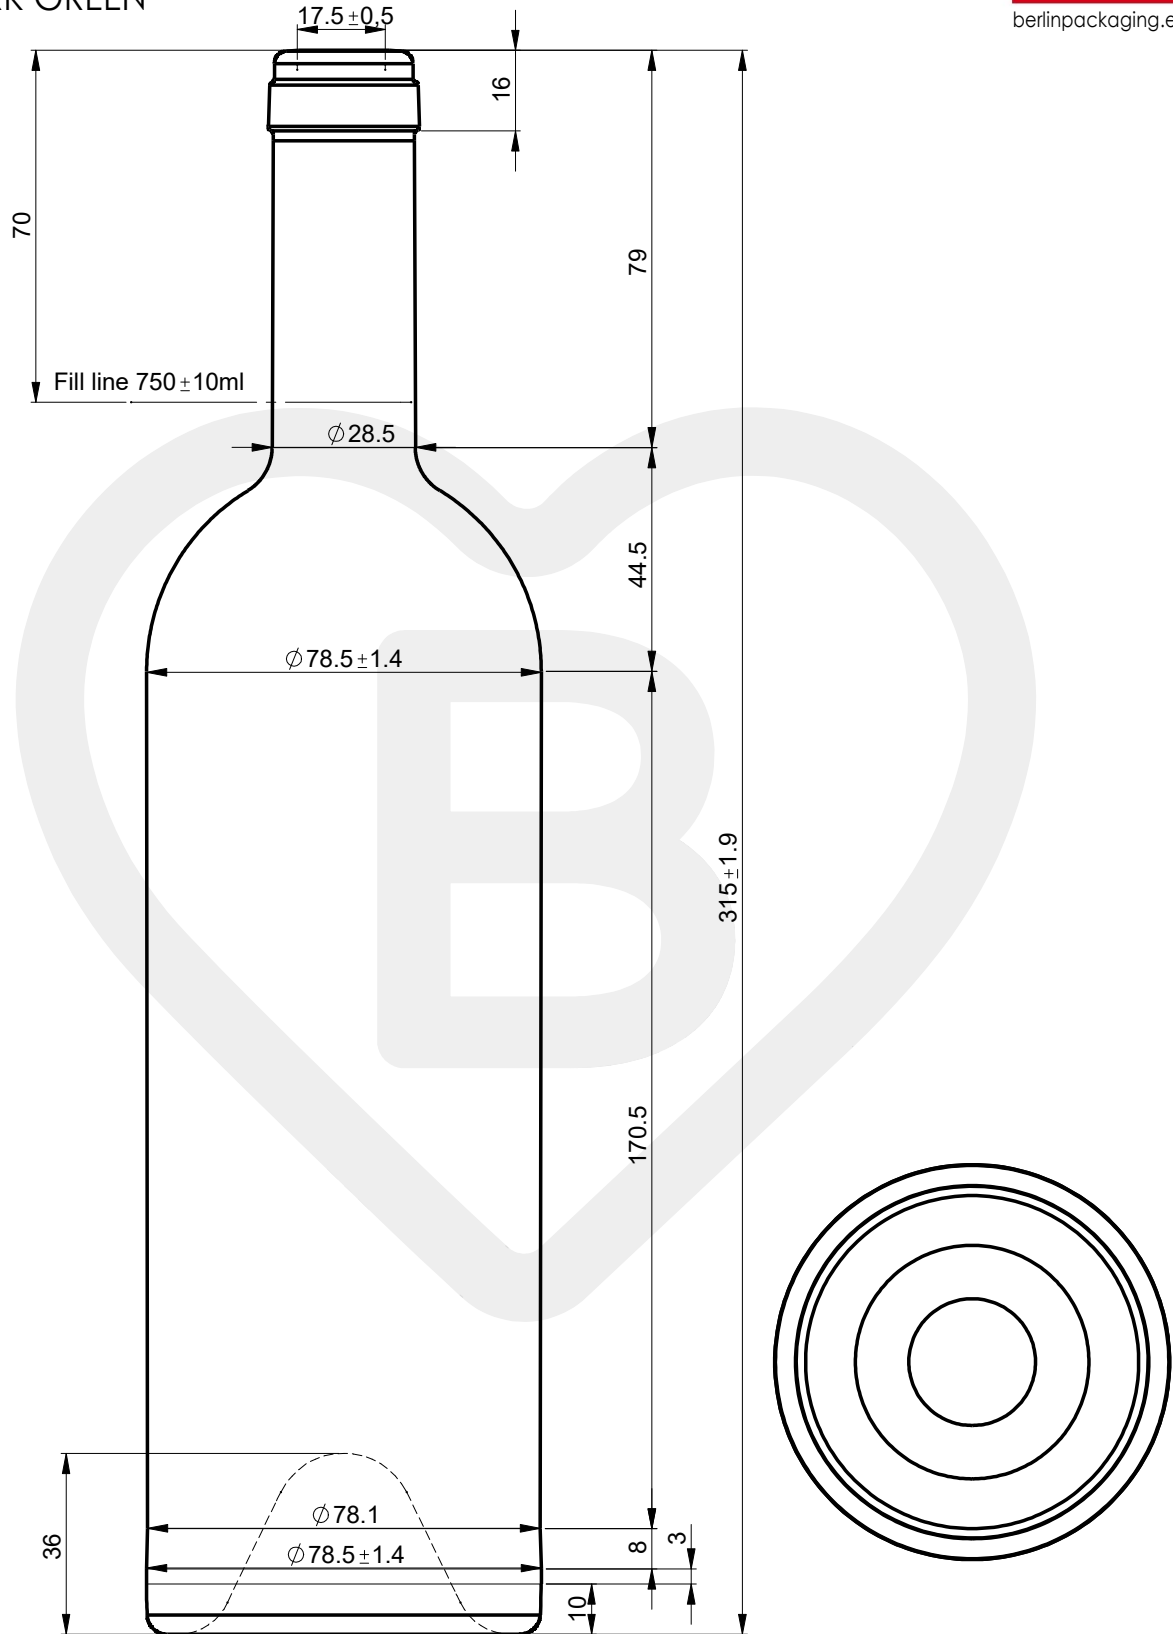

ITEM
BORDEAUX RESERVE

750

Color: DARK GREEN

berlinpackaging.eu

This drawing is approximate and not binding - Berlin Packaging does not assume any guarantee or obligation for use of this drawing or for information contained therein

Nominal capacity (c.c.):	750	Weight (g):	750
Finish:	CORK	Fill Point:	70mm

For full technical details please contact sales representative

ITEM CODE: **10365**