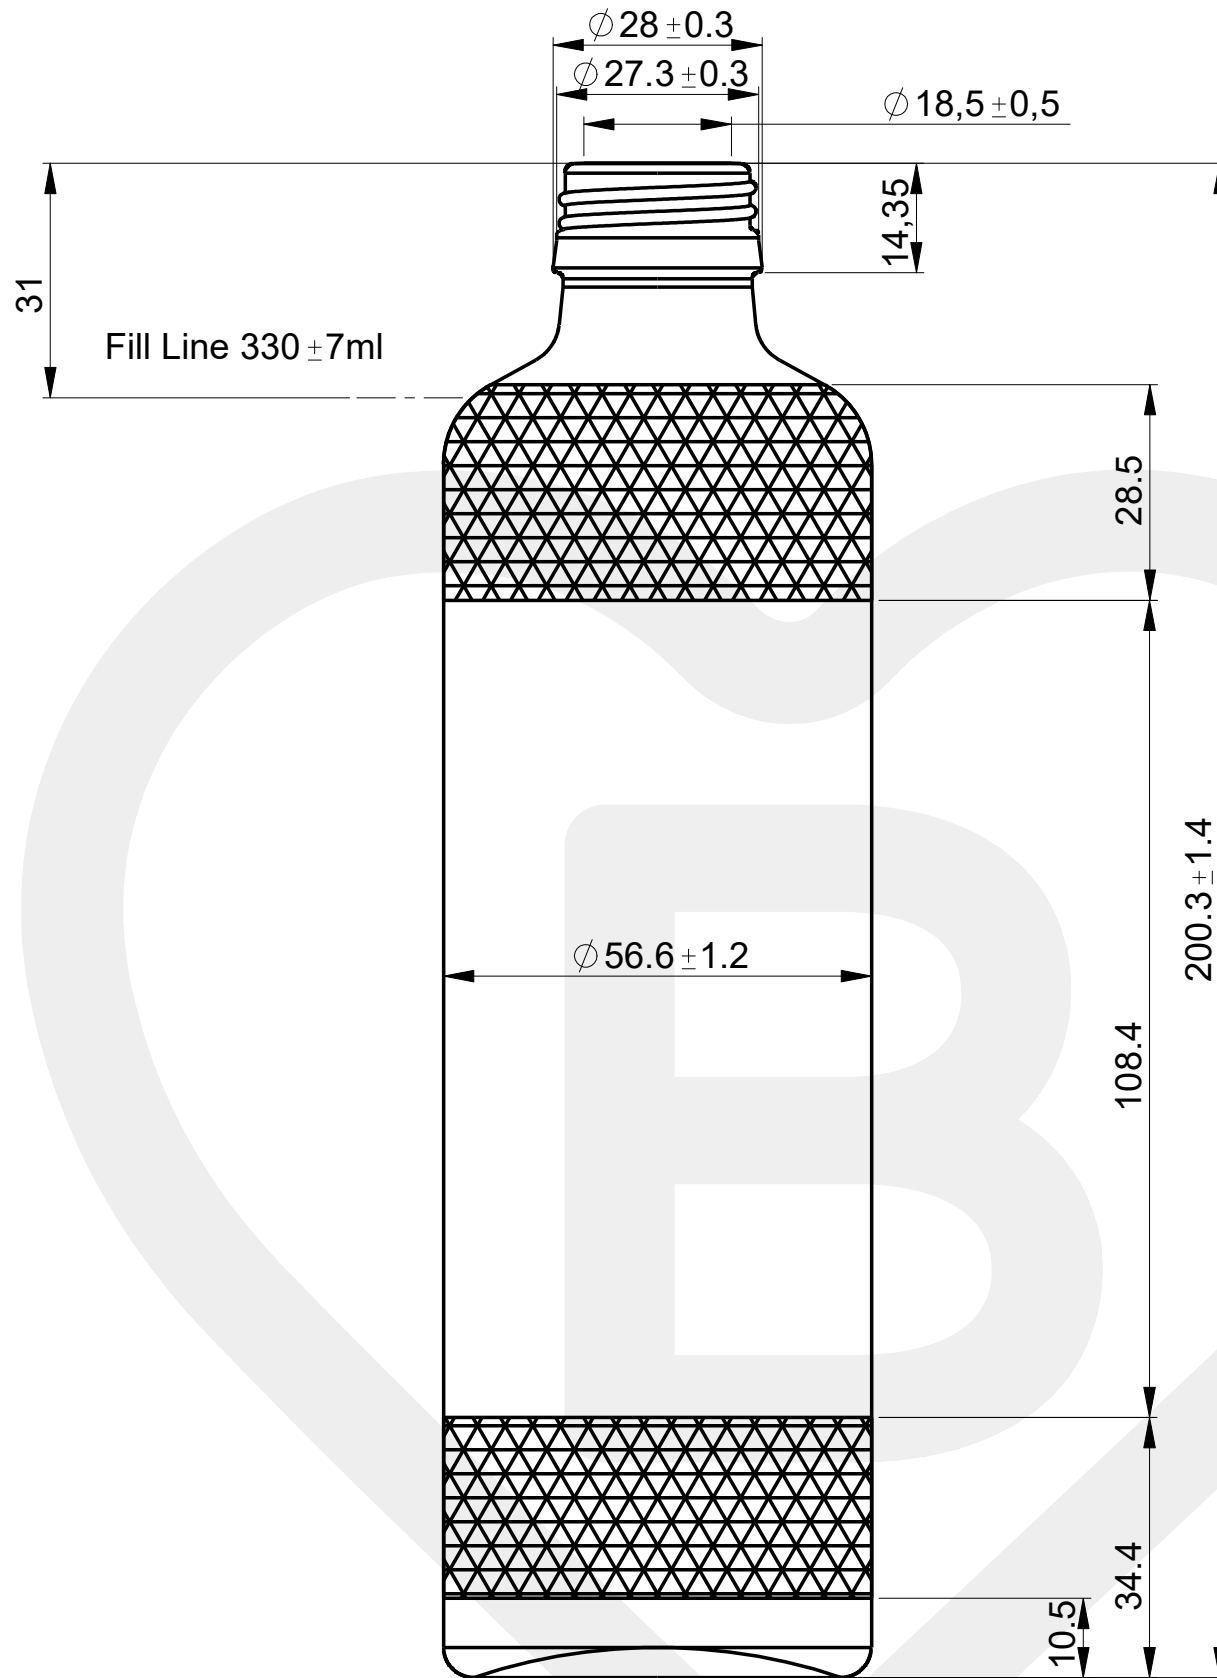

ITEM

BRIZI 330

Color: FLINT

berlinpackaging.eu

This drawing is approximate and not binding - Berlin Packaging does not assume any guarantee or obligation for use of this drawing or for information contained therein

Nominal capacity (c.c.):	330	Weight (g):	240
Finish:	MCA-1	Fill Point:	31

For full technical details please contact sales representative

ITEM CODE: **10440**