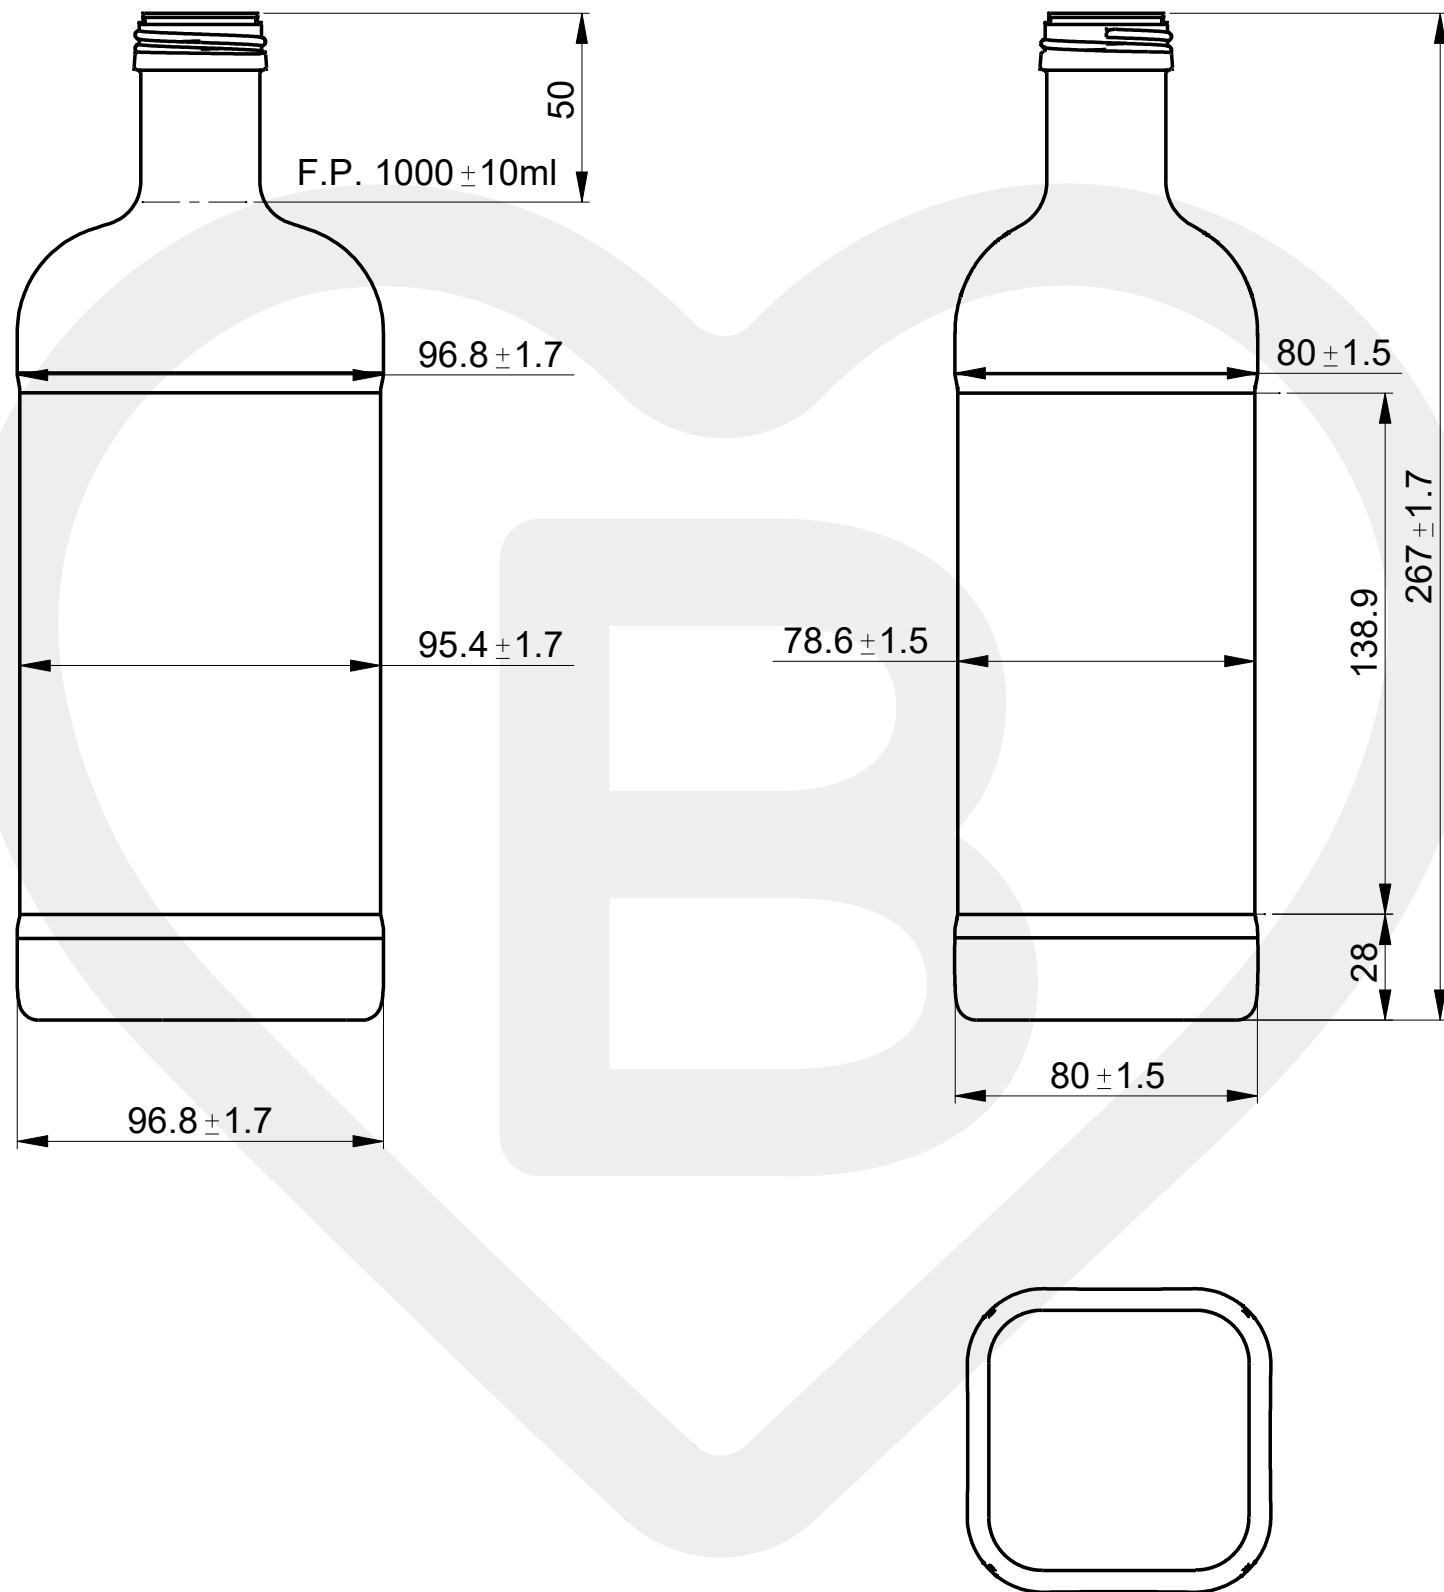

# OLIO BASSO 1000

Color: DARK GREEN

berlinpackaging.eu

This drawing is approximate and not binding - Berlin Packaging does not assume any guarantee or obligation for use of this drawing or for information contained therein

Nominal capacity (c.c.):	1000	Weight (g):	520
Finish:	PP 35 MEDIA ( A.E.)	Fill Point:	50

For full technical details please contact sales representative

ITEM CODE: **10565**