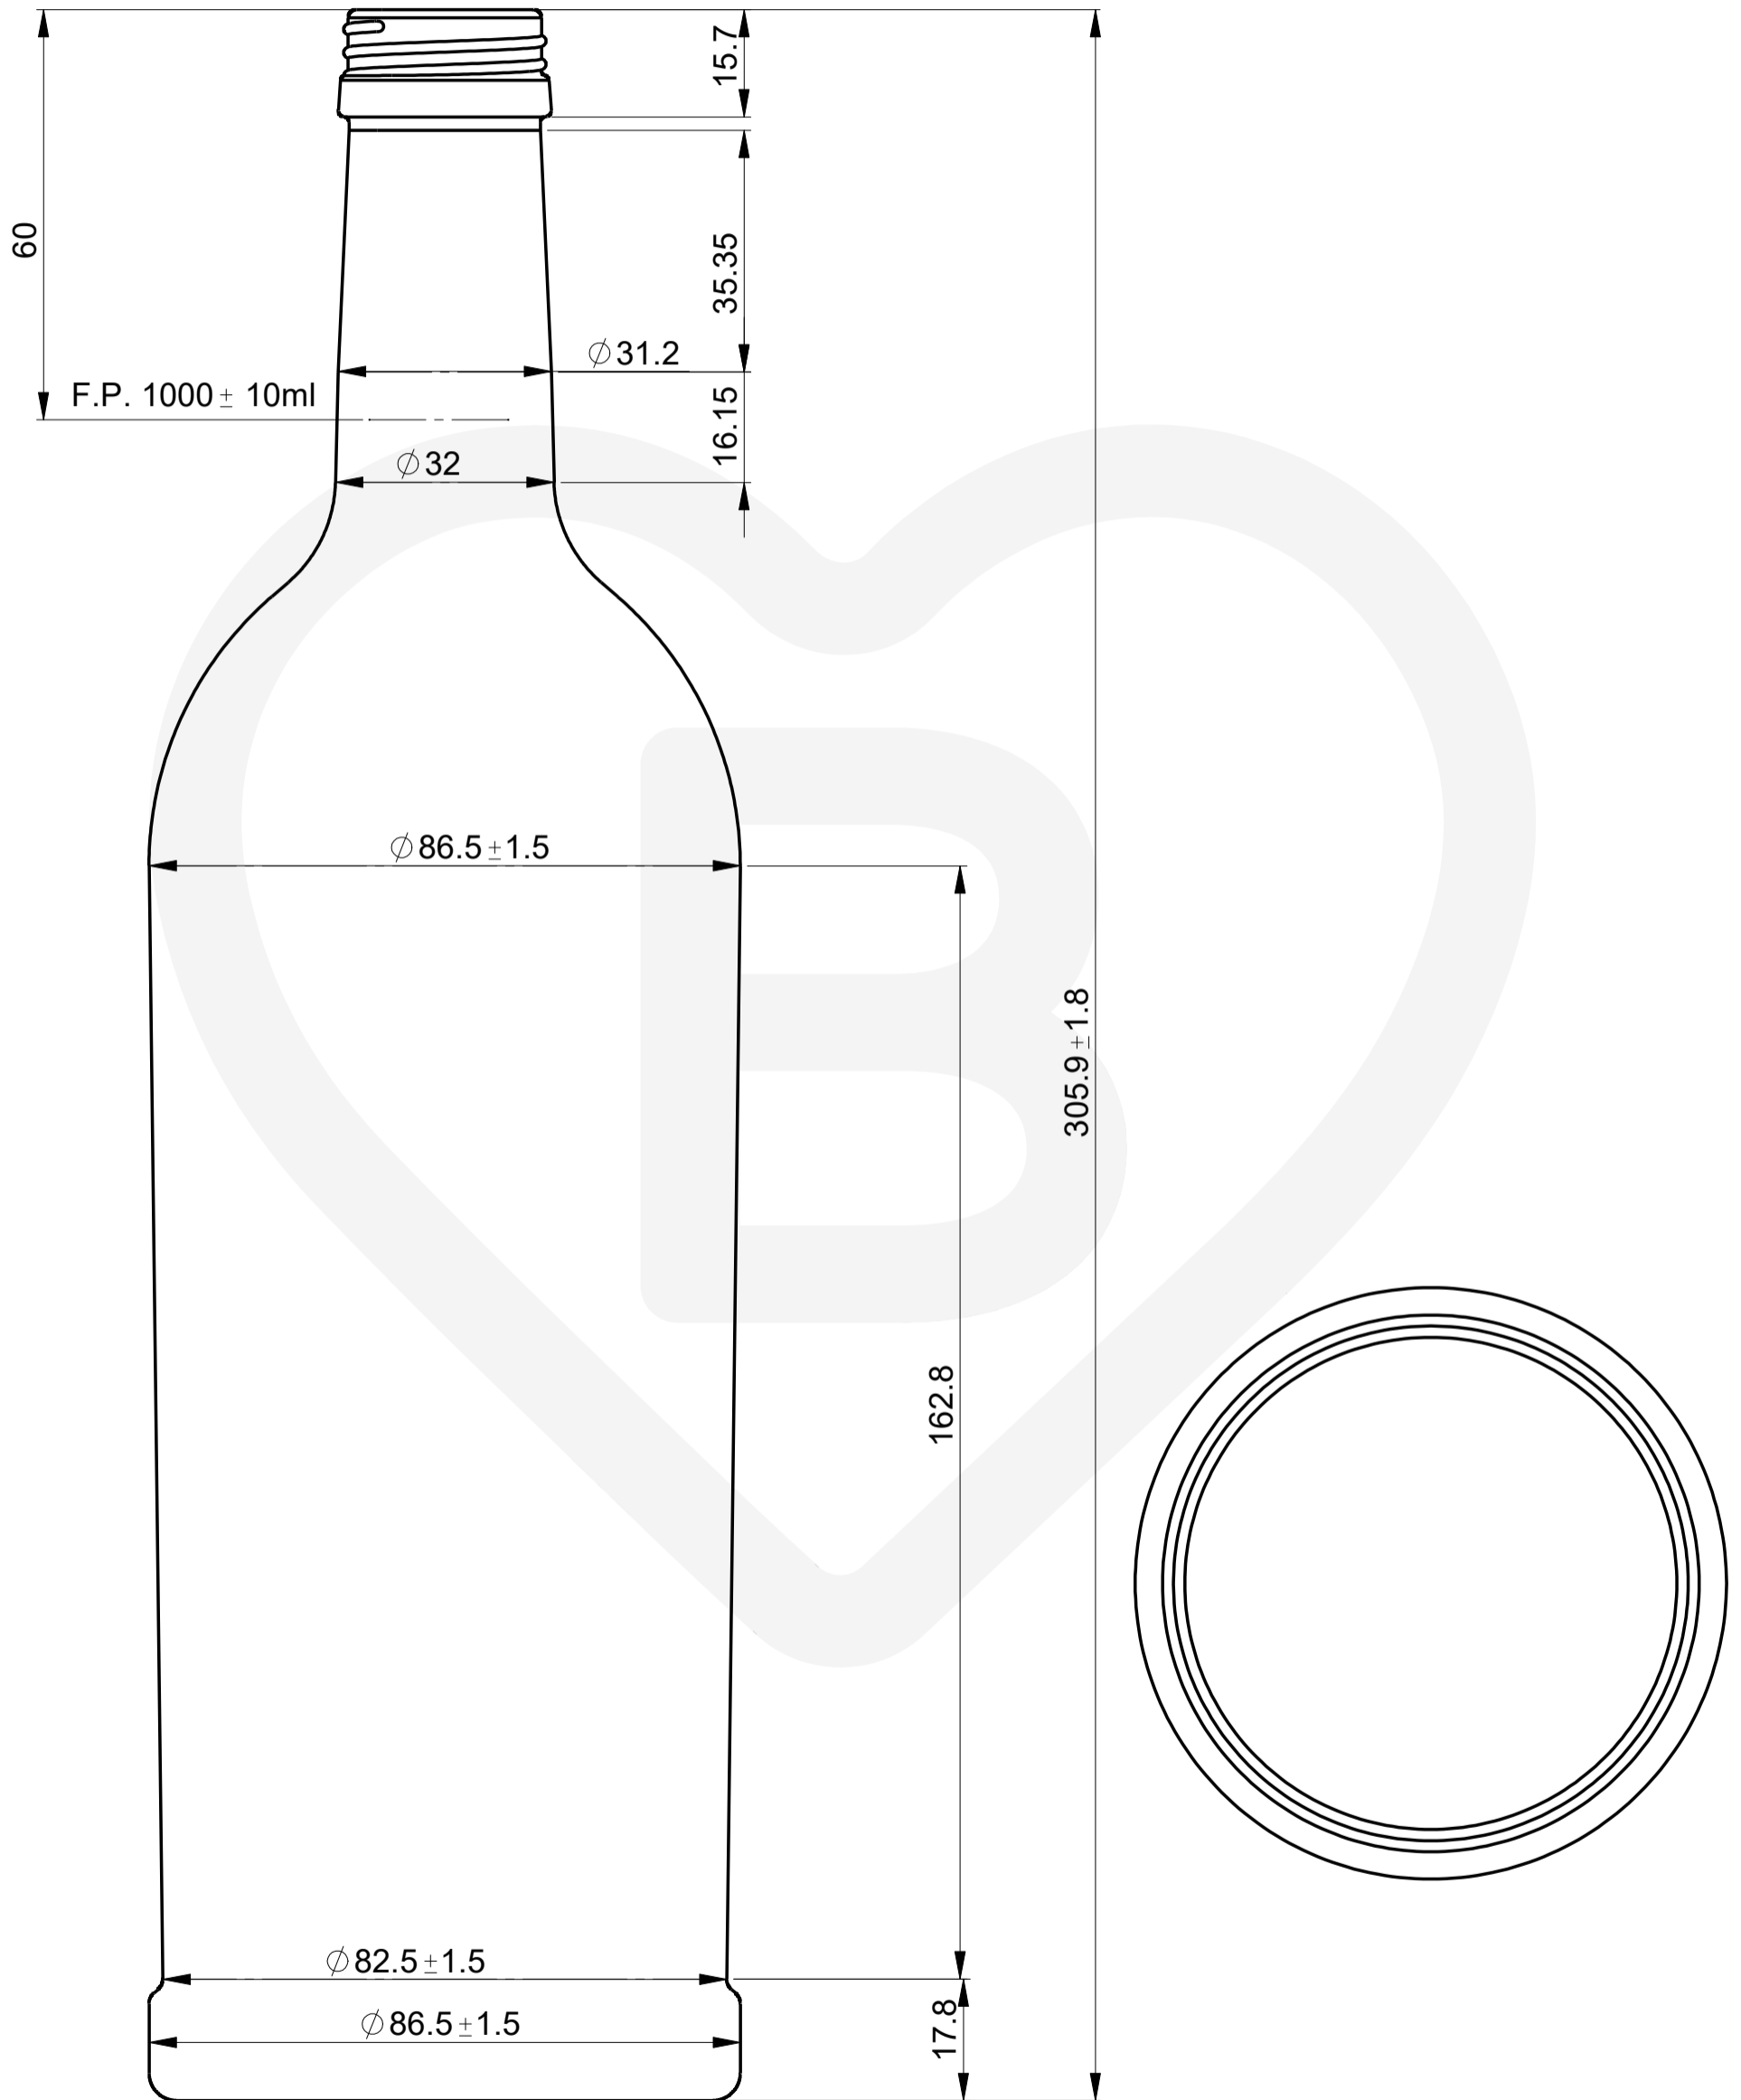

ITEM

NEF 1000

Color: DARK GREEN

berlinpackaging.eu

This drawing is approximate and not binding - Berlin Packaging does not assume any guarantee or obligation for use of this drawing or for information contained therein

| | | | |
|--------------------------|---------------------|-------------|-----|
| Nominal capacity (c.c.): | 1000 | Weight (g): | 590 |
| Finish: | BVP 31,5 STD (A.I.) | Fill Point: | 60 |

ITEM CODE: **10251**