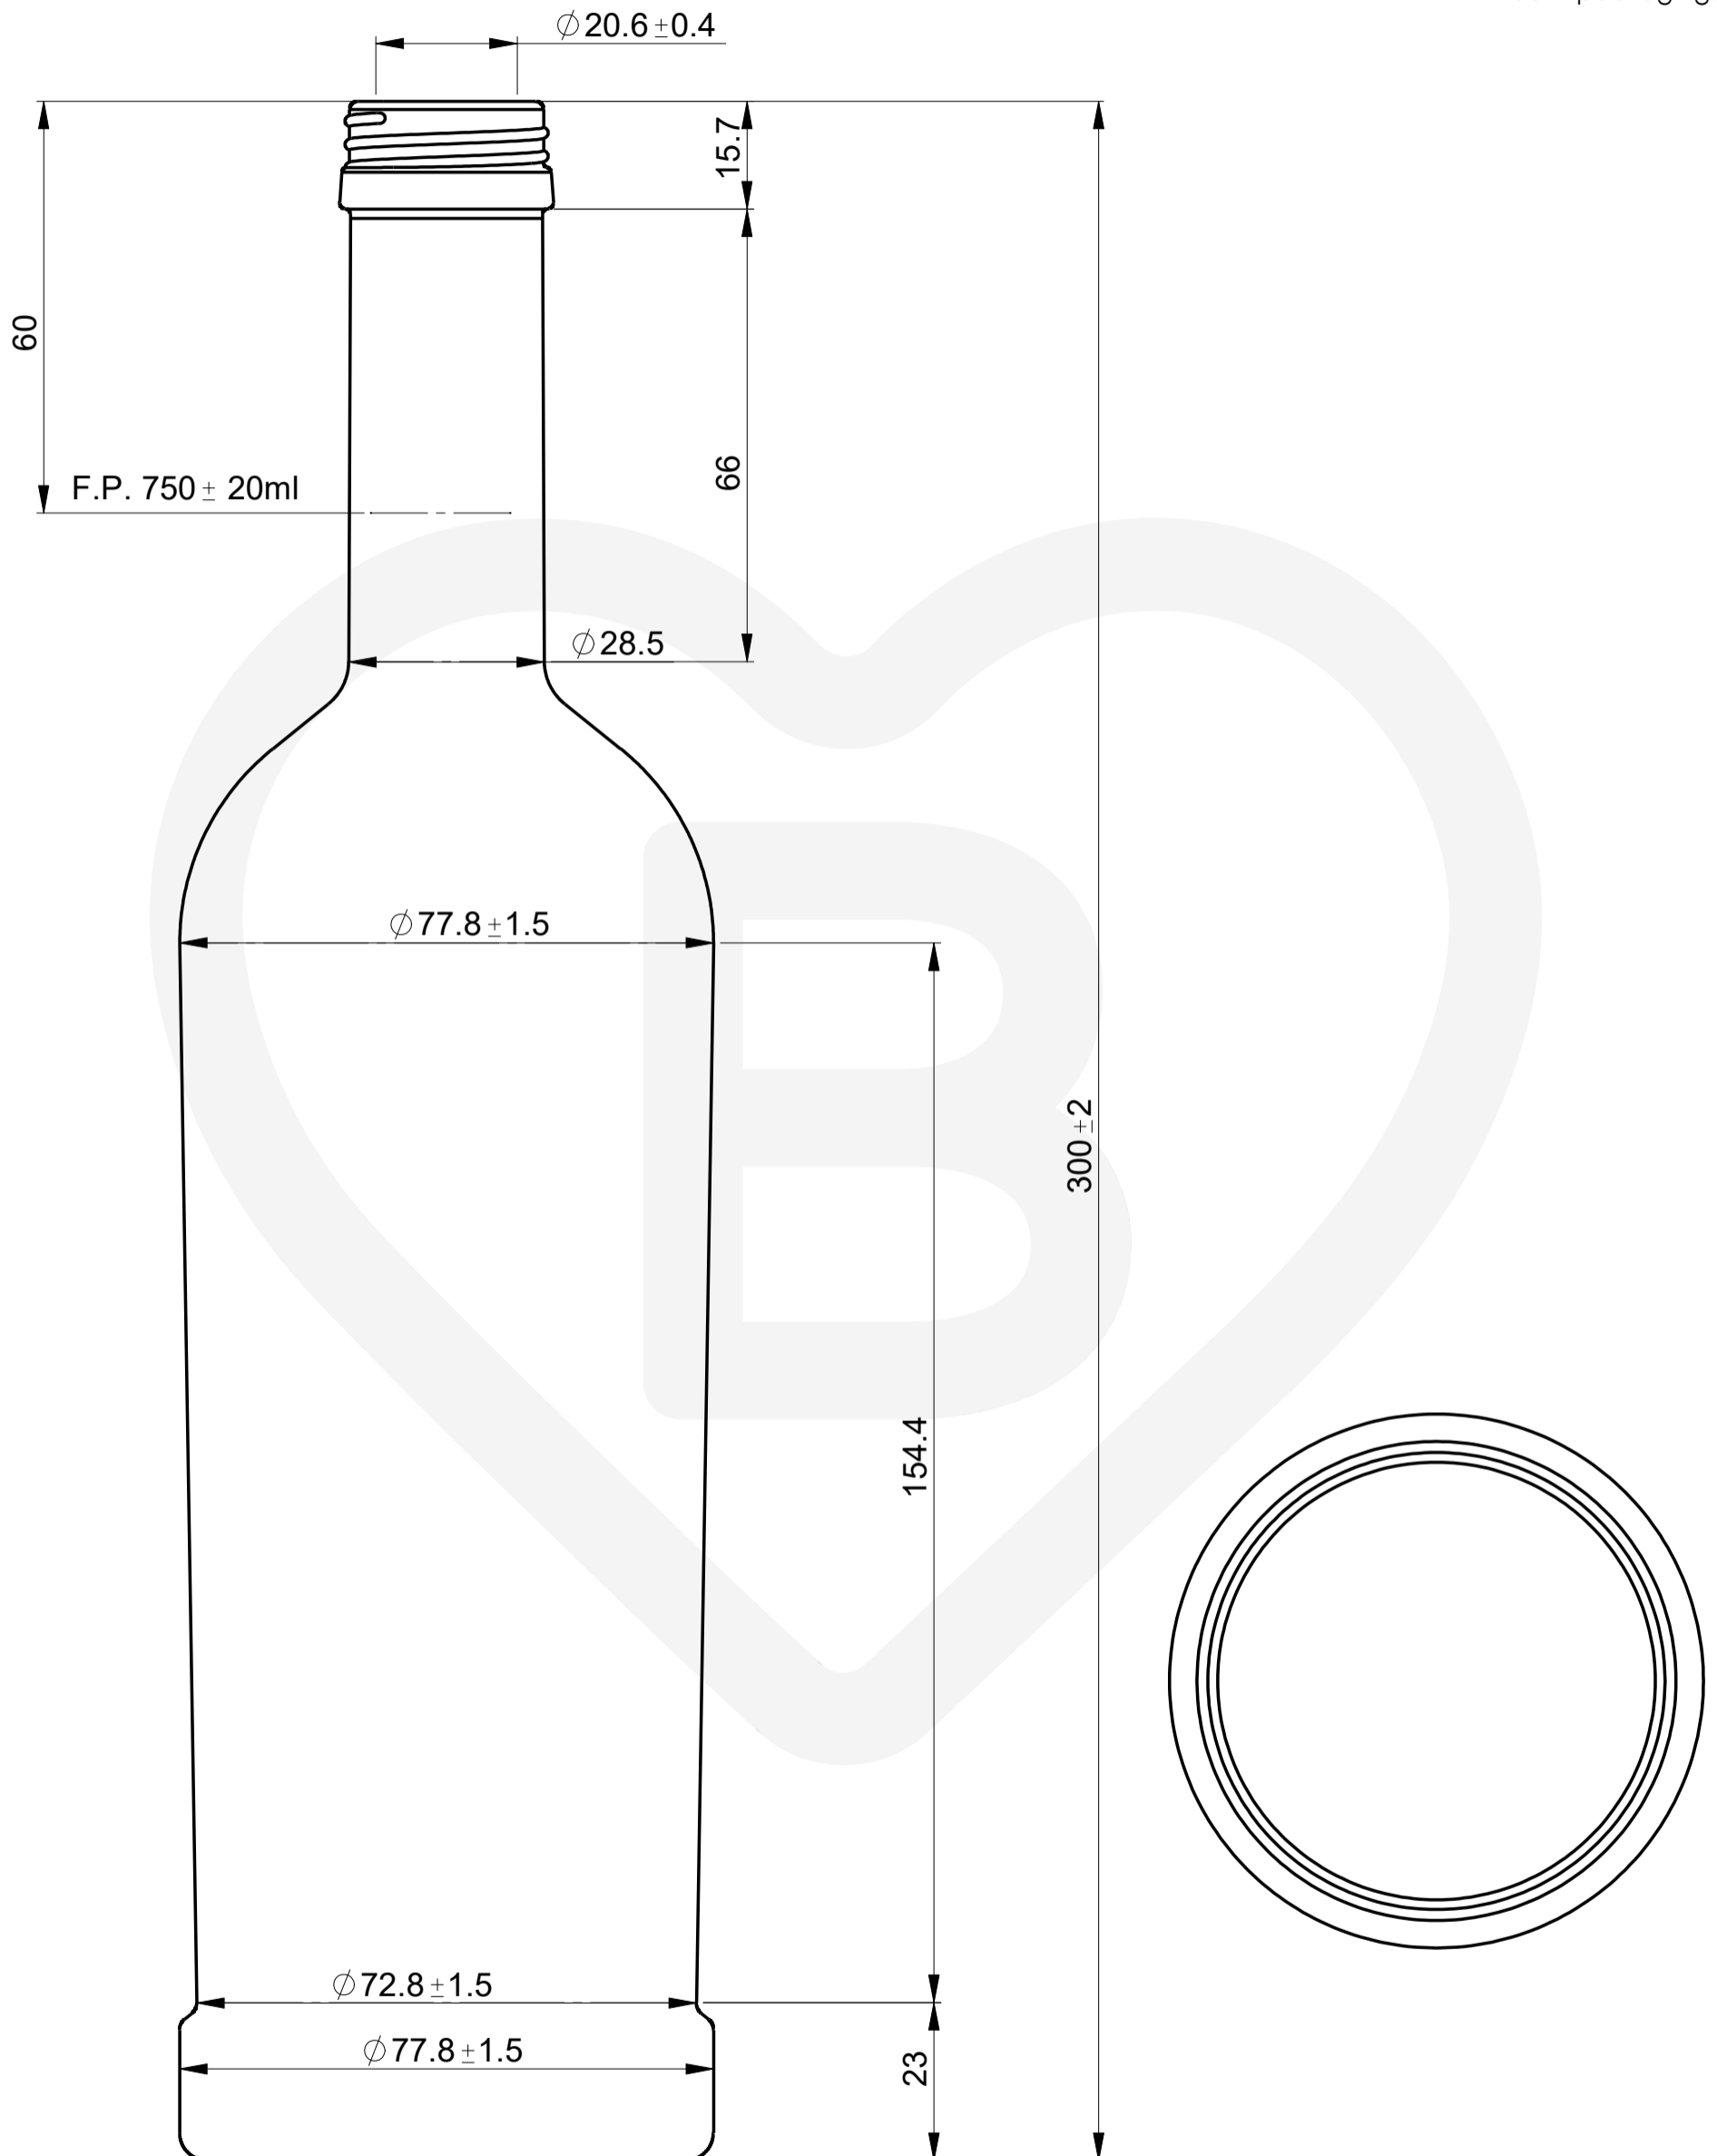

ITEM

NEF 750

Color: DARK GREEN

berlinpackaging.eu

This drawing is approximate and not binding - Berlin Packaging does not assume any guarantee or obligation for use of this drawing or for information contained therein

Nominal capacity (c.c.):	750	Weight (g):	480
Finish:	BVP 31,5 STD (A.I.)	Fill Point:	60

For full technical details please contact sales representative

ITEM CODE: **10252**