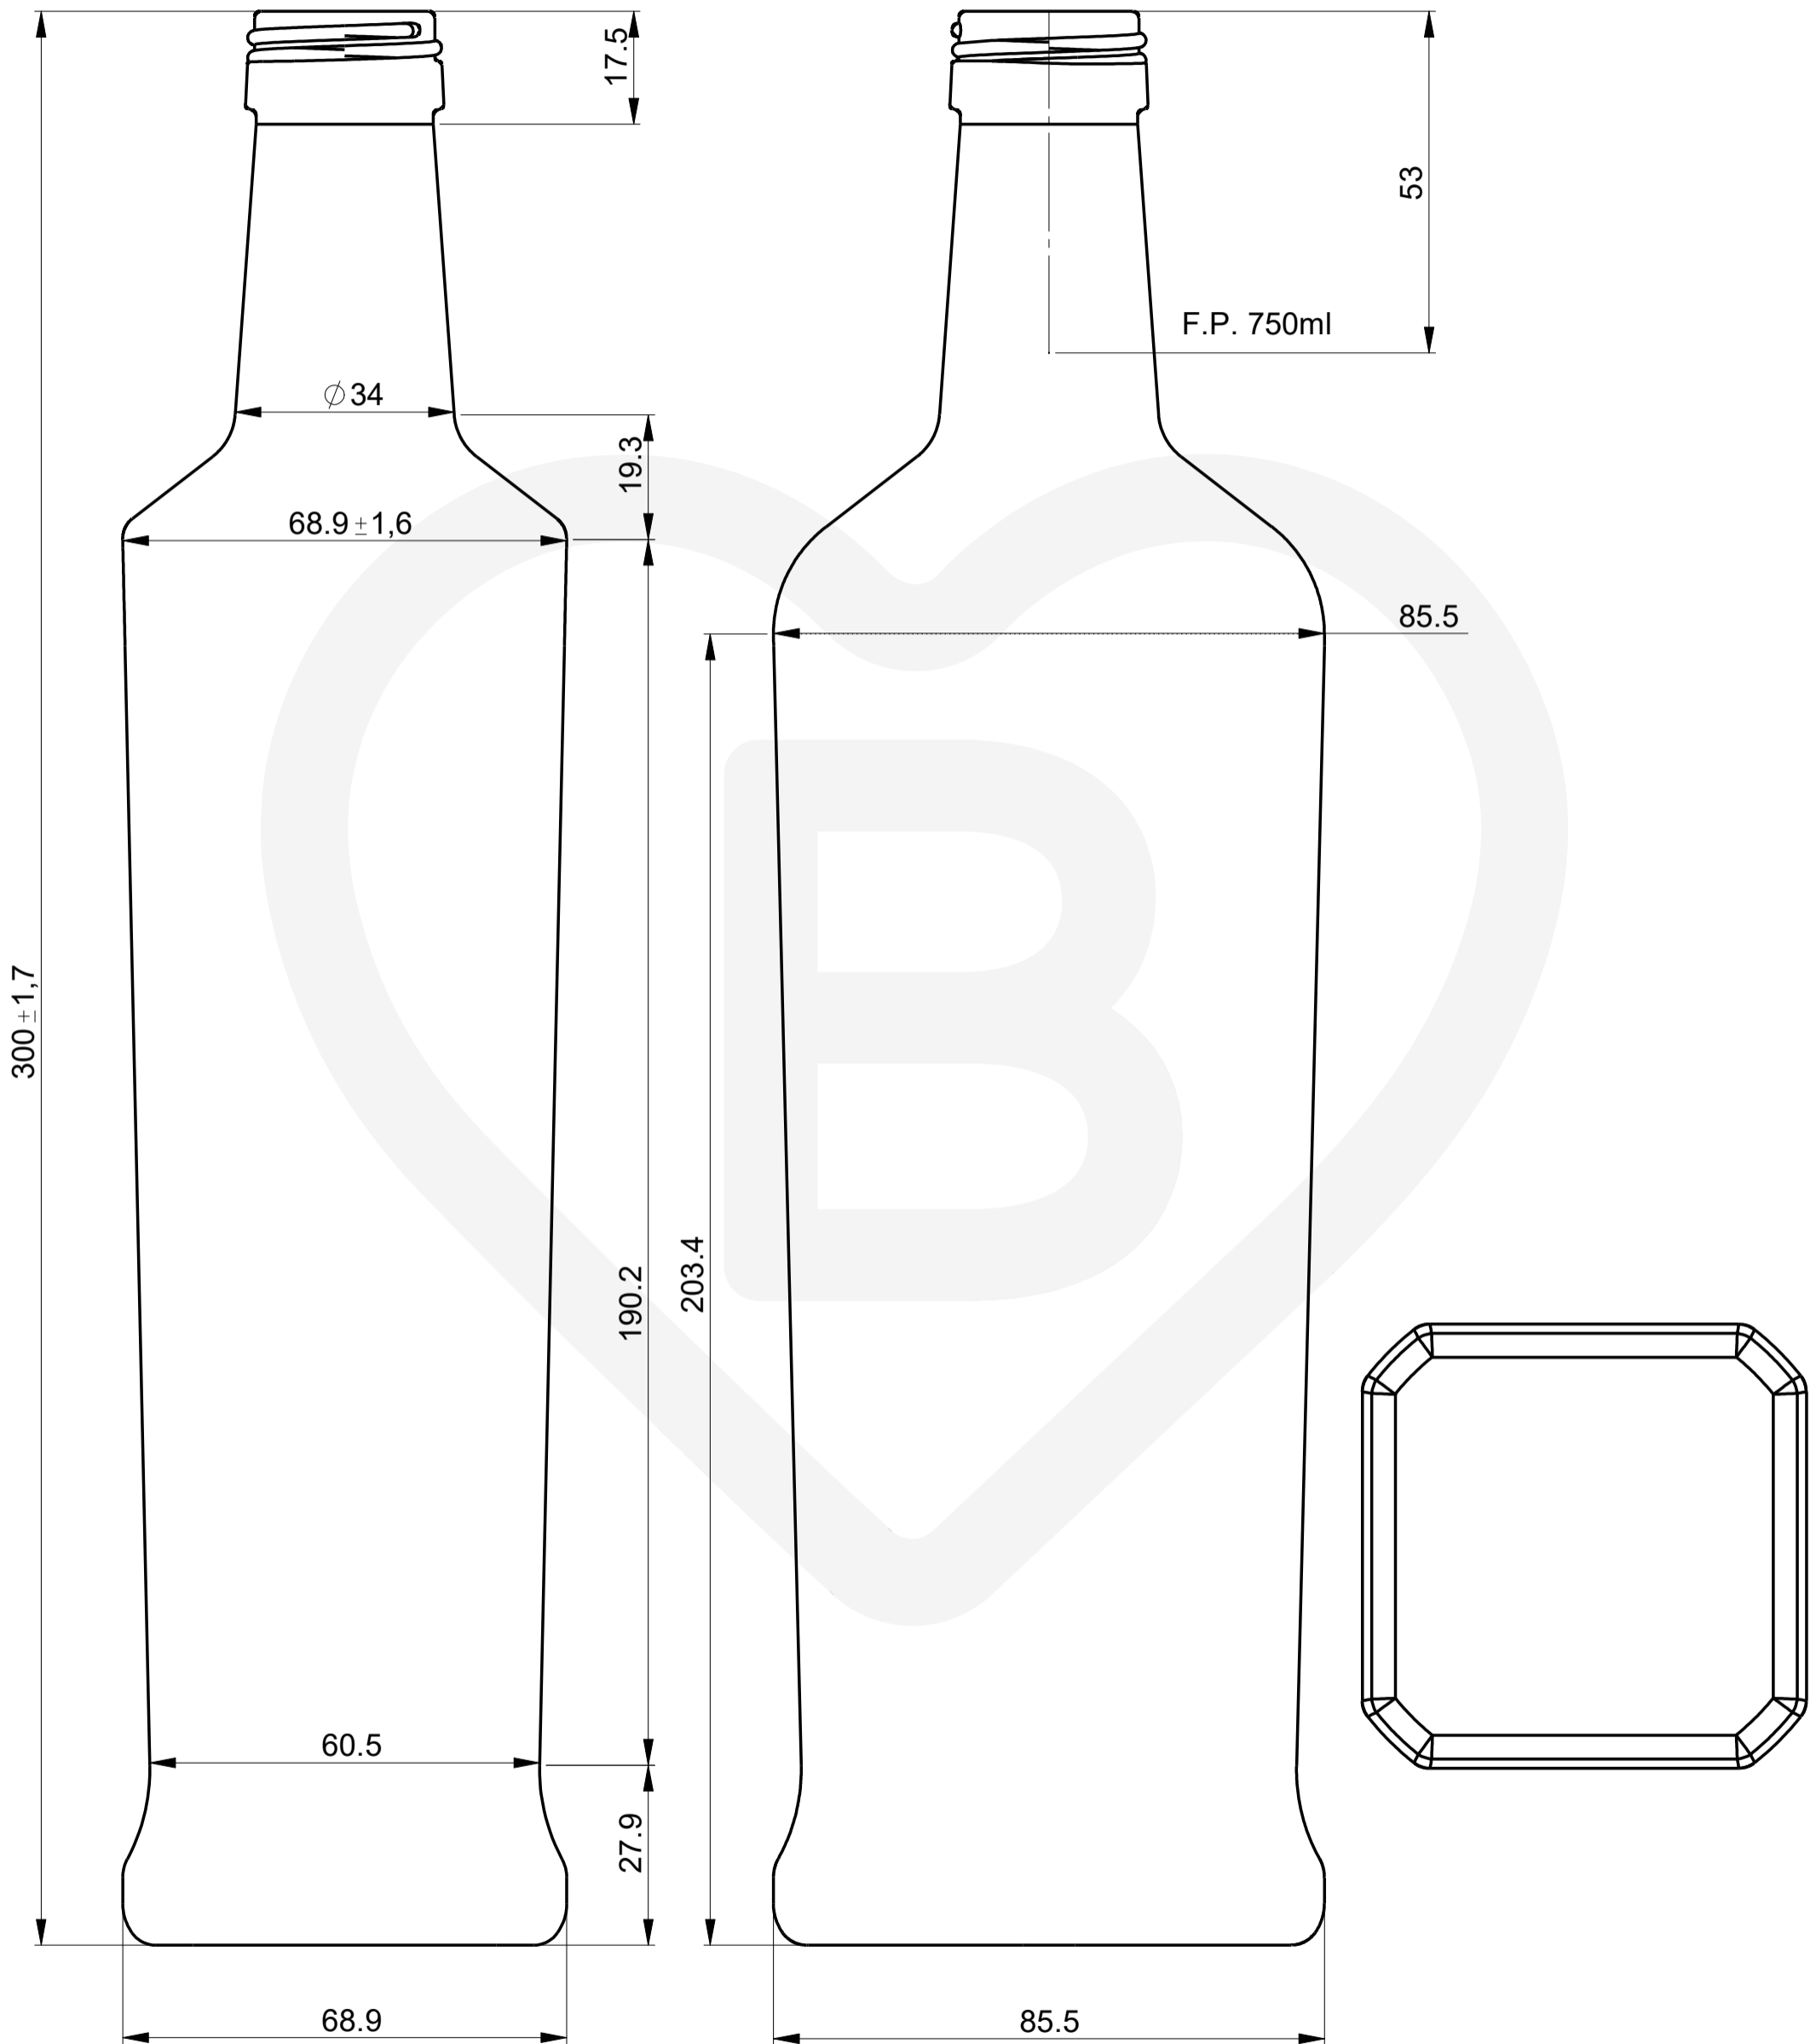

ITEM

DANAE 750

Color: DARK GREEN

berlinpackaging.eu

This drawing is approximate and not binding - Berlin Packaging does not assume any guarantee or obligation for use of this drawing or for information contained therein

Nominal capacity (c.c.):	750	Weight (g):	490
Finish:	BVP 31,5STD (A.I.)	Fill Point:	53

ITEM CODE: **10224**

For full technical details please contact sales representative