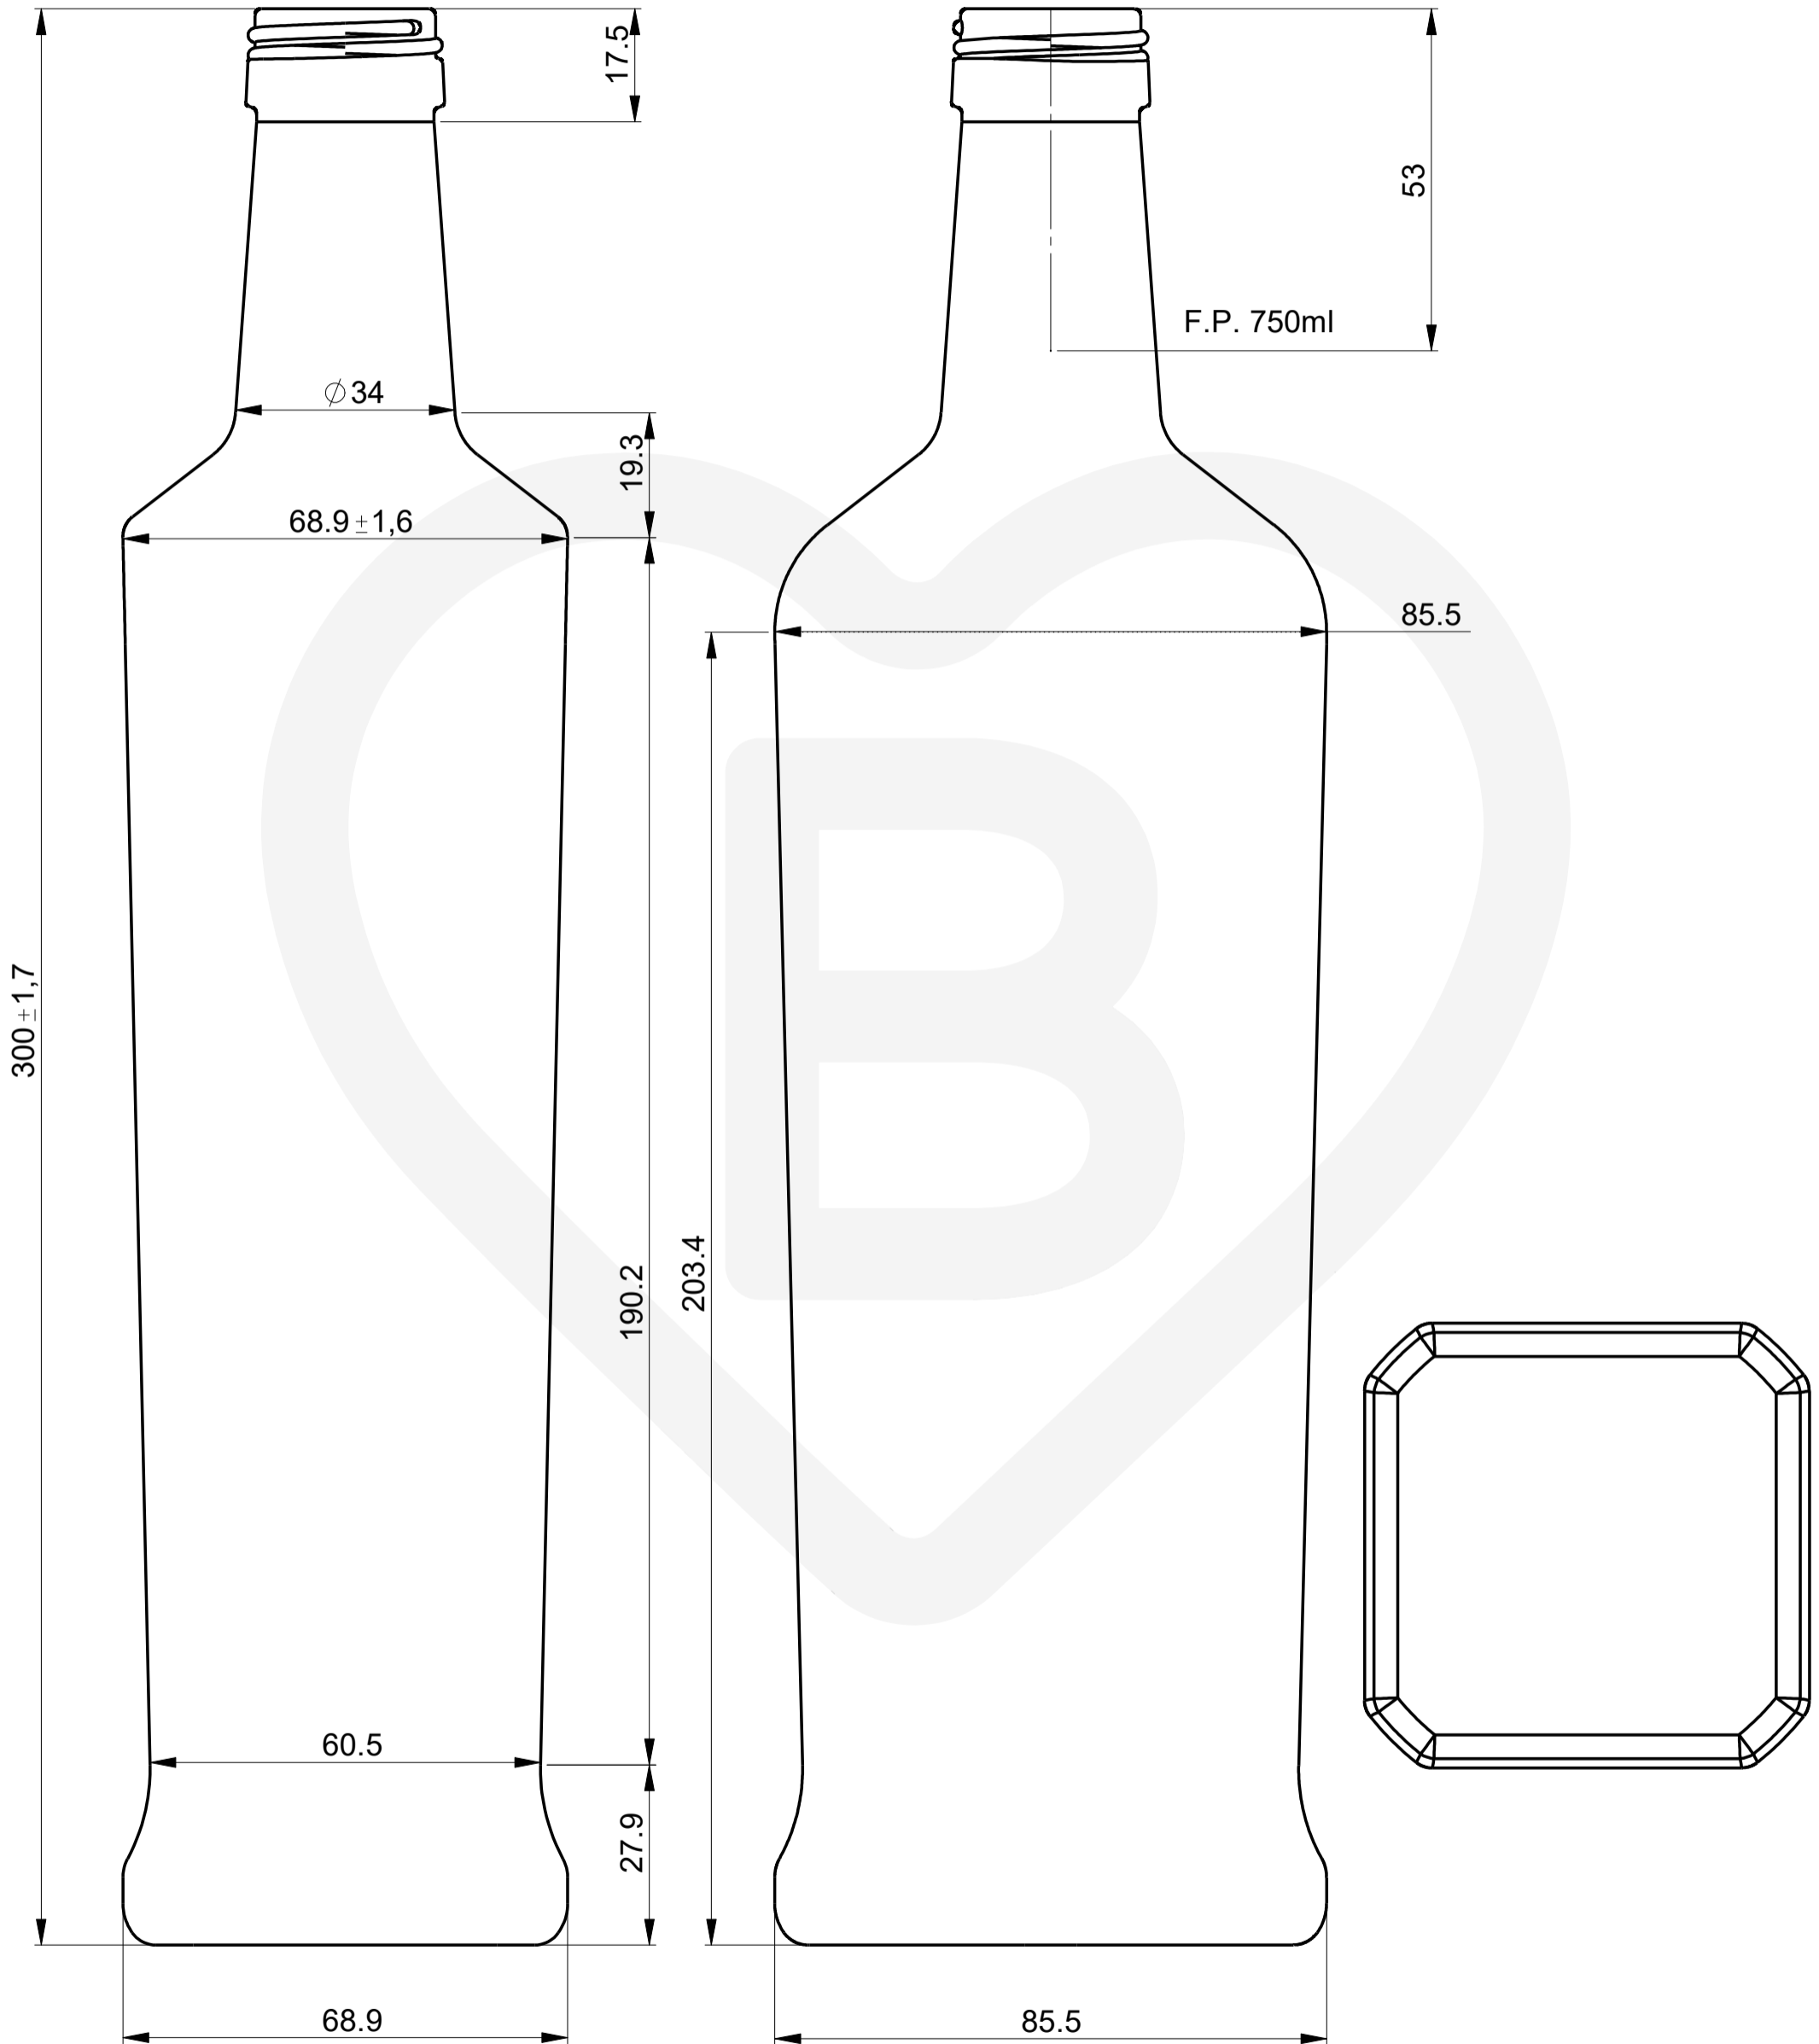

ITEM

DANAE 750

Color: FLINT

berlinpackaging.eu

This drawing is approximate and not binding - Berlin Packaging does not assume any guarantee or obligation for use of this drawing or for information contained therein

Nominal capacity (c.c.):	750	Weight (g):	490
Finish:	BVP 31,5STD (A.I.)	Fill Point:	53

ITEM CODE: **10472**

For full technical details please contact sales representative