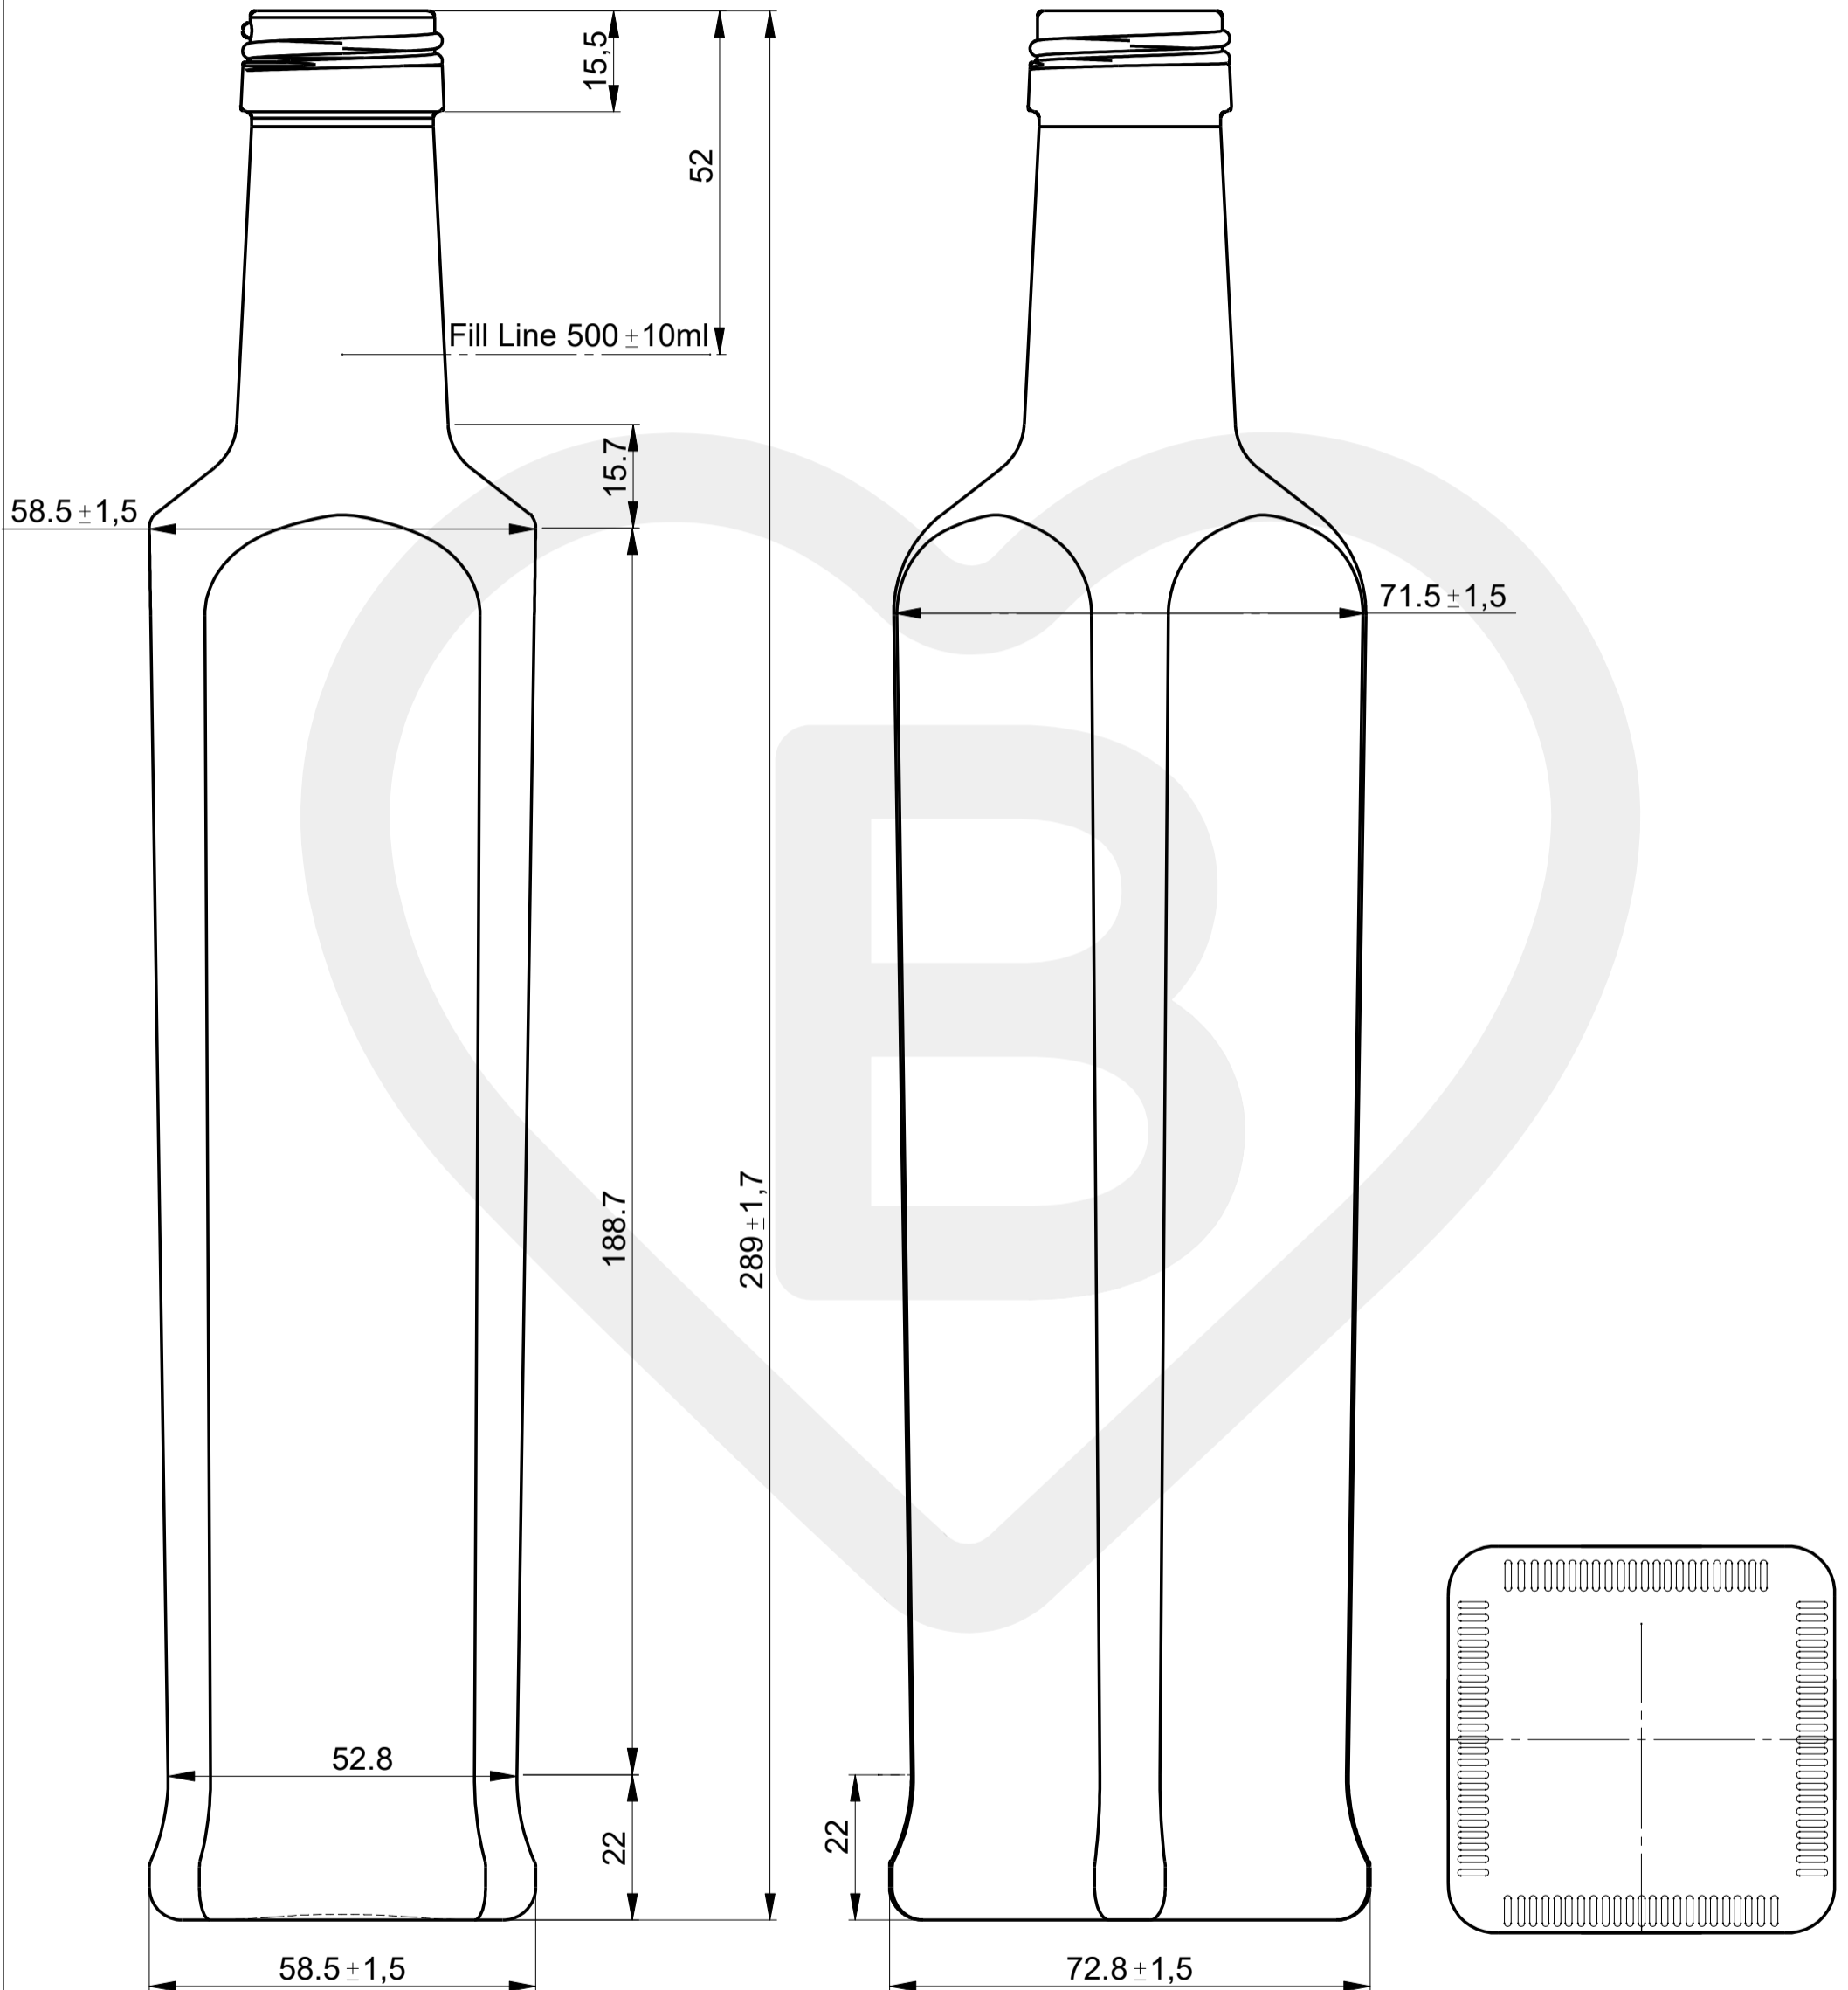

ITEM

DANAE 500

Color: DARK GREEN

berlinpackaging.eu

This drawing is approximate and not binding - Berlin Packaging does not assume any guarantee or obligation for use of this drawing or for information contained therein

Nominal capacity (c.c.):	500	Weight (g):	445
Finish:	BVP31,5STD (A.I.)	Fill Point:	52

ITEM CODE: **30656**

For full technical details please contact sales representative