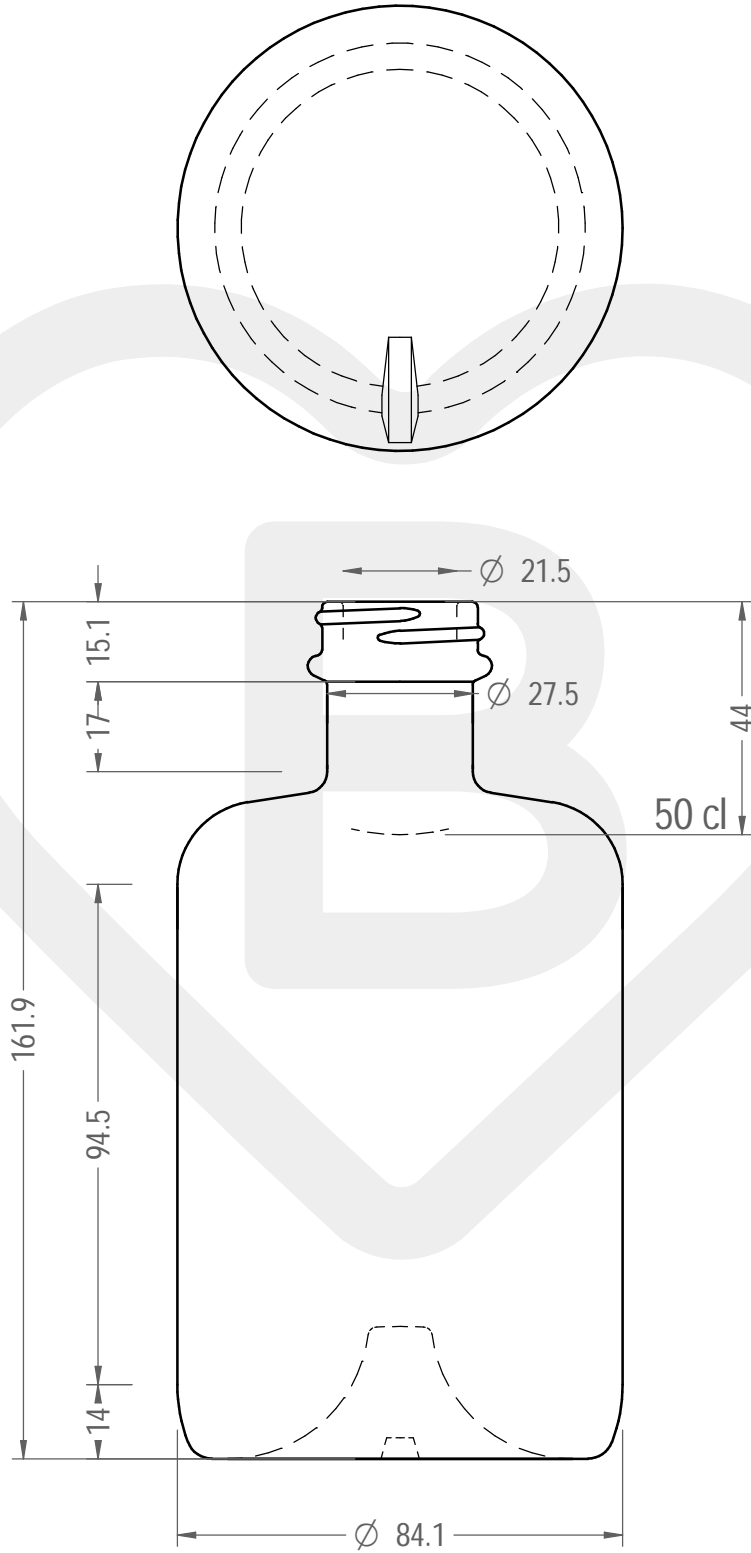

ITEM

BOT. HERBALIST 500 GPI 400/33 \$ # *

Color : BIANCO EXTRA

This drawing is approximate and not binding - Berlin Packaging Italy S.p.A. does not assume any guarantee or obligation for use of this drawing or for information contained therein

Brimful capacity (c.c.):	520	Weight (g):	400
Finish:	GPI	Minimum through bore (mm):	-
Pressure resistance (bar):	-		

For full technical details please contact sales representative

ITEM CODE: **38193P2**