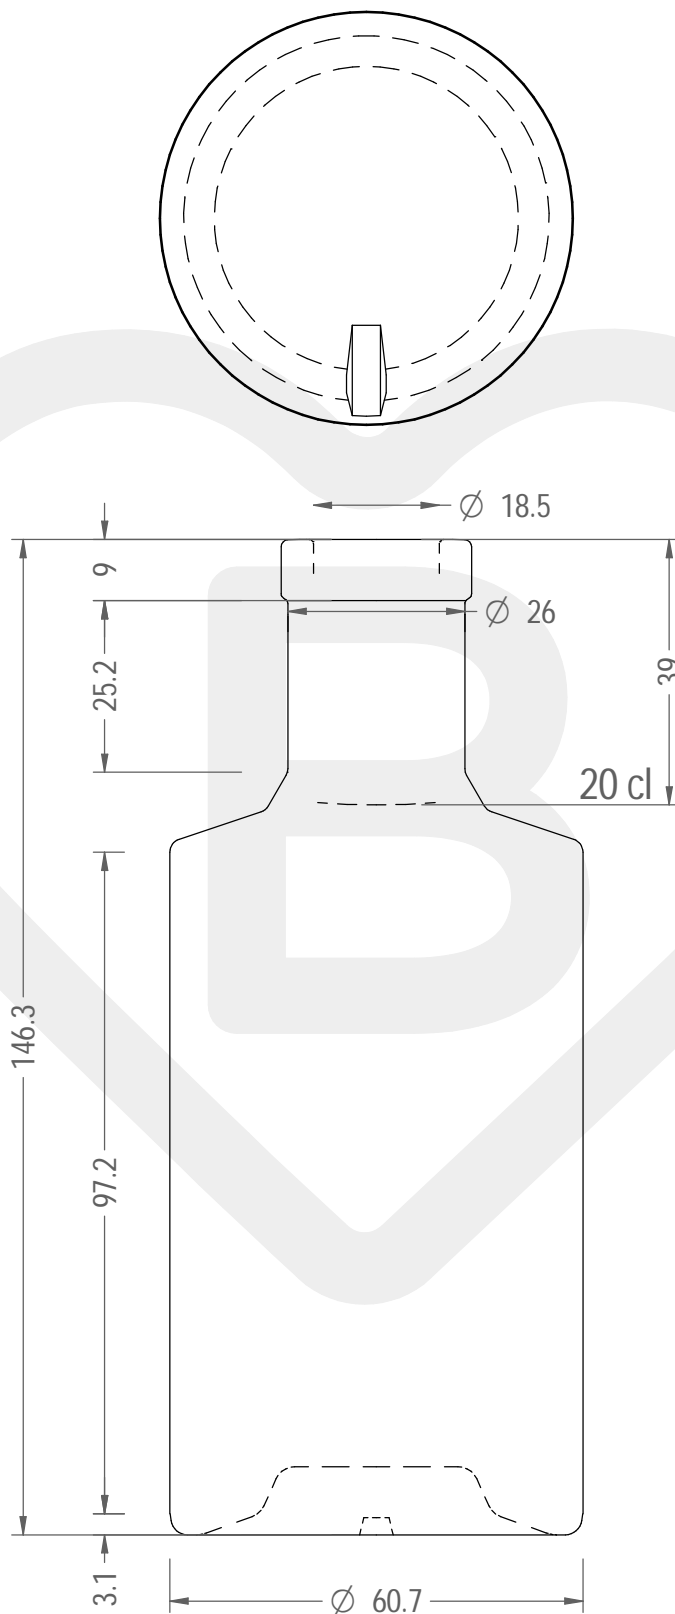

ITEM

BOT. BELLEVILLE 200 F 9 \$ *

Color : BIANCO EXTRA

berlinpackaging.eu

This drawing is approximate and not binding - Berlin Packaging Italy S.p.A. does not assume any guarantee or obligation for use of this drawing or for information contained therein

Brimful capacity (c.c.):	211	Weight (g):	250
Finish:	FASCETTA	Minimum through bore (mm):	-
Pressure resistance (bar):	-		

For full technical details please contact sales representative

ITEM CODE: **35475P1**