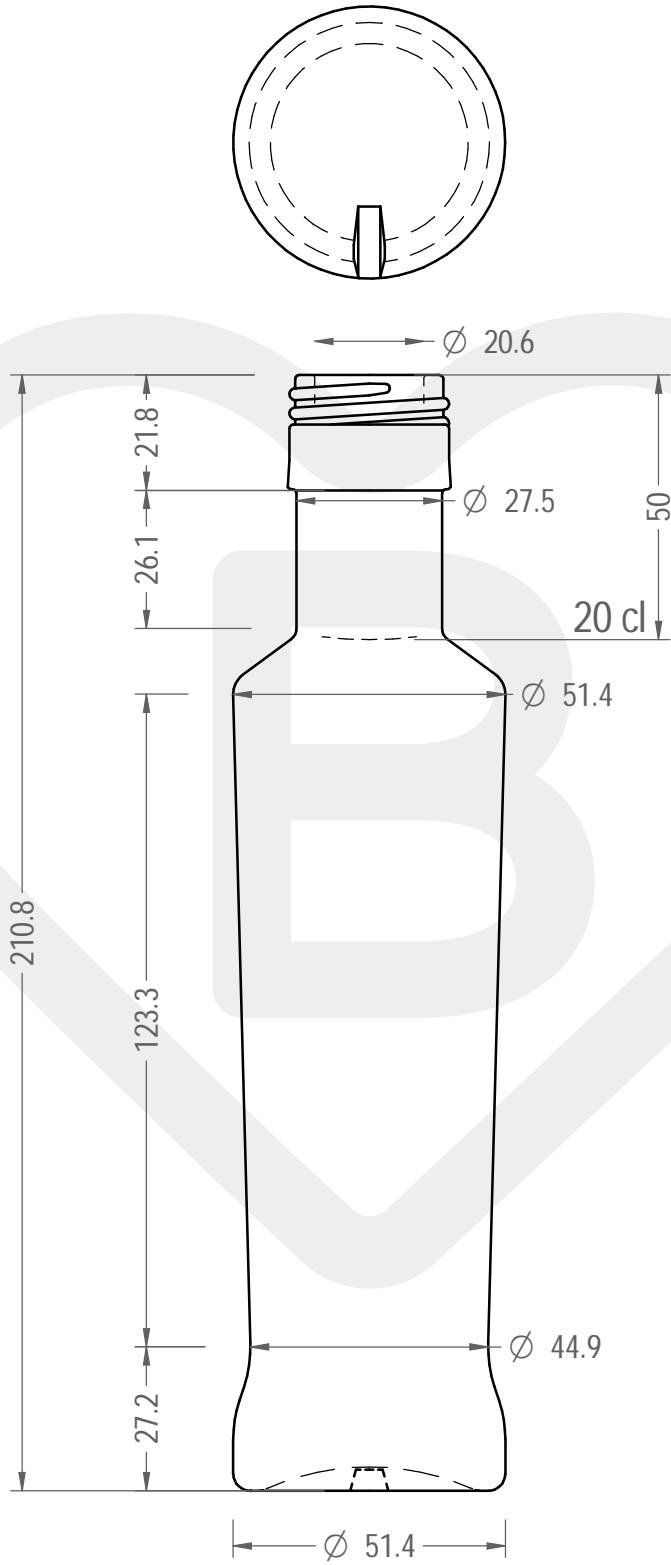

ITEM

BOT. NEW SPIRITS 200 P 31,5X24 \$ *

Color : BIANCO EXTRA

This drawing is approximate and not binding - Berlin Packaging Italy S.p.A. does not assume any guarantee or obligation for use of this drawing or for information contained therein

Brimful capacity (c.c.):	217	Weight (g):	250
Finish:	PILFER-PROOF	Minimum through bore (mm):	-
Pressure resistance (bar):	-		

For full technical details please contact sales representative

ITEM CODE: **35473P1**