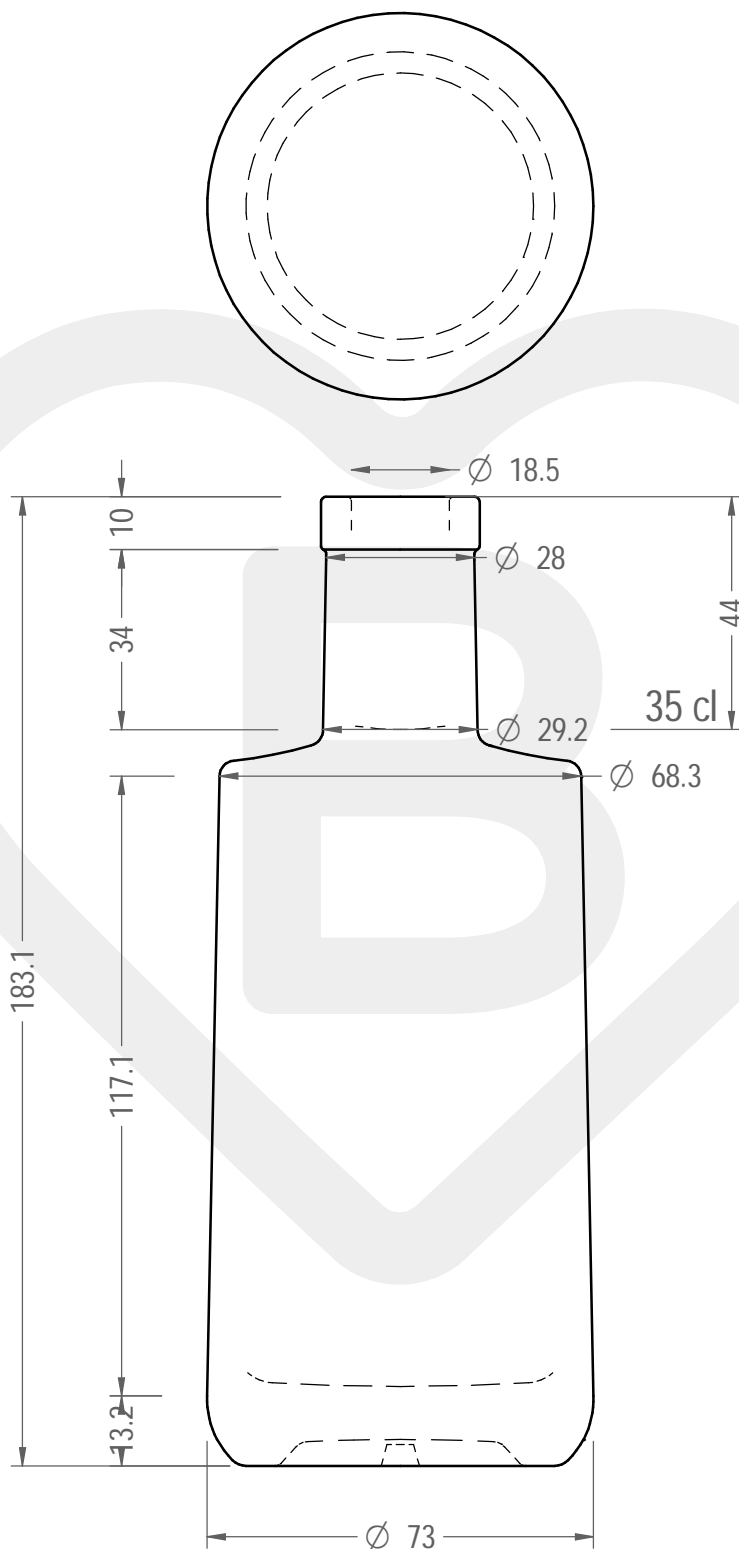

ITEM

BOT. BELLAGIO 350 F 10 \$ *

Color : BIANCO EXTRA

berlinpackaging.eu

This drawing is approximate and not binding - Berlin Packaging Italy S.p.A. does not assume any guarantee or obligation for use of this drawing or for information contained therein

Brimful capacity (c.c.):	361	Weight (g):	450
Finish:	FASCETTA	Minimum through bore (mm):	-
Pressure resistance (bar):	-		

For full technical details please contact sales representative

ITEM CODE: **35465P1**