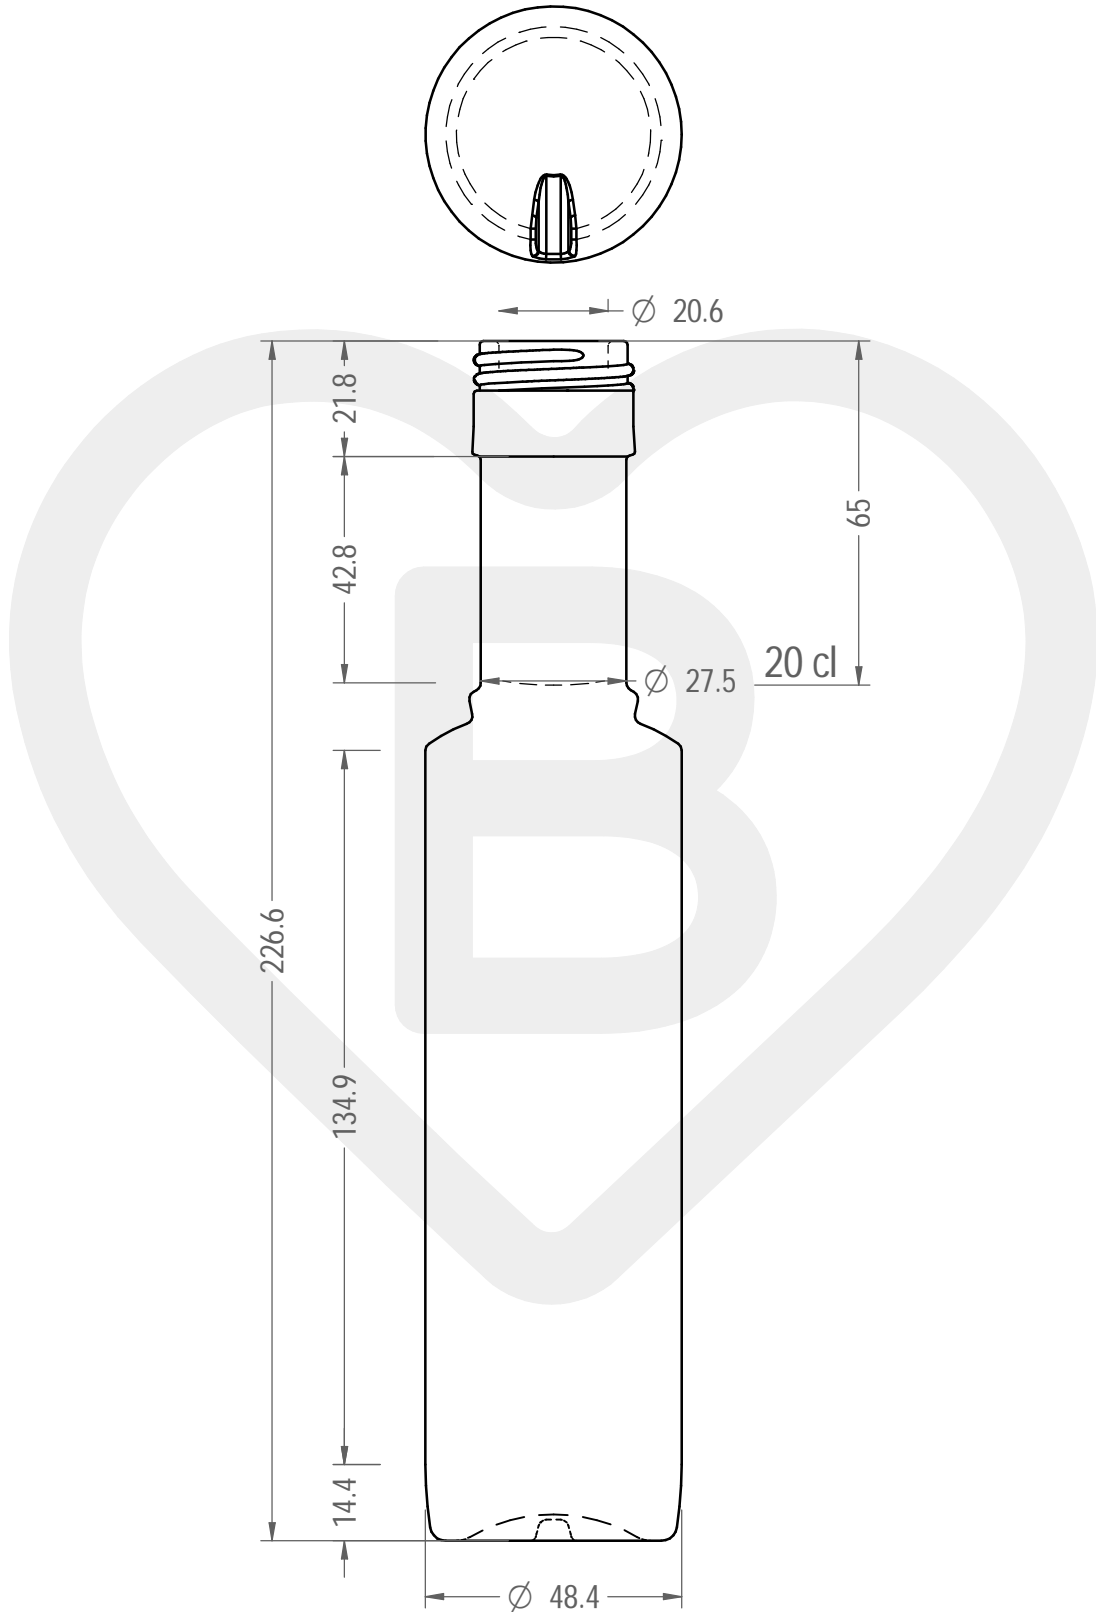

ITEM

BOT. ANITA 200 P 31,5X24 \$ *

Color : BIANCO EXTRA

This drawing is approximate and not binding - Berlin Packaging Italy S.p.A. does not assume any guarantee or obligation for use of this drawing or for information contained therein

Brimful capacity (c.c.):	221	Weight (g):	250
Finish:	PILFER-PROOF	Minimum through bore (mm):	-
Pressure resistance (bar):	-		

For full technical details please contact sales representative

ITEM CODE: **35461P1**