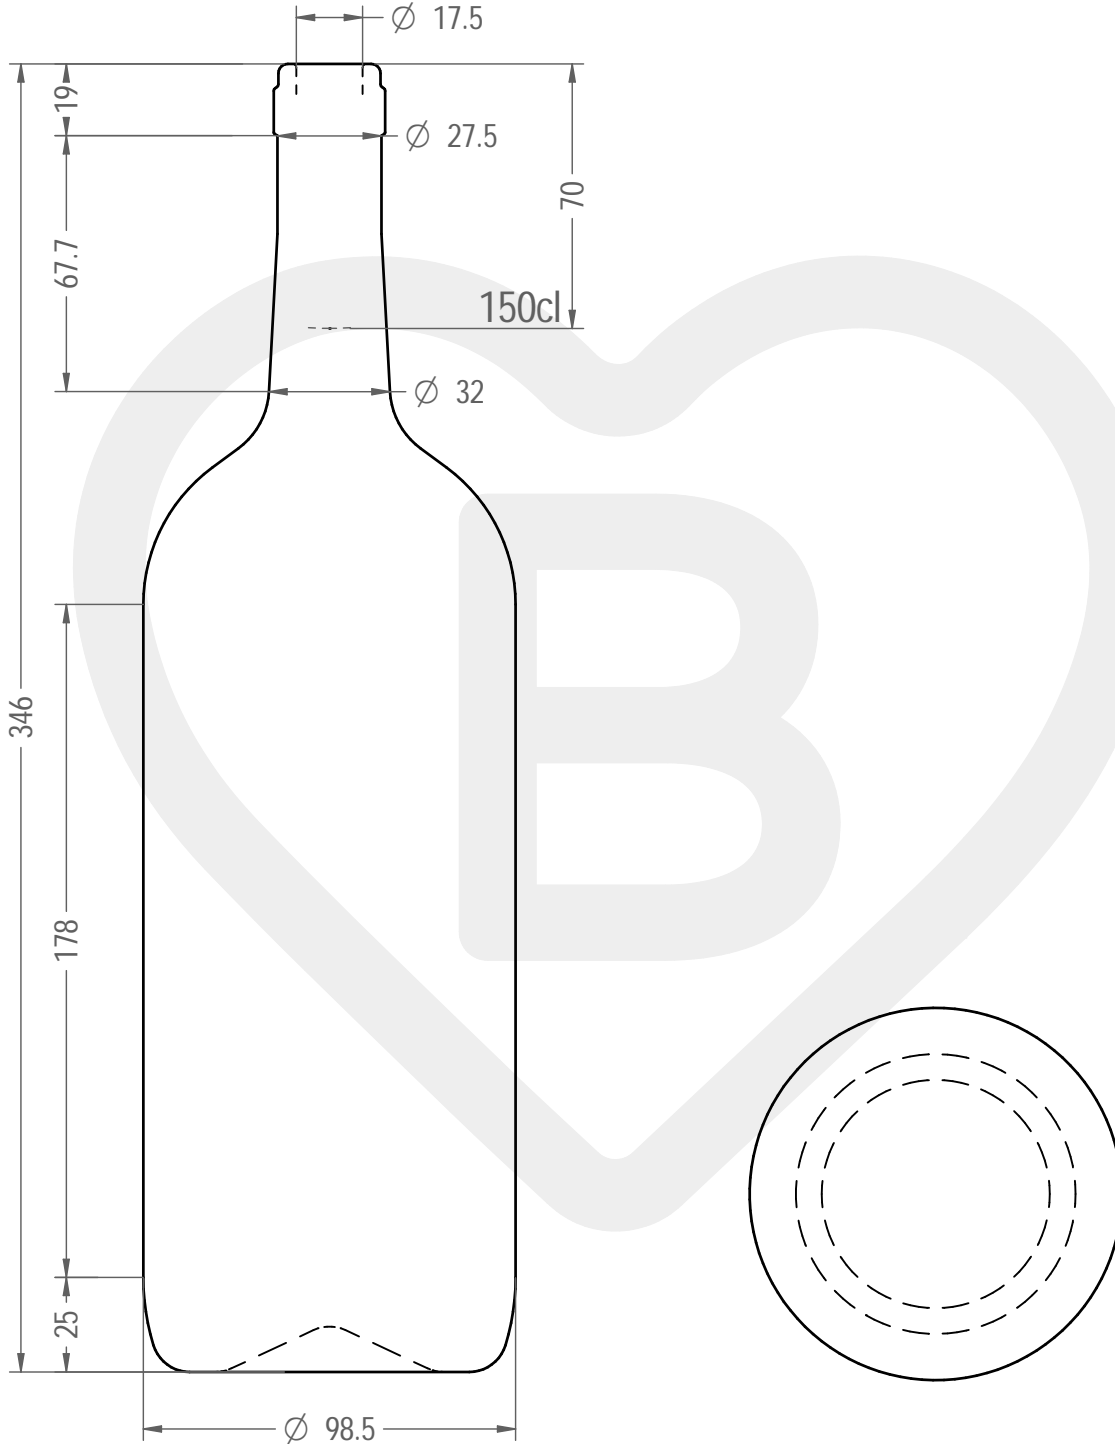

ITEM

B. BORD STD VERONA 1500 S UVAG

Color : UVAG

This drawing is approximate and not binding - Berlin Packaging Italy S.p.A. does not assume any guarantee or obligation for use of this drawing or for information contained therein

| | | | |
|----------------------------|---------|----------------------------|------|
| Brimful capacity (c.c.): | 1520 | Weight (g): | 715 |
| Finish: | SUGHERO | Minimum through bore (mm): | 16,8 |
| Pressure resistance (bar): | - | | |