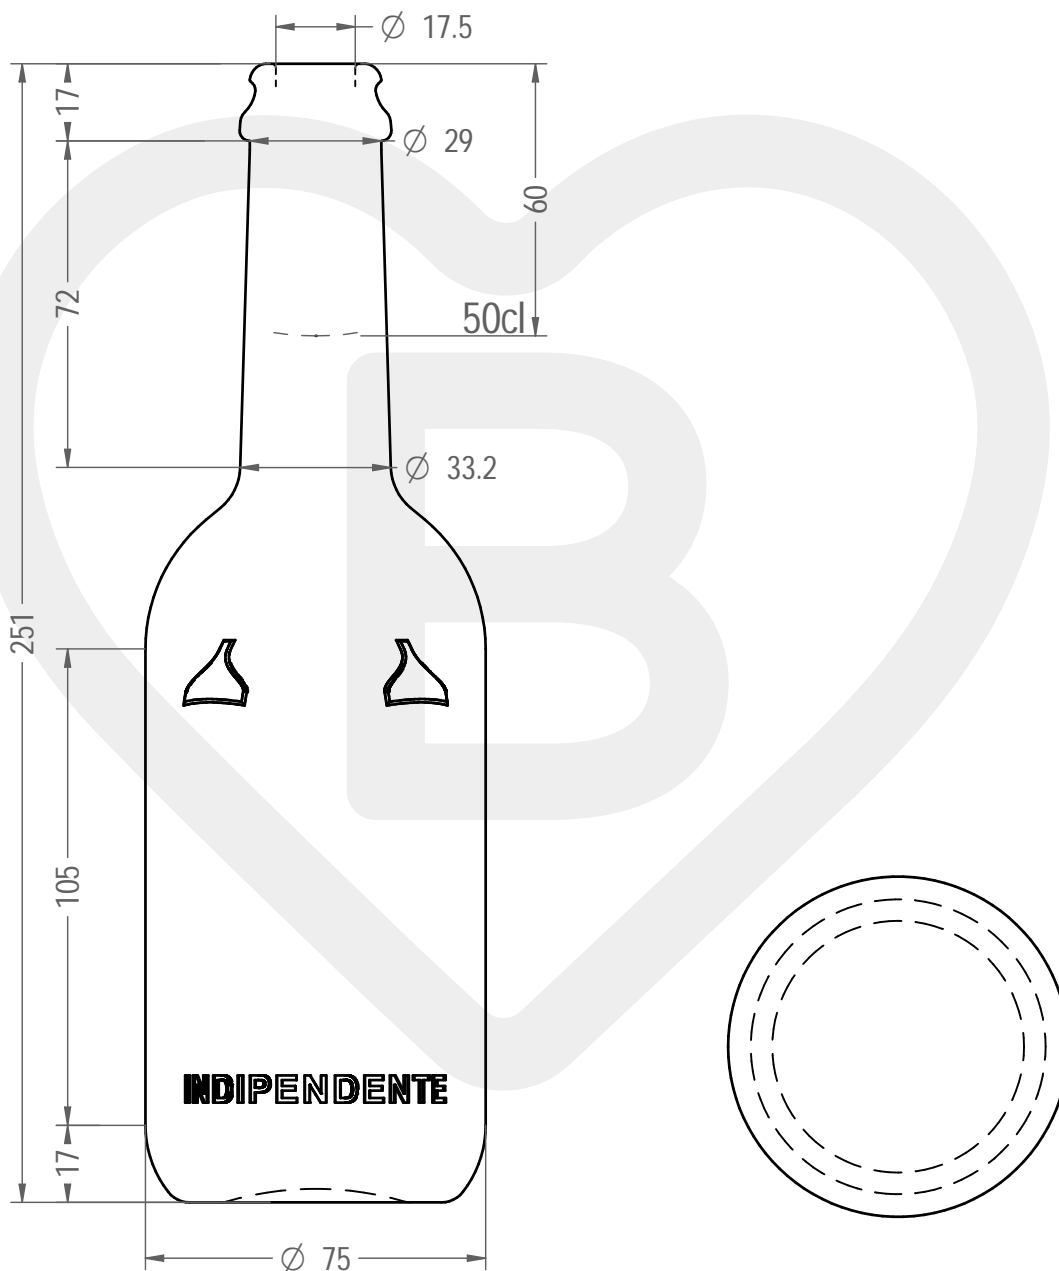

ITEM

B. BIRRA ART INDIP 500 TC 29 VG

Color : GIALLO

berlinpackaging.eu

This drawing is approximate and not binding - Berlin Packaging Italy S.p.A. does not assume any guarantee or obligation for use of this drawing or for information contained therein

Brimful capacity (c.c.):	520	Weight (g):	450
Finish:	TAPPO CORONA	Minimum through bore (mm):	16
Pressure resistance (bar):	-		

For full technical details please contact sales representative

ITEM CODE: **35992P2**