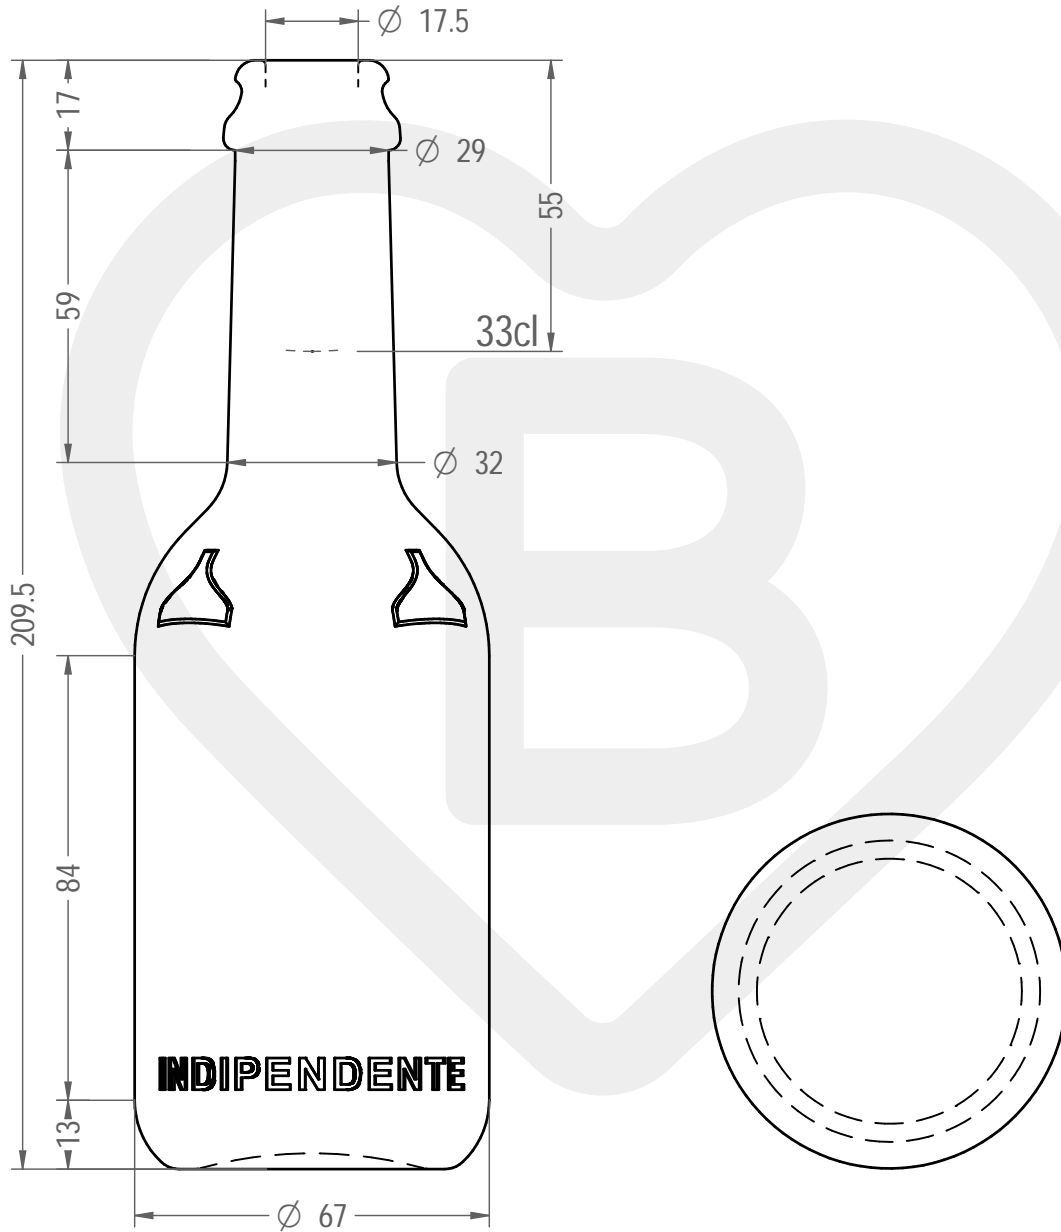

ITEM

B. BIRRA ART INDIP 330 TC 29 VG

Color : GIALLO

This drawing is approximate and not binding - Berlin Packaging Italy S.p.A. does not assume any guarantee or obligation for use of this drawing or for information contained therein

Brimful capacity (c.c.):	349	Weight (g):	300
Finish:	TAPPO CORONA	Minimum through bore (mm):	16
Pressure resistance (bar):	-		

For full technical details please contact sales representative

ITEM CODE: **35991P2**