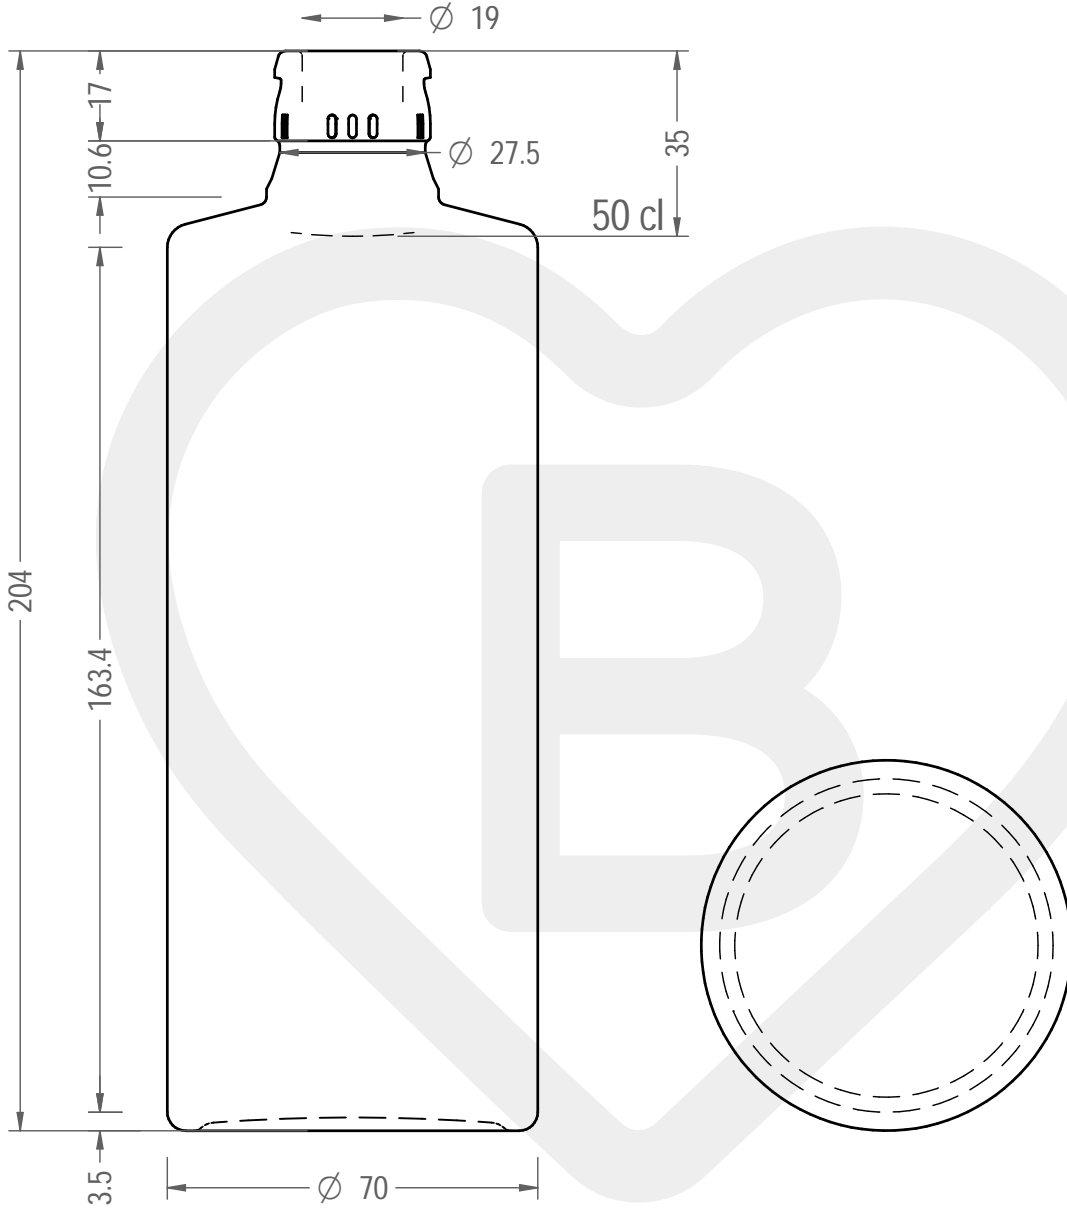

ITEM

BOT OLIO CILINDRICA 500 G1031/47 VA

Color : VERDE ANTICO

This drawing is approximate and not binding - Berlin Packaging Italy S.p.A. does not assume any guarantee or obligation for use of this drawing or for information contained therein

Brimful capacity (c.c.):	518	Weight (g):	400
Finish:	TOP GUALA 1031/47	Minimum through bore (mm):	-
Pressure resistance (bar):	-		

For full technical details please contact sales representative

ITEM CODE: **35643P1**