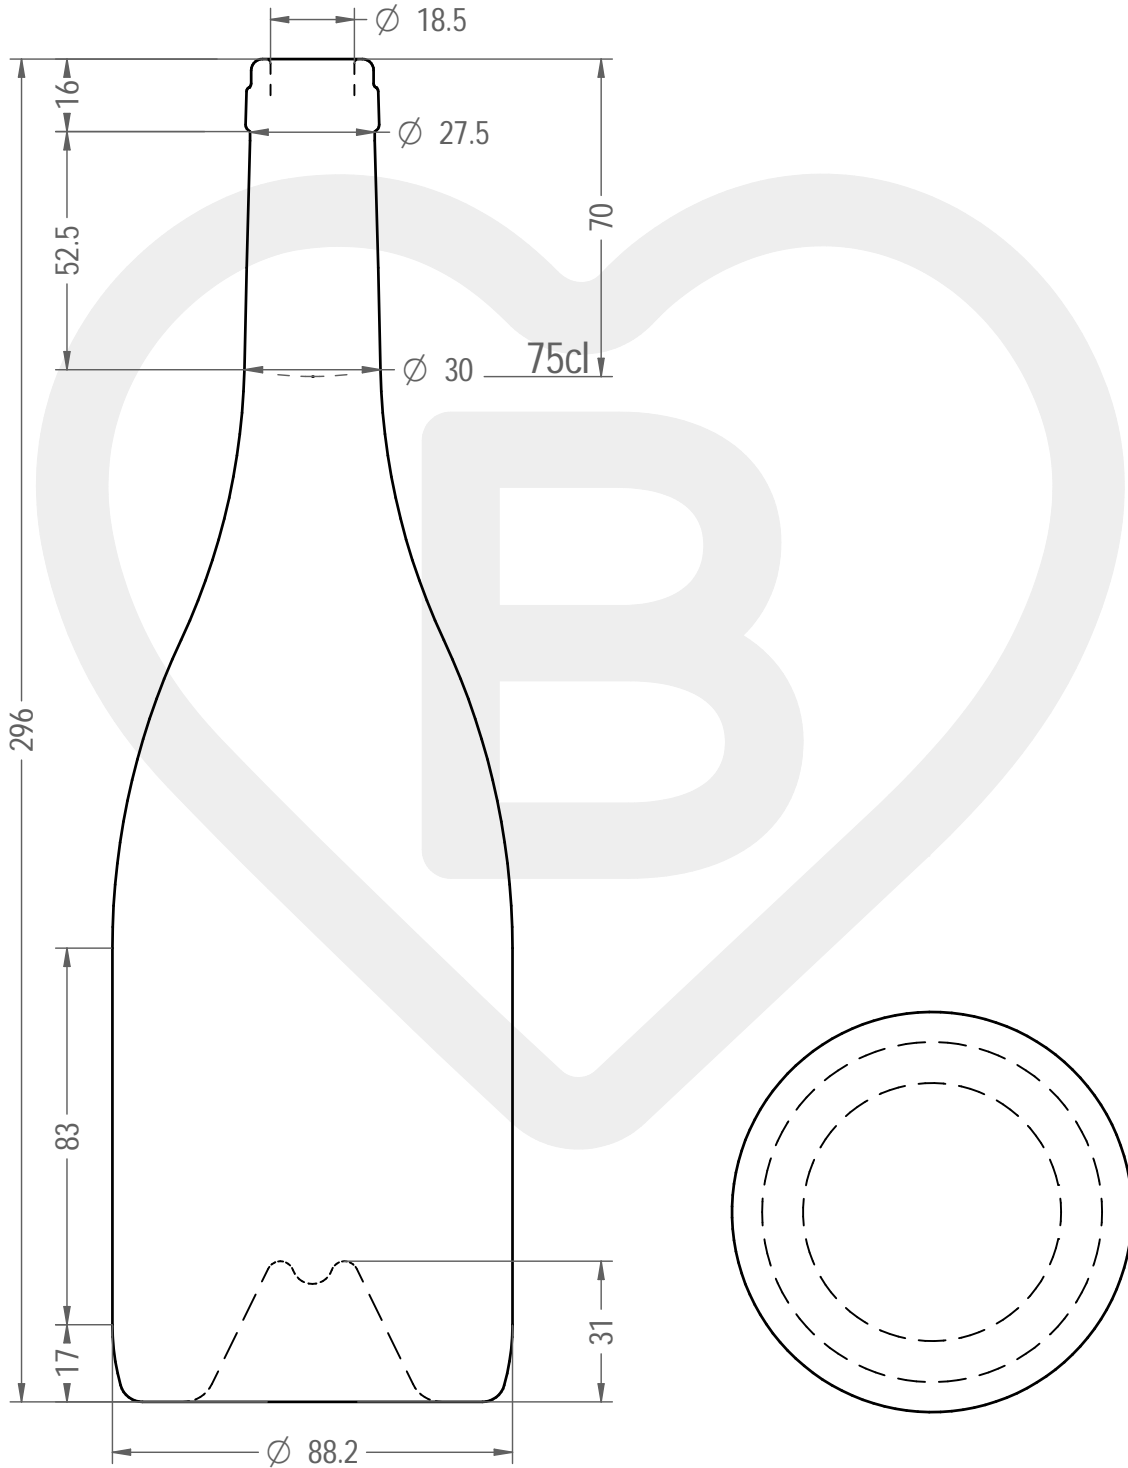

ITEM

BOTT. BORG. AUTHENTIQUE 750 S VA VP

Color : VERDE ANTICO

This drawing is approximate and not binding - Berlin Packaging Italy S.p.A. does not assume any guarantee or obligation for use of this drawing or for information contained therein

Brimful capacity (c.c.):	772	Weight (g):	650
Finish:	SUGHERO	Minimum through bore (mm):	16
Pressure resistance (bar):	-		

For full technical details please contact sales representative

ITEM CODE: **36262P2**