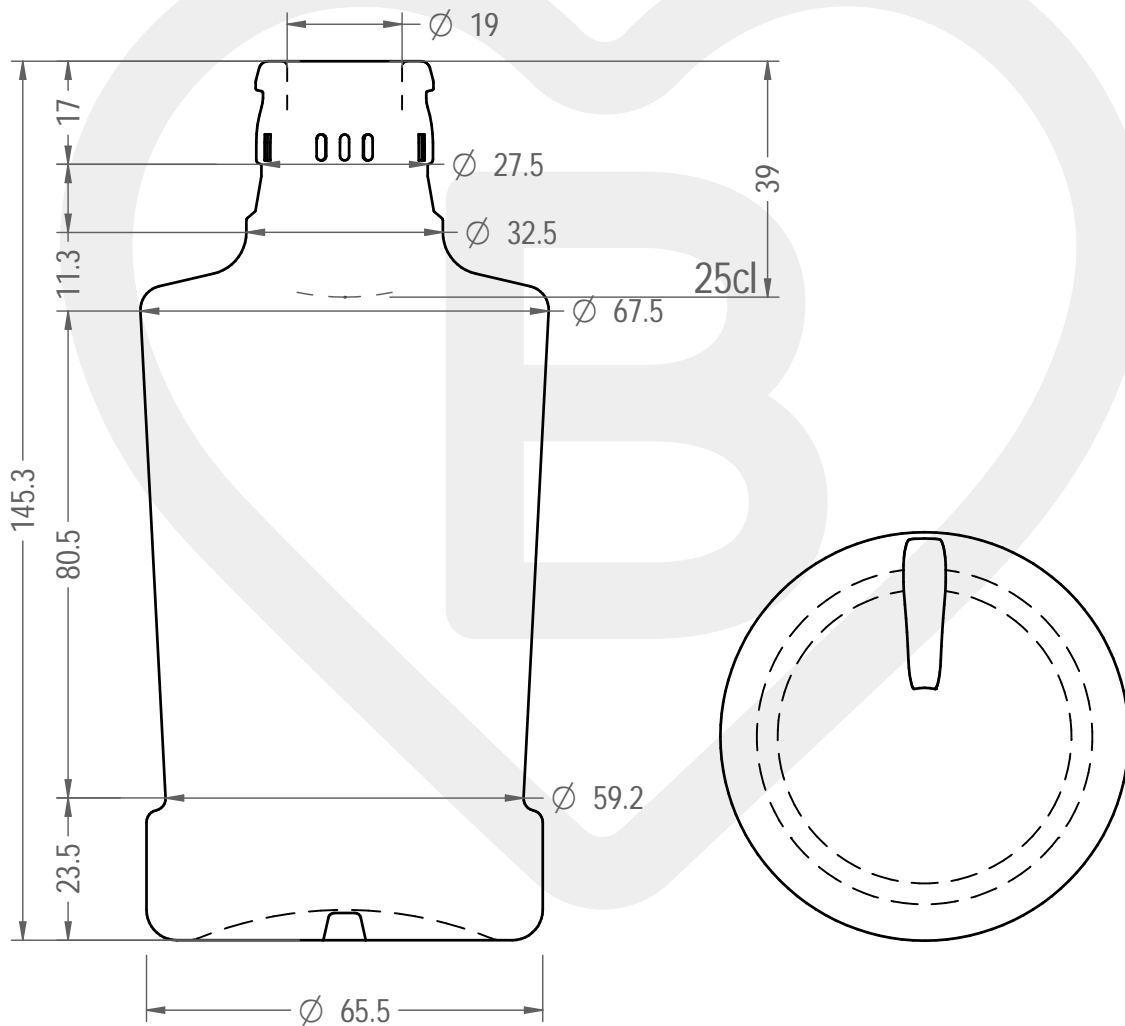

ITEM

B. KING SPALLATA TOP G.1031/47 VA

Color : VERDE ANTICO

This drawing is approximate and not binding - Berlin Packaging Italy S.p.A. does not assume any guarantee or obligation for use of this drawing or for information contained therein

Brimful capacity (c.c.):	268	Weight (g):	250
Finish:	TOP GUALA 1031/47	Minimum through bore (mm):	16
Pressure resistance (bar):	-		

For full technical details please contact sales representative

ITEM CODE: **36224P1**