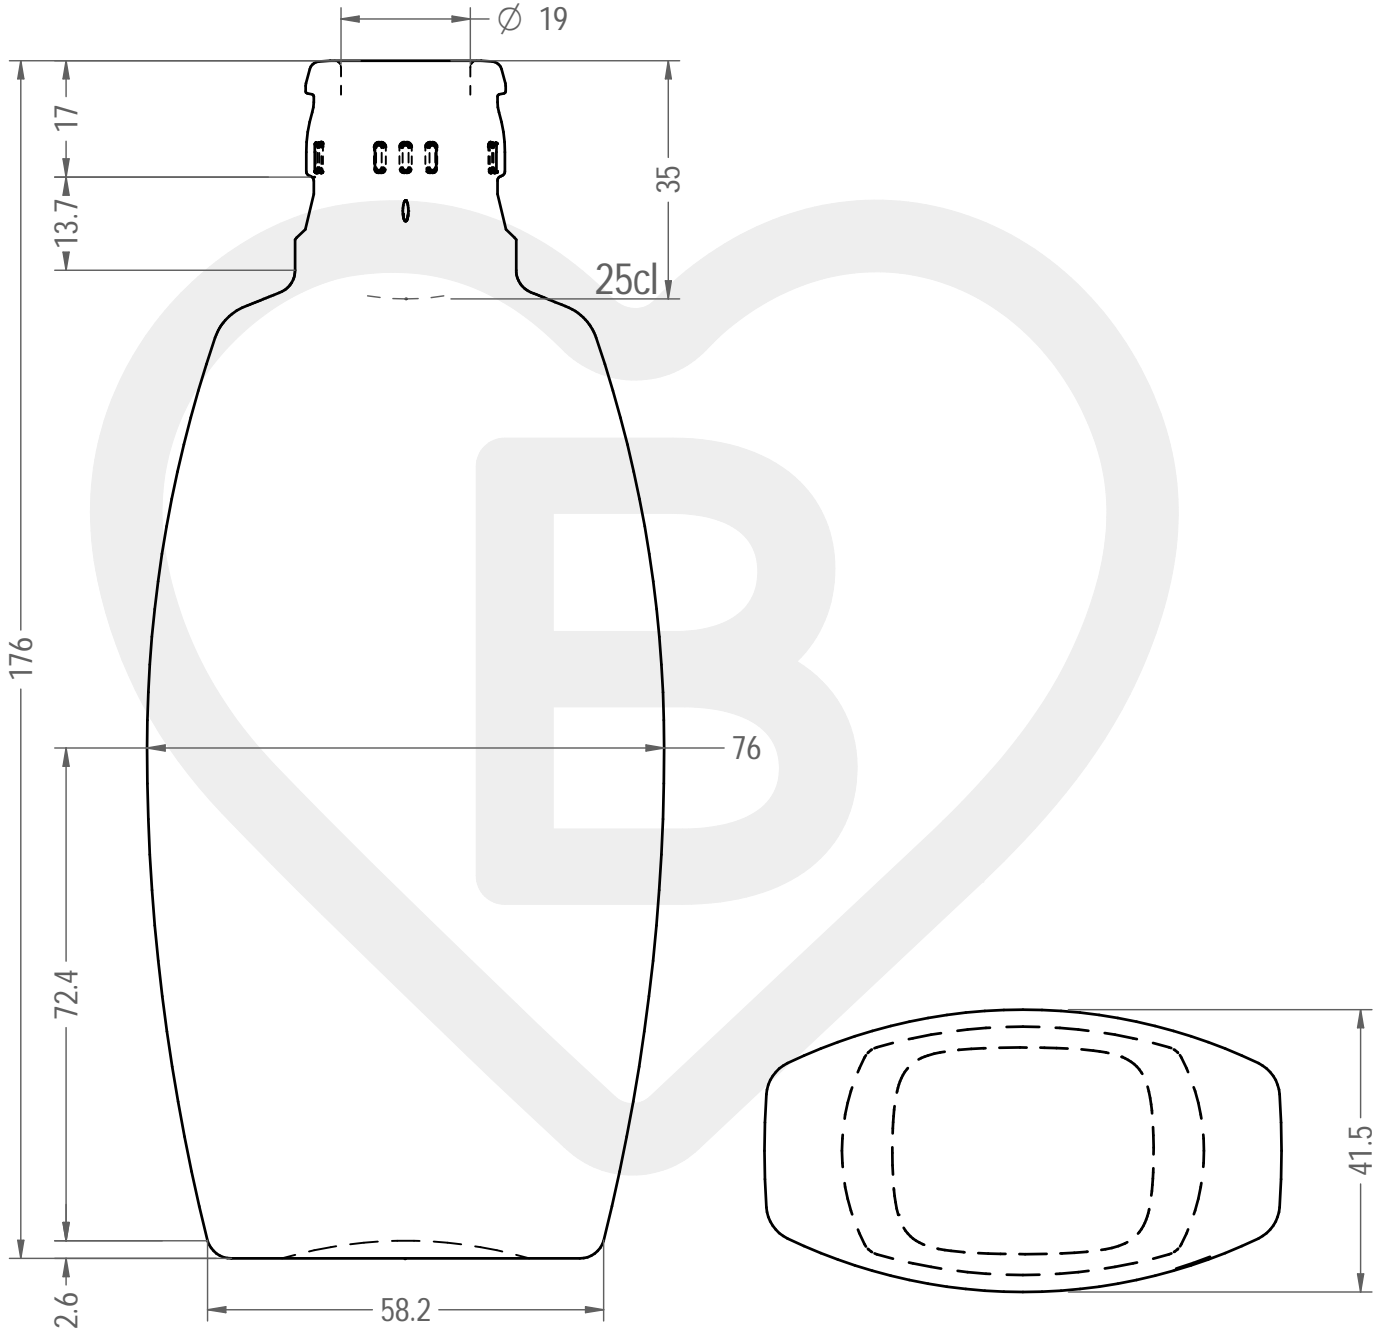

# B. OLEA TOP 250 XATIVA G.1031/47 VA

Color : VERDE ANTICO

This drawing is approximate and not binding - Berlin Packaging Italy S.p.A. does not assume any guarantee or obligation for use of this drawing or for information contained therein

Brimful capacity (c.c.):	260	Weight (g):	250
Finish:	TOP GUALA 1031/47	Minimum through bore (mm):	16
Pressure resistance (bar):	-		

For full technical details please contact sales representative

ITEM CODE: **36054P1**