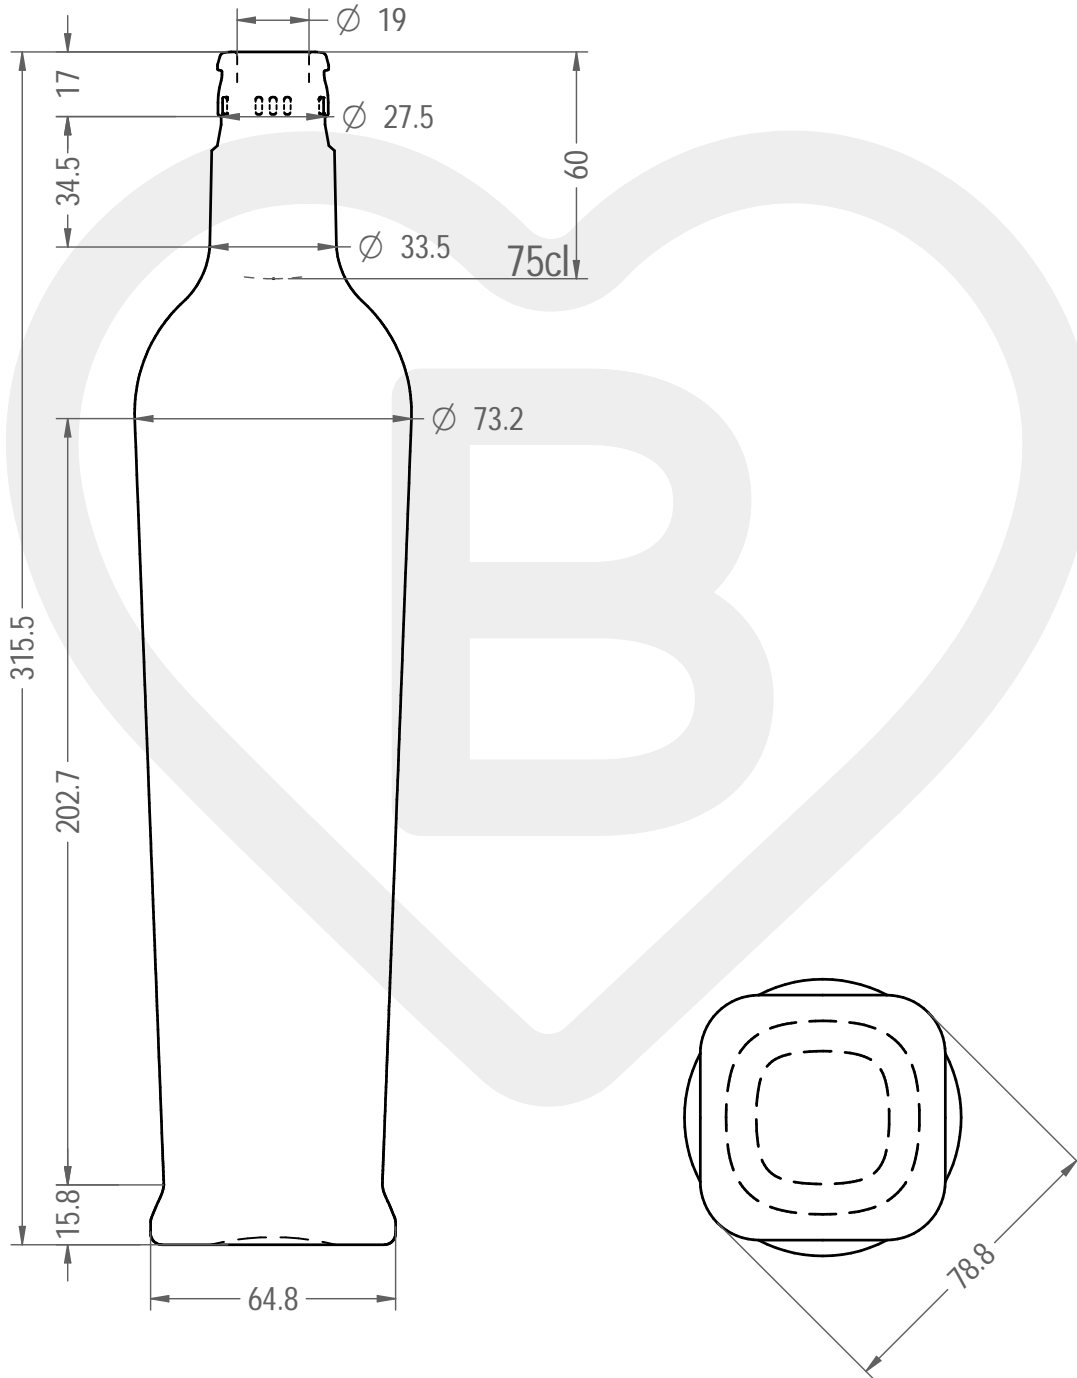

ITEM

B. OLIVOLIO 750 TOP G 1031/47 VA

Color : VERDE ANTICO

This drawing is approximate and not binding - Berlin Packaging Italy S.p.A. does not assume any guarantee or obligation for use of this drawing or for information contained therein

Brimful capacity (c.c.):	777	Weight (g):	500
Finish:	TOP GUALA 1031/47	Minimum through bore (mm):	-
Pressure resistance (bar):	-		

For full technical details please contact sales representative

ITEM CODE: **36030P1**