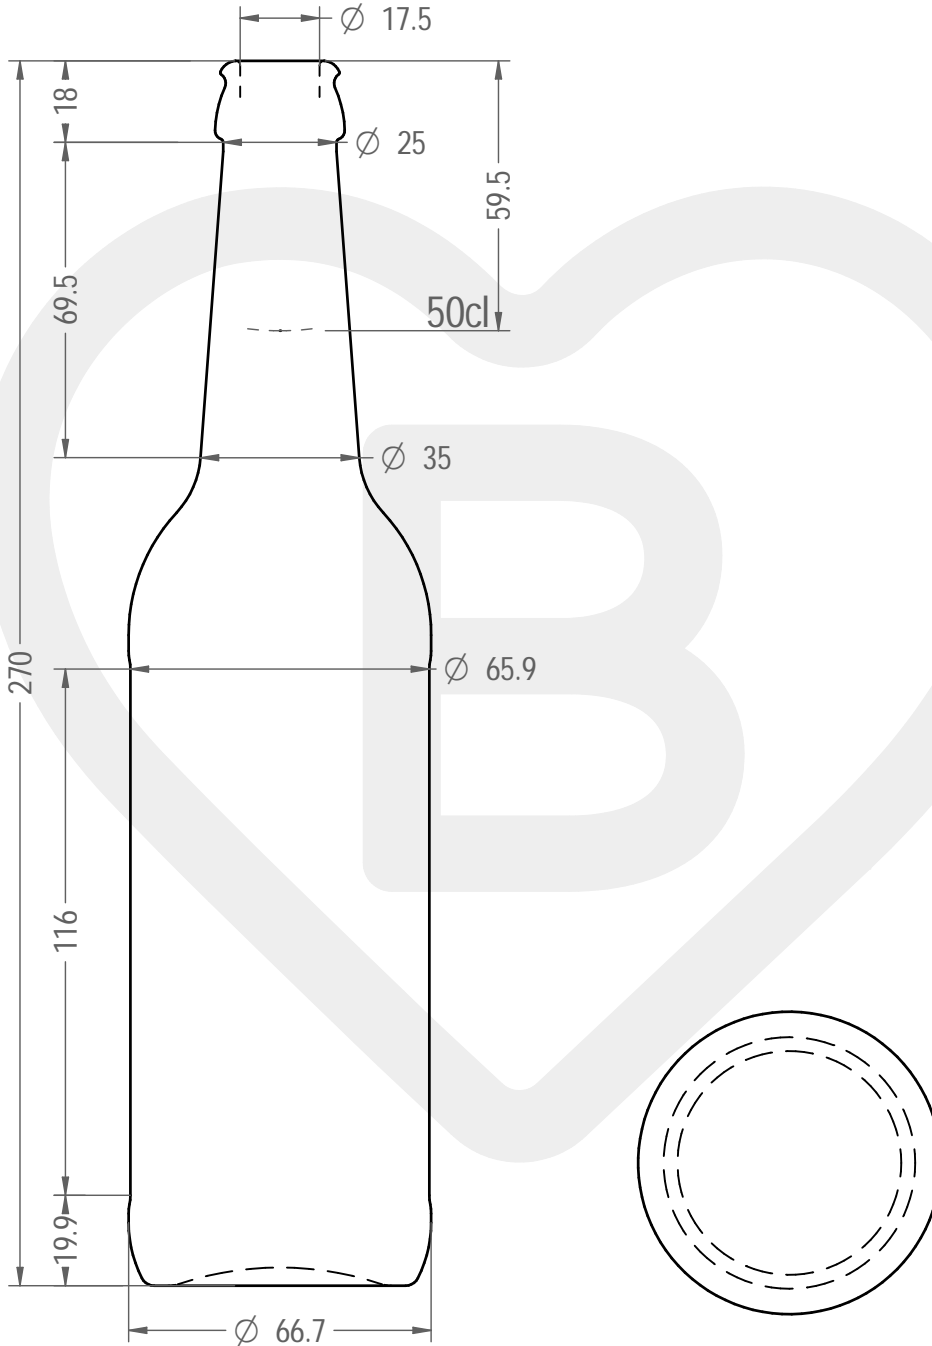

ITEM

B. BIRRA FANES 500 TC 26 SE AMBER

Color : GIALLO

This drawing is approximate and not binding - Berlin Packaging Italy S.p.A. does not assume any guarantee or obligation for use of this drawing or for information contained therein

Brimful capacity (c.c.):	520	Weight (g):	270
Finish:	TAPPO CORONA	Minimum through bore (mm):	15.5
Pressure resistance (bar):	-	ITEM CODE:	35995P2

For full technical details please contact sales representative