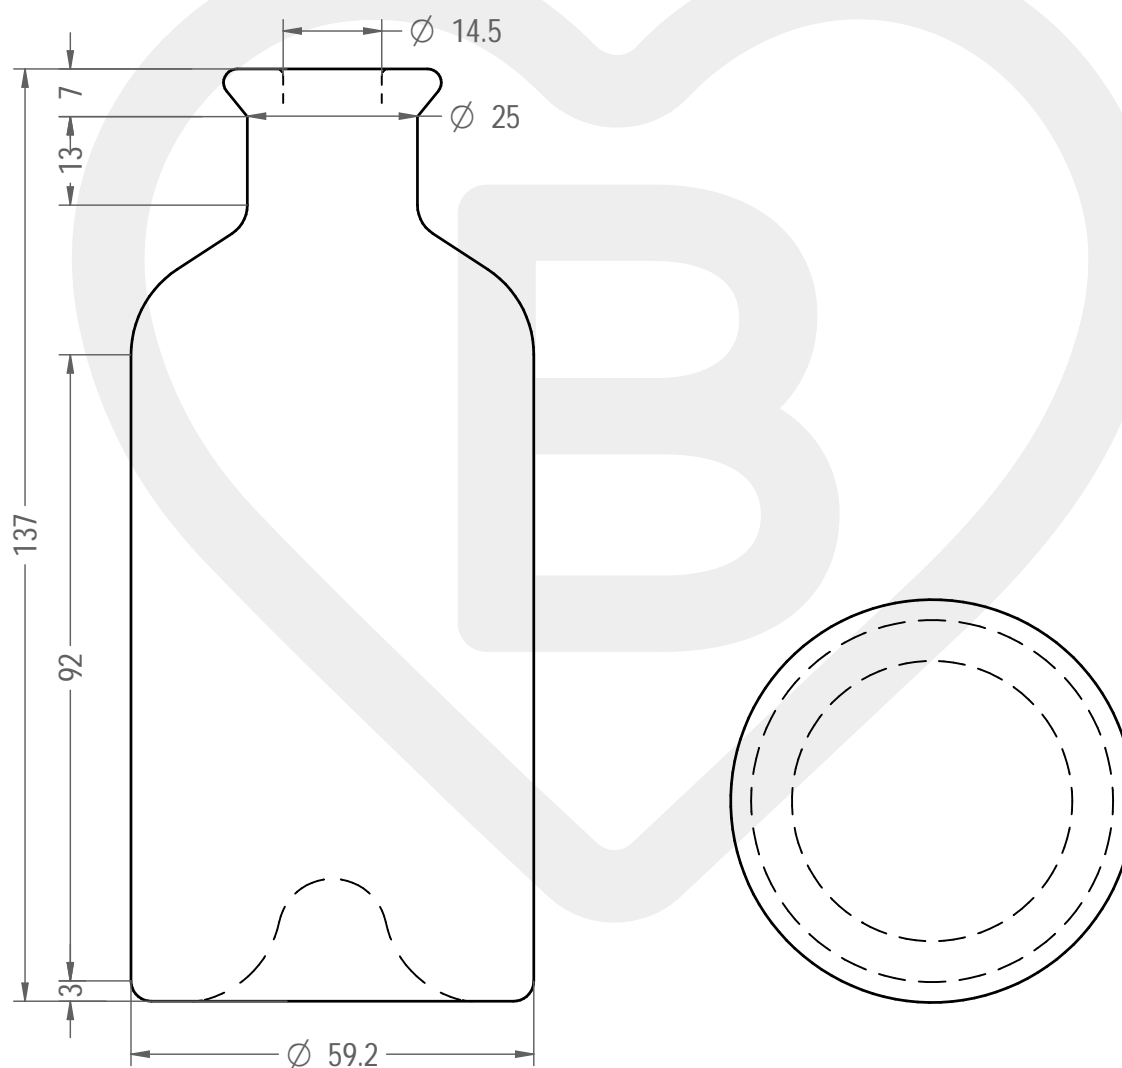

ITEM

BOT. ANTIGUA TONDA 200 BP

Color : BIANCO

berlinpackaging.eu

This drawing is approximate and not binding - Berlin Packaging Italy S.p.A. does not assume any guarantee or obligation for use of this drawing or for information contained therein

Brimful capacity (c.c.):	210	Weight (g):	250
Finish:	BOCCA PROFUMO	Minimum through bore (mm):	14
Pressure resistance (bar):	-		

For full technical details please contact sales representative

ITEM CODE: **35988P1**