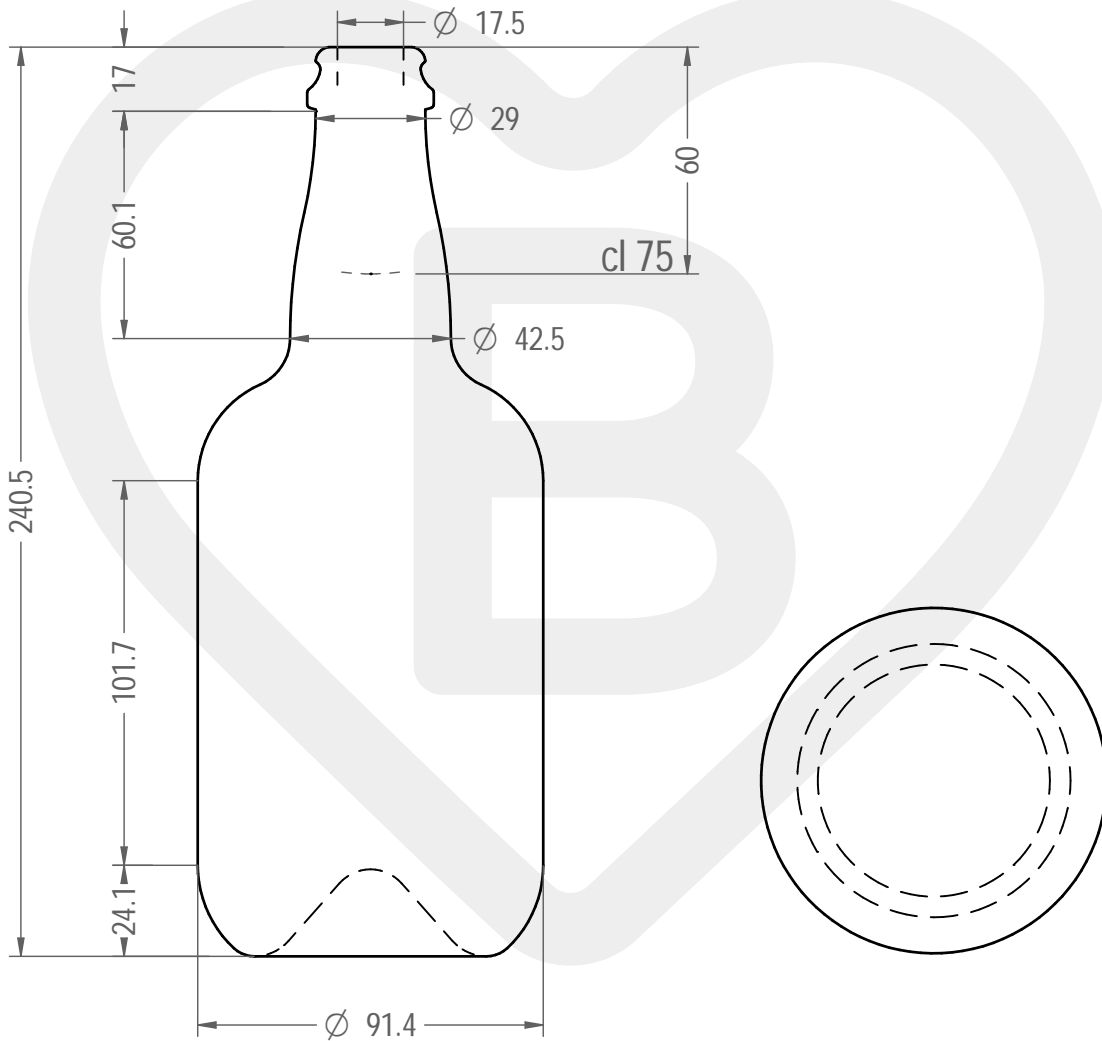

# BOT. BIRRA CLA 750 TC 29 VA

Color : VERDE ANTICO

This drawing is approximate and not binding - Berlin Packaging Italy S.p.A. does not assume any guarantee or obligation for use of this drawing or for information contained therein

Brimful capacity (c.c.):	777	Weight (g):	600
Finish:	TAPPO CORONA	Minimum through bore (mm):	-
Pressure resistance (bar):	-		

For full technical details please contact sales representative

ITEM CODE: **35789P2**