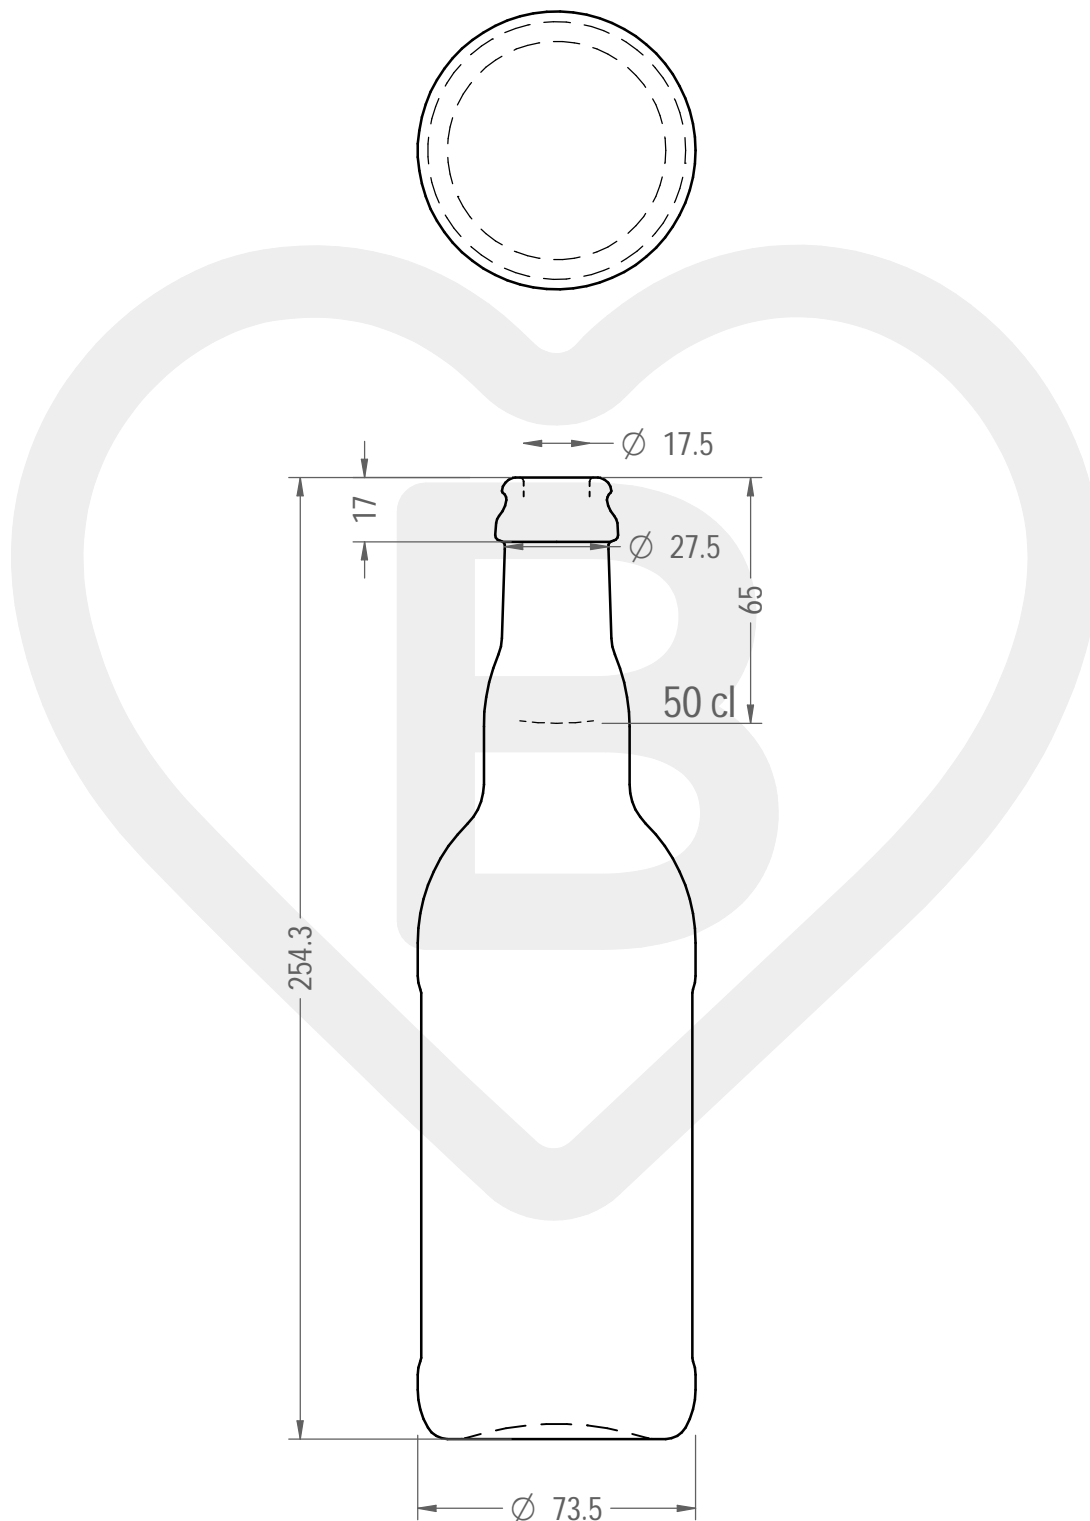

ITEM

BOT. BIRRA ARBON 500 TC 29 SE VA

Color : VERDE ANTICO

berlinpackaging.eu

This drawing is approximate and not binding - Berlin Packaging Italy S.p.A. does not assume any guarantee or obligation for use of this drawing or for information contained therein

Brimful capacity (c.c.):	0	Weight (g):	500
Finish:	TAPPO CORONA	Minimum through bore (mm):	-
Pressure resistance (bar):	-		

For full technical details please contact sales representative

ITEM CODE: **35788P2**