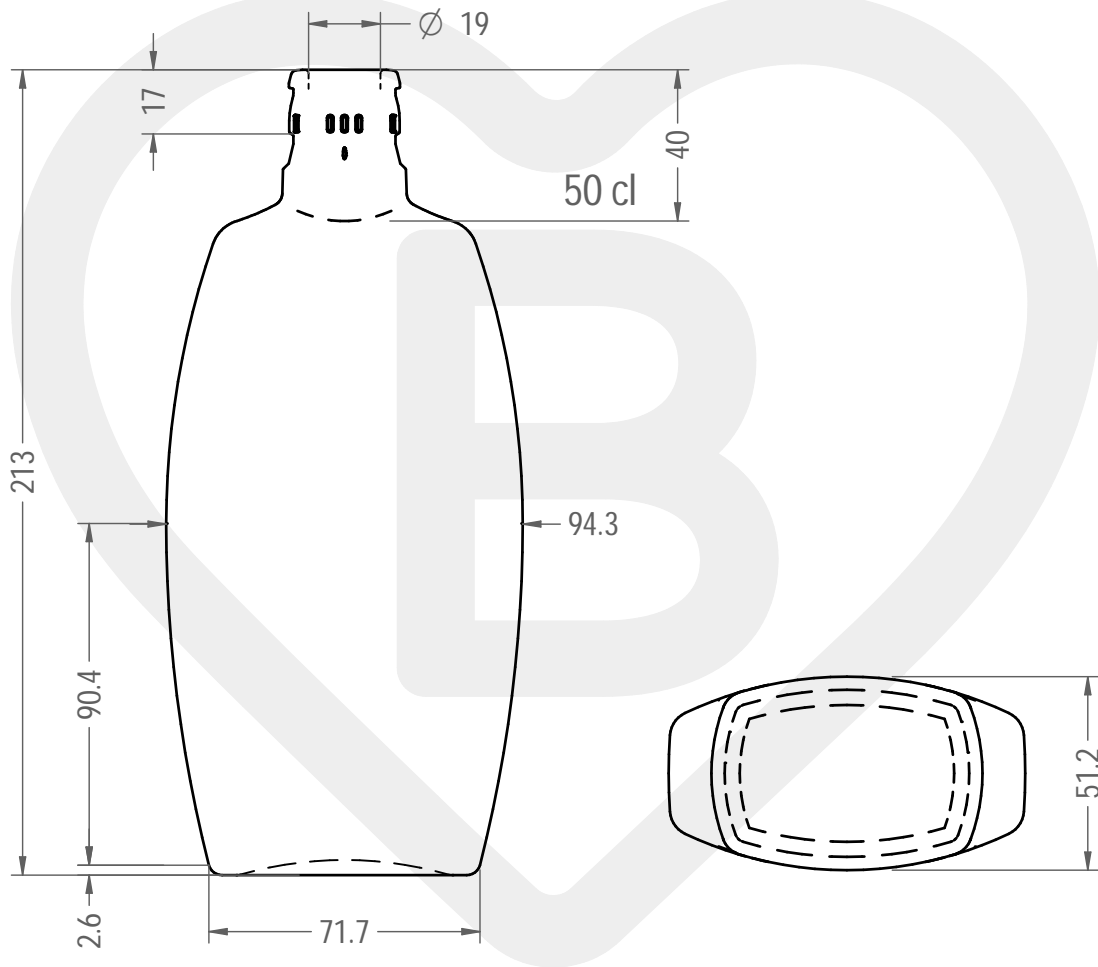

ITEM

BOT. OLEA TOP 500 G 1031/47 VA

Color : VERDE ANTICO

This drawing is approximate and not binding - Berlin Packaging Italy S.p.A. does not assume any guarantee or obligation for use of this drawing or for information contained therein

Brimful capacity (c.c.):	515	Weight (g):	400
Finish:	TOP GUALA 1031/47	Minimum through bore (mm):	16
Pressure resistance (bar):	-		

For full technical details please contact sales representative

ITEM CODE: **35417P2**