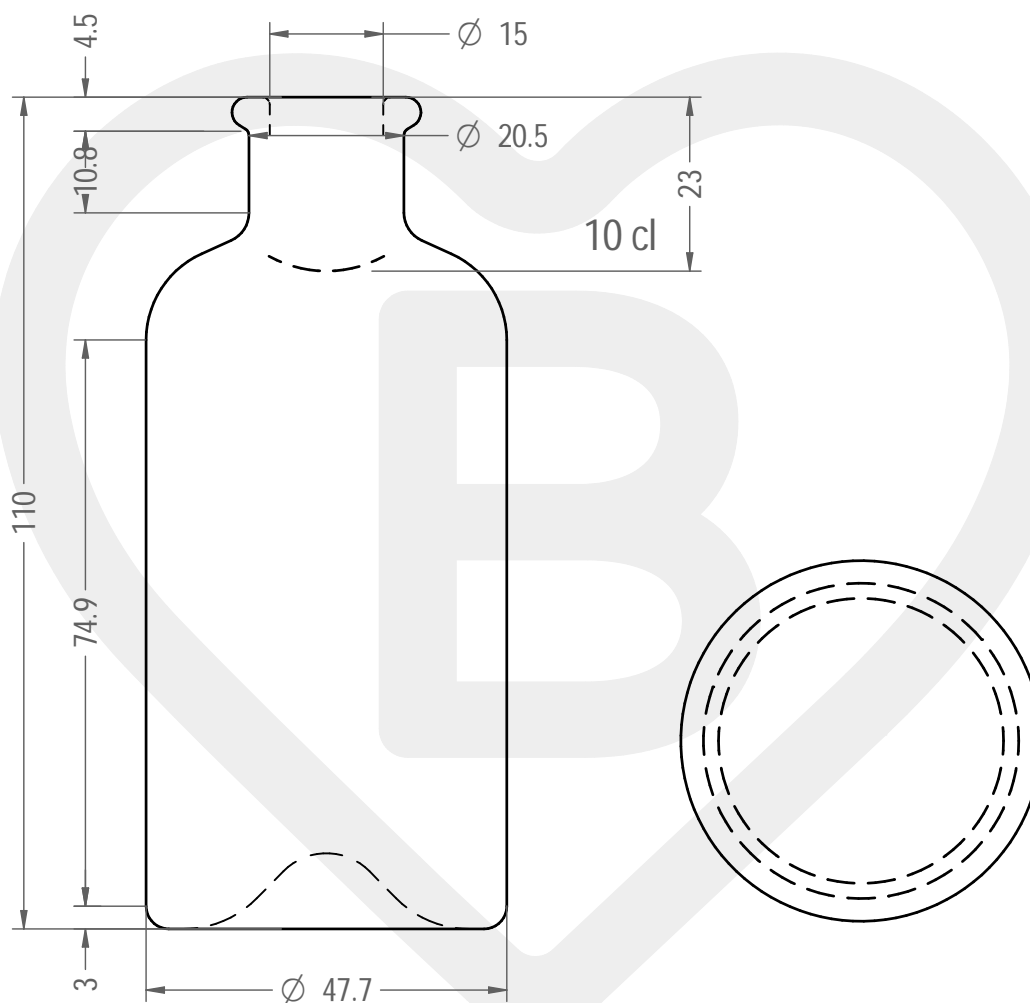

# BOT. REDONDA 100 A 4,5

Color : BIANCO

berlinpackaging.eu

This drawing is approximate and not binding - Berlin Packaging Italy S.p.A. does not assume any guarantee or obligation for use of this drawing or for information contained therein

Brimful capacity (c.c.):	105	Weight (g):	140
Finish:	ANELLO	Minimum through bore (mm):	-
Pressure resistance (bar):	-		

For full technical details please contact sales representative

ITEM CODE: **35393P2**