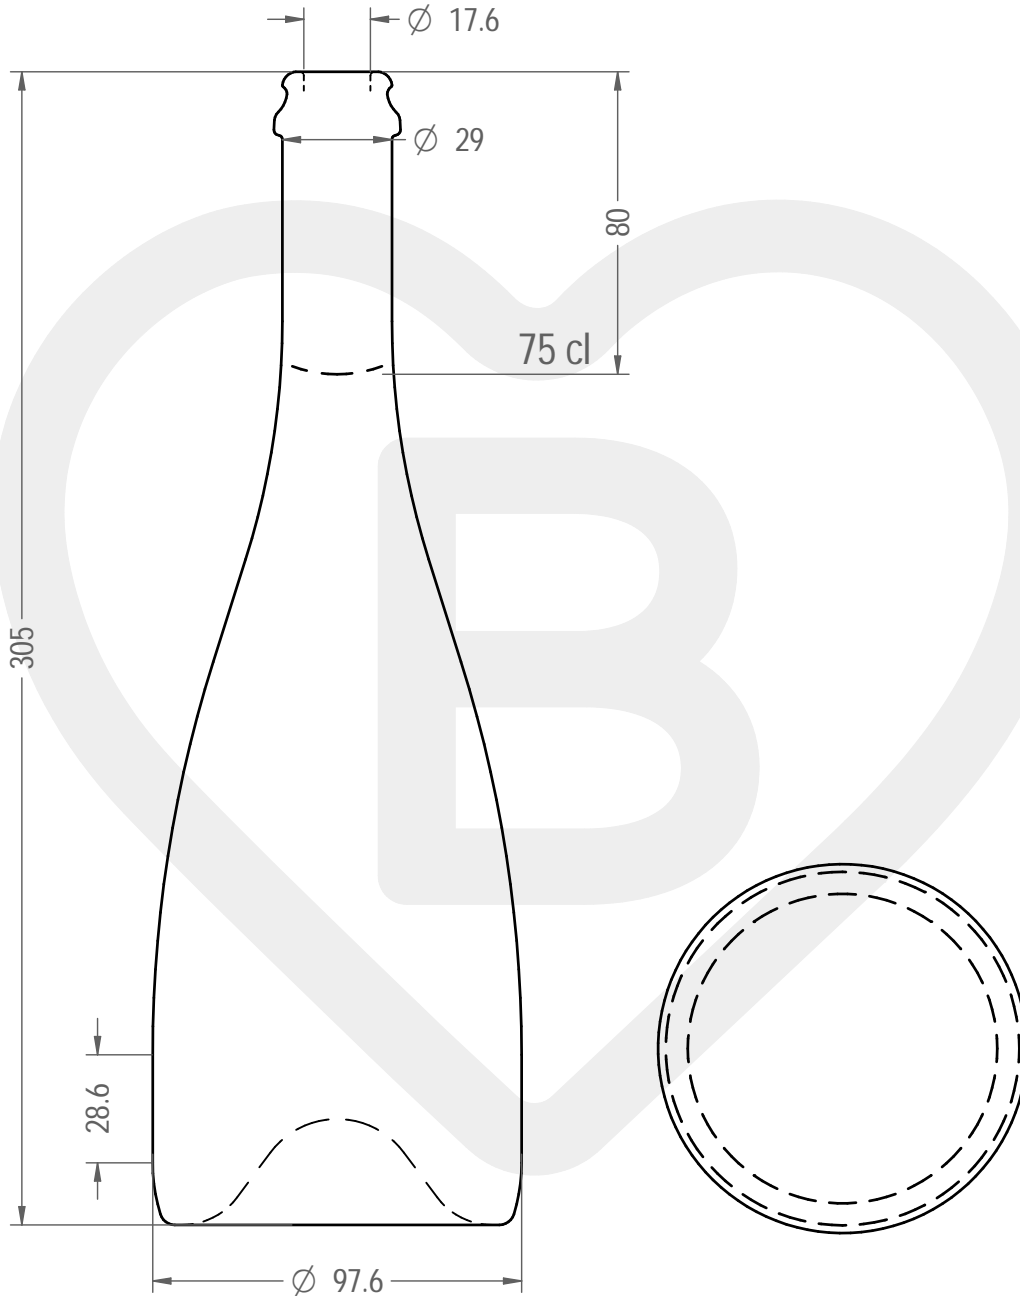

ITEM

BOT SPUM TOSCA 750 TC 29 VA

Color : VERDE ANTICO

This drawing is approximate and not binding - Berlin Packaging Italy S.p.A. does not assume any guarantee or obligation for use of this drawing or for information contained therein

Brimful capacity (c.c.):	0.000	Weight (g):	750
Finish:	TAPPO CORONA	Minimum through bore (mm):	16
Pressure resistance (bar):	-		

For full technical details please contact sales representative

ITEM CODE: **30070P3**