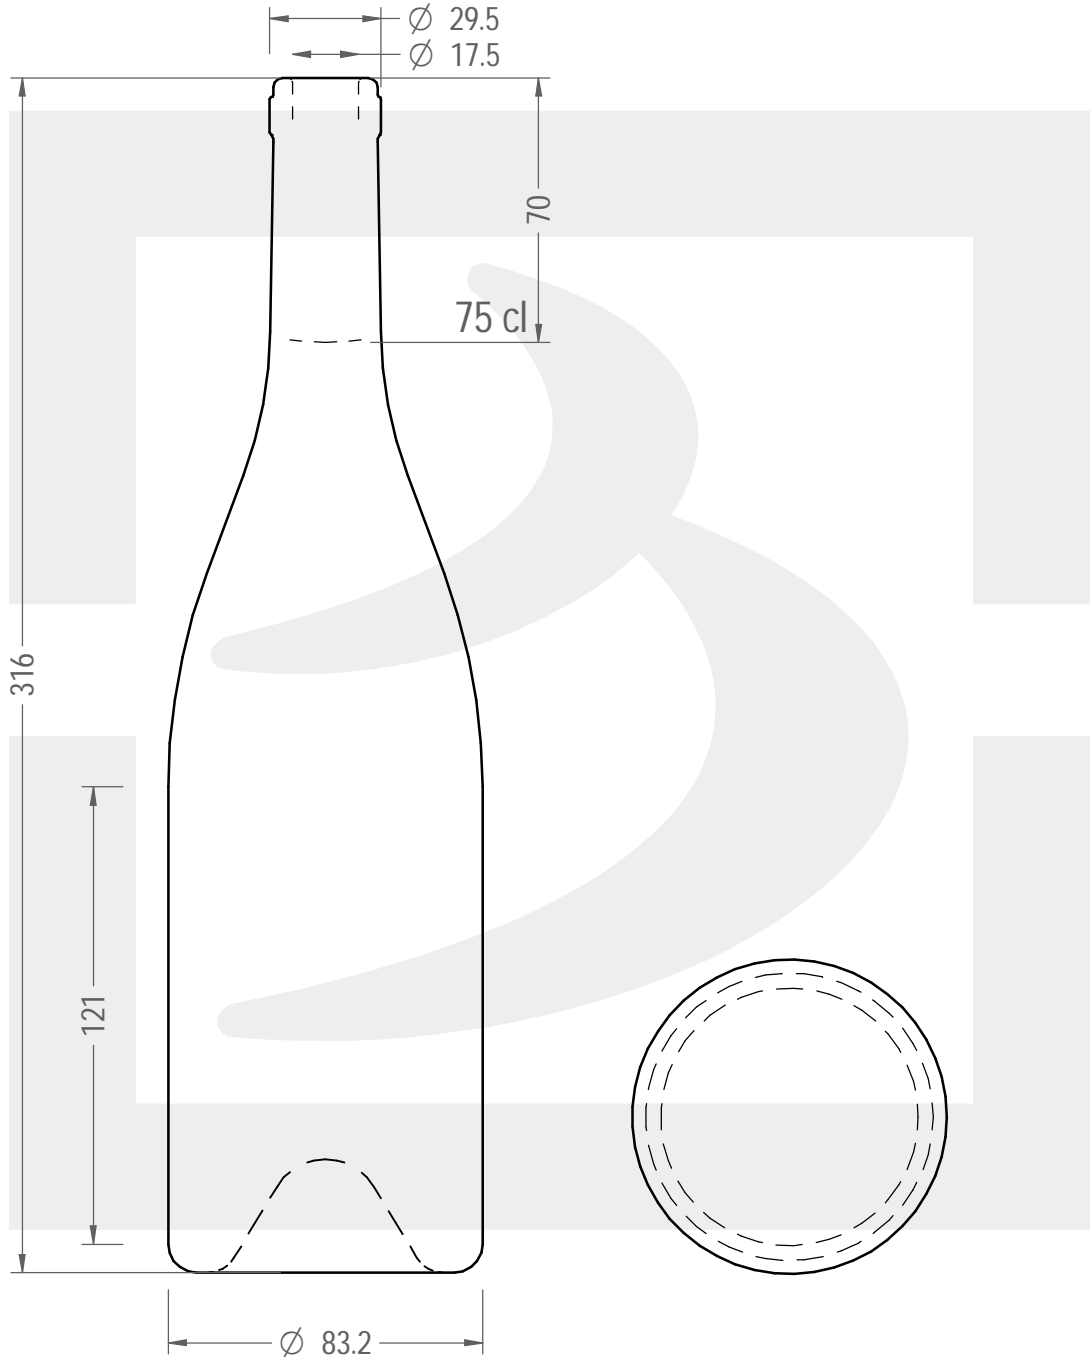

ARTICOLO / ITEM

BOT. BORG GAR70 750 S VA

Colore : VERDE ANTICO
Color :

bruni glass

berlinpackaging.eu

Il disegno è puramente indicativo e non vincolante - Berlin Packaging Italy S.p.A. non assume garanzia od obbligazione alcuna per l'utilizzo del presente disegno nè per le informazioni in esso riportate
This drawing is approximate and not binding - Berlin Packaging Italy S.p.A. does not assume any guarantee or obligation for use of this drawing or for information contained therein

Capacità R.B. (c.c.):	0.000	Peso vetro (gr):	700
Brimful capacity (c.c.):		Glass weight (gr):	
Altezza tot. (mm):	316	Bocca:	SUGHERO
Total height (mm):		Finish:	
Diametro corpo (mm):	83.1	Min. foro passante (mm):	16
Body diameter (mm):		Minimum through bore (mm):	
Resistenza a pressione (bar):	-	Scala:	1:2
Pressure resistance (bar):		Scale:	

Per ulteriori informazioni tecniche contattare il referente commerciale
For full technical details please contact sales representative

COD. ARTICOLO / ITEM CODE
28656P3

Data ultimo aggiornamento / Last update: 21/10/2021
Origine / Source: 28656