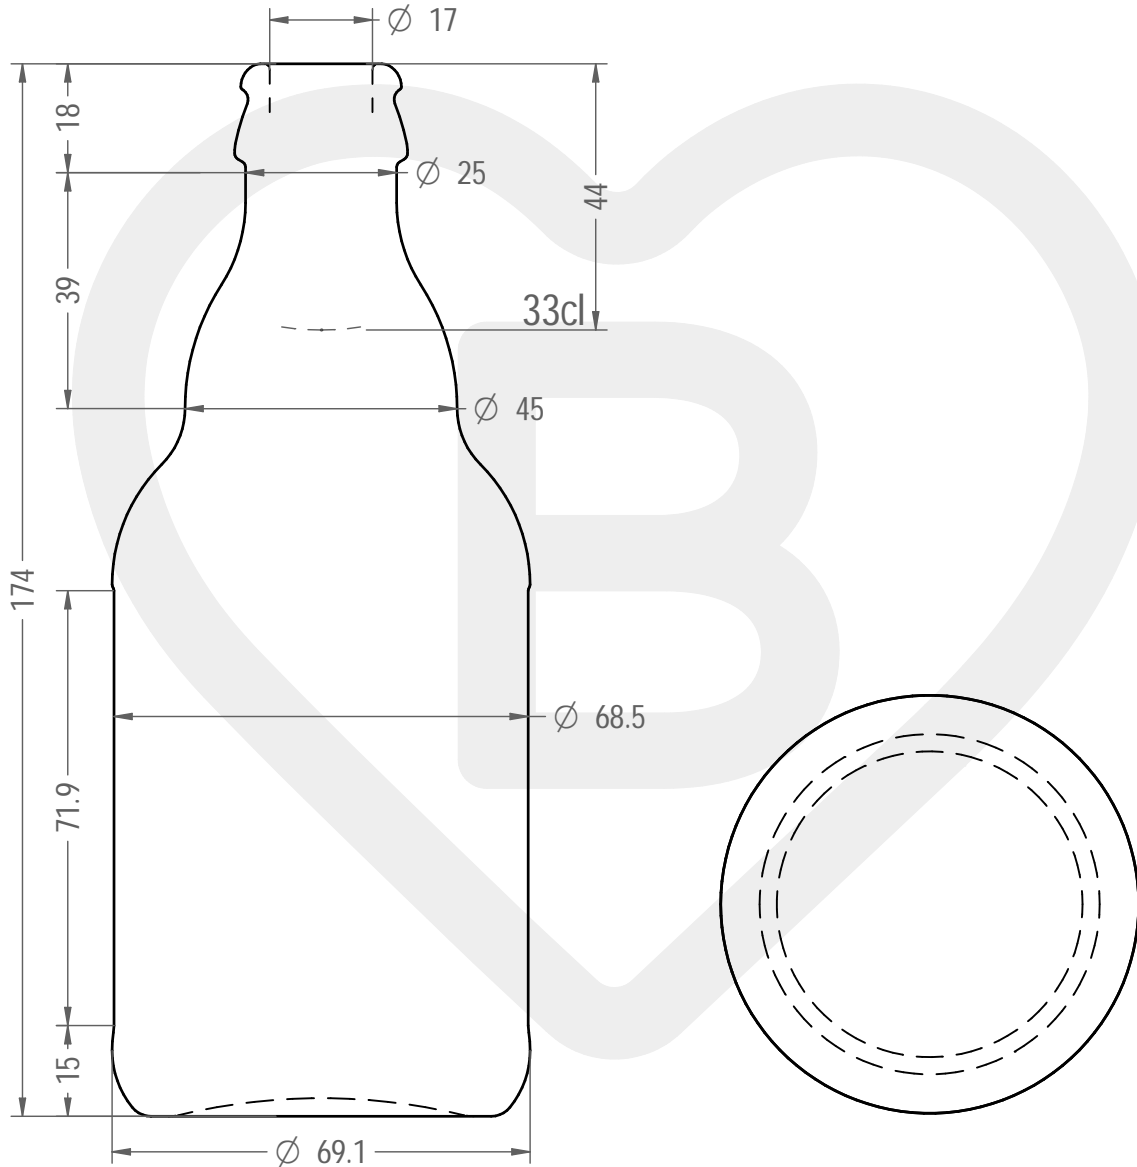

# B. BIRRA STEINI 330 TC 26 VG SD

Color : GIALLO

This drawing is approximate and not binding - Berlin Packaging Italy S.p.A. does not assume any guarantee or obligation for use of this drawing or for information contained therein

Brimful capacity (c.c.):	345	Weight (g):	255
Finish:	TAPPO CORONA	Minimum through bore (mm):	-
Pressure resistance (bar):	-		

For full technical details please contact sales representative

ITEM CODE: **35765P3**