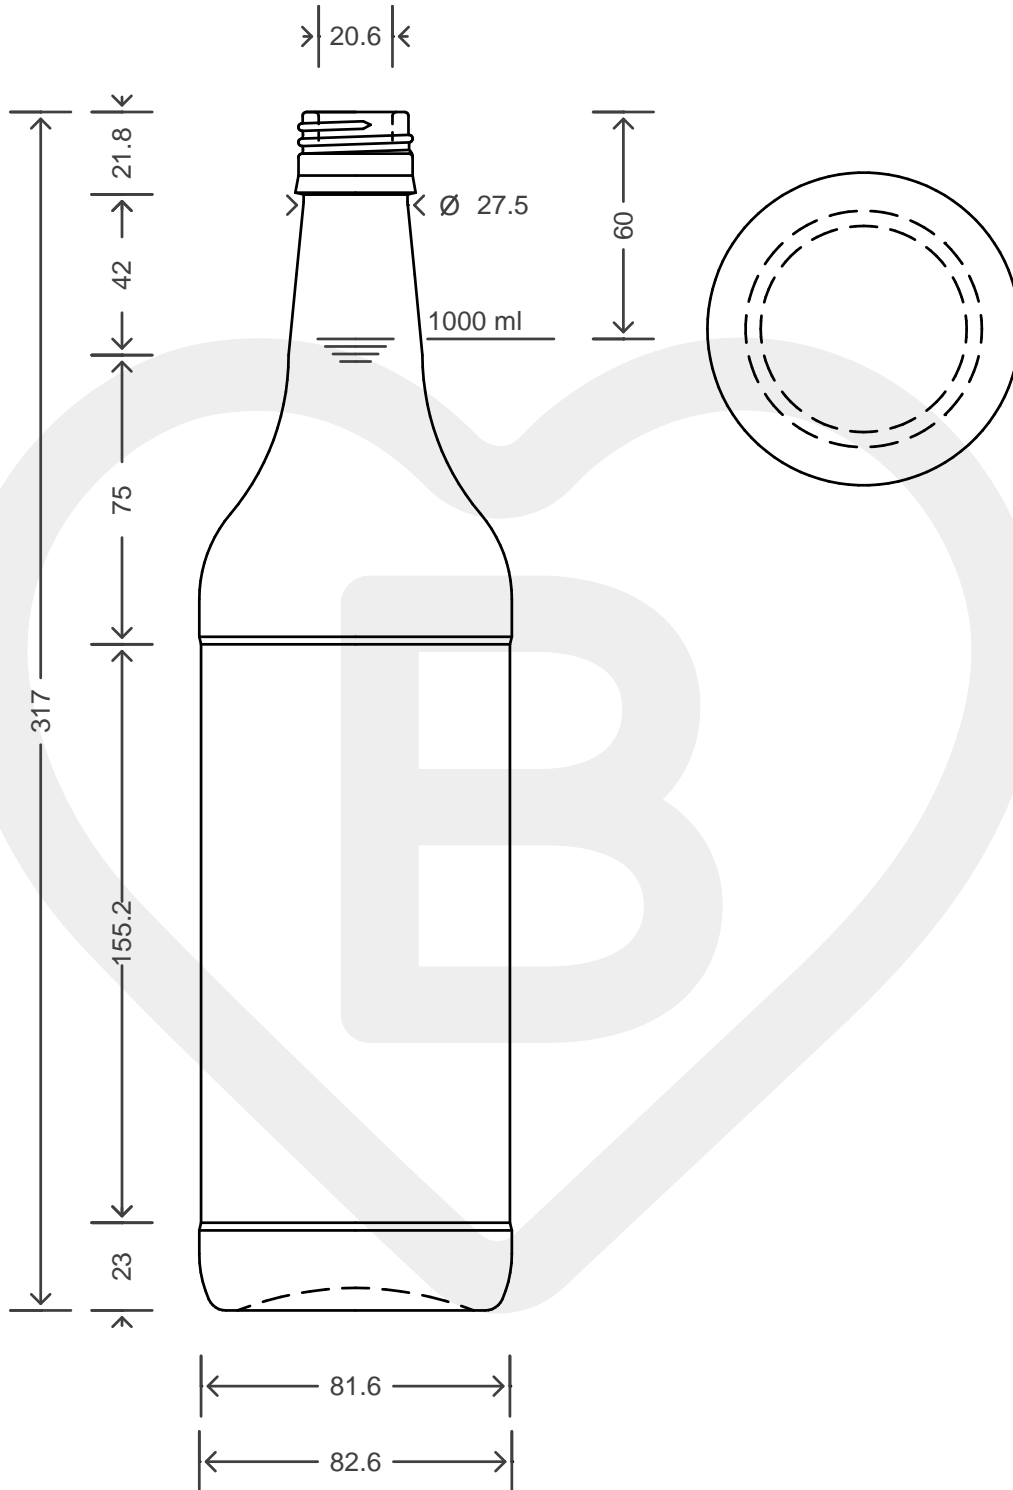

ITEM

BOT VERMOUTH 1000 LT P31,5X44 SM PG

Color : VERDE SMERALDO

This drawing is approximate and not binding - Berlin Packaging Italy S.p.A. does not assume any guarantee or obligation for use of this drawing or for information contained therein

Brimful capacity (c.c.):	1024	Weight (g):	440
Finish:	PILFER-PROOF	Minimum through bore (mm):	18,5
Pressure resistance (bar):	-		

For full technical details please contact sales representative

ITEM CODE: **21628P2**