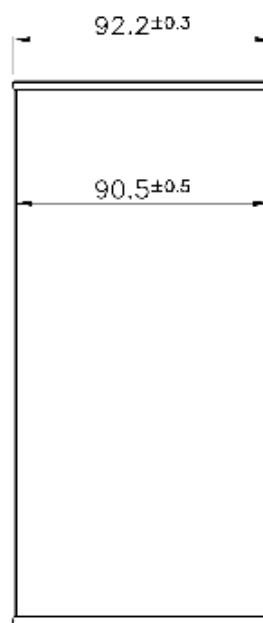

Colore :

Color :

Rectangular can NEW SIZE 90x147

Hole Ø32 DIN 2035 – Metal handle

H
180
194
260

DIN 2035 HOLE PROFILE Ø32

SCALE 2:1