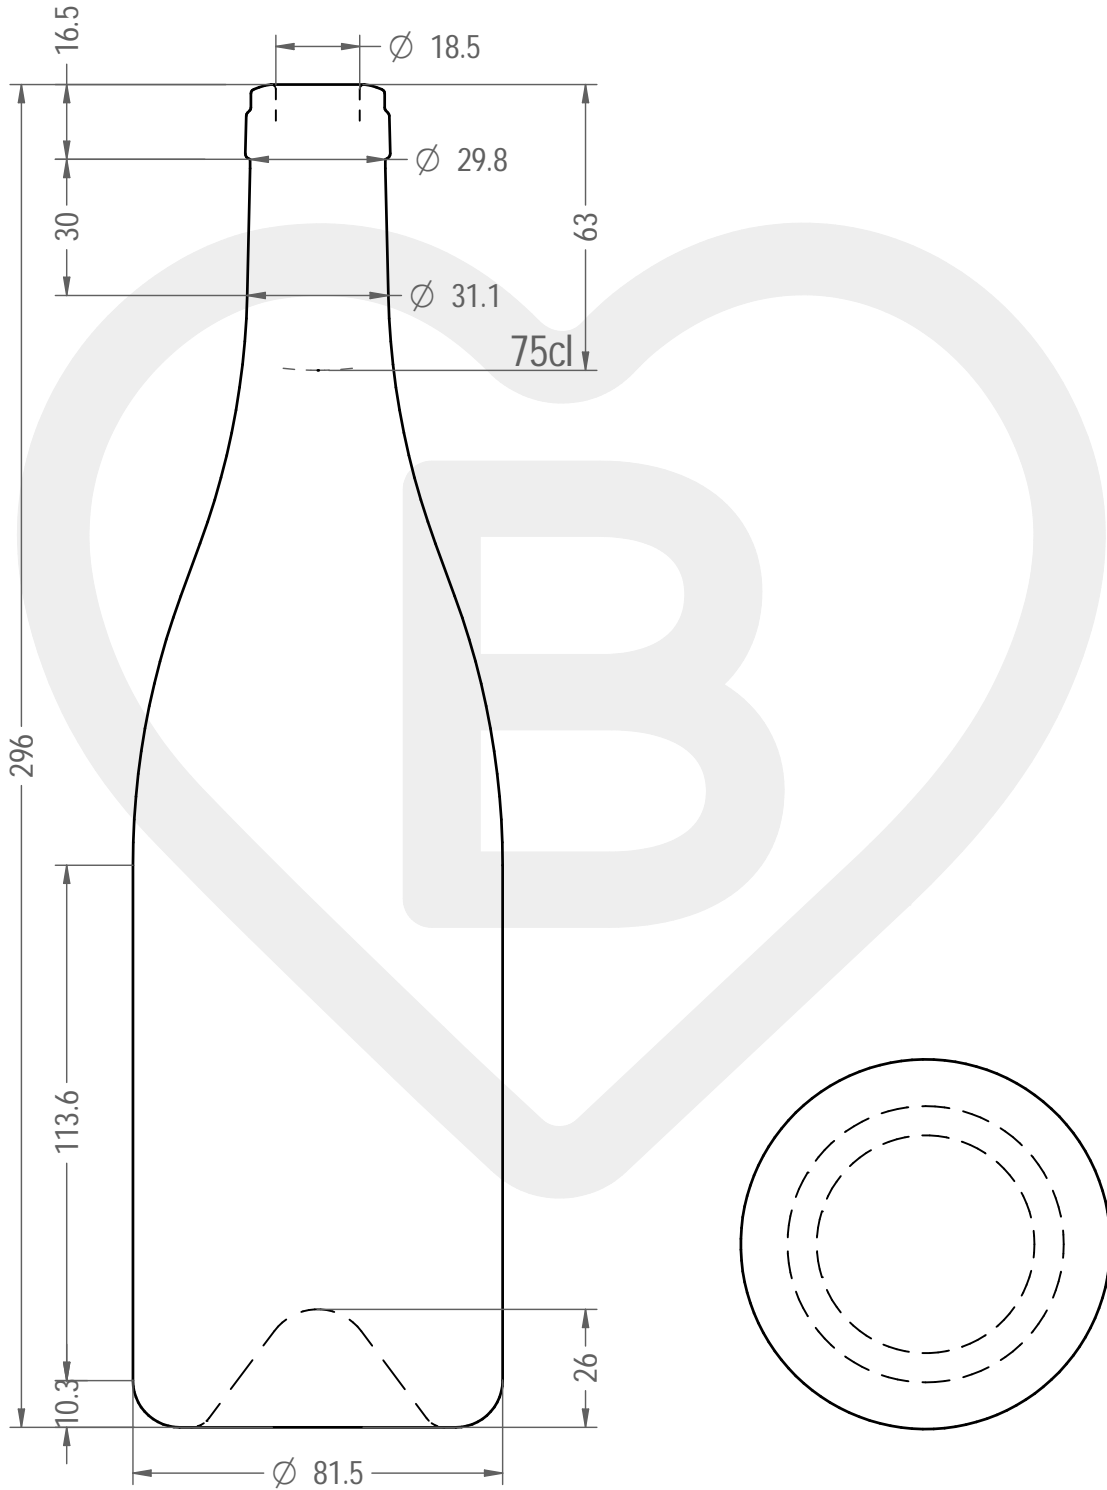

# BOTT. BORG ELLENICA 750 CARRÈ VA BA

Color : VERDE ANTICO

This drawing is approximate and not binding - Berlin Packaging Italy S.p.A. does not assume any guarantee or obligation for use of this drawing or for information contained therein

Brimful capacity (c.c.):	777	Weight (g):	580
Finish:	SUGHERO	Minimum through bore (mm):	-
Pressure resistance (bar):	-		

For full technical details please contact sales representative

ITEM CODE: **19722P3**