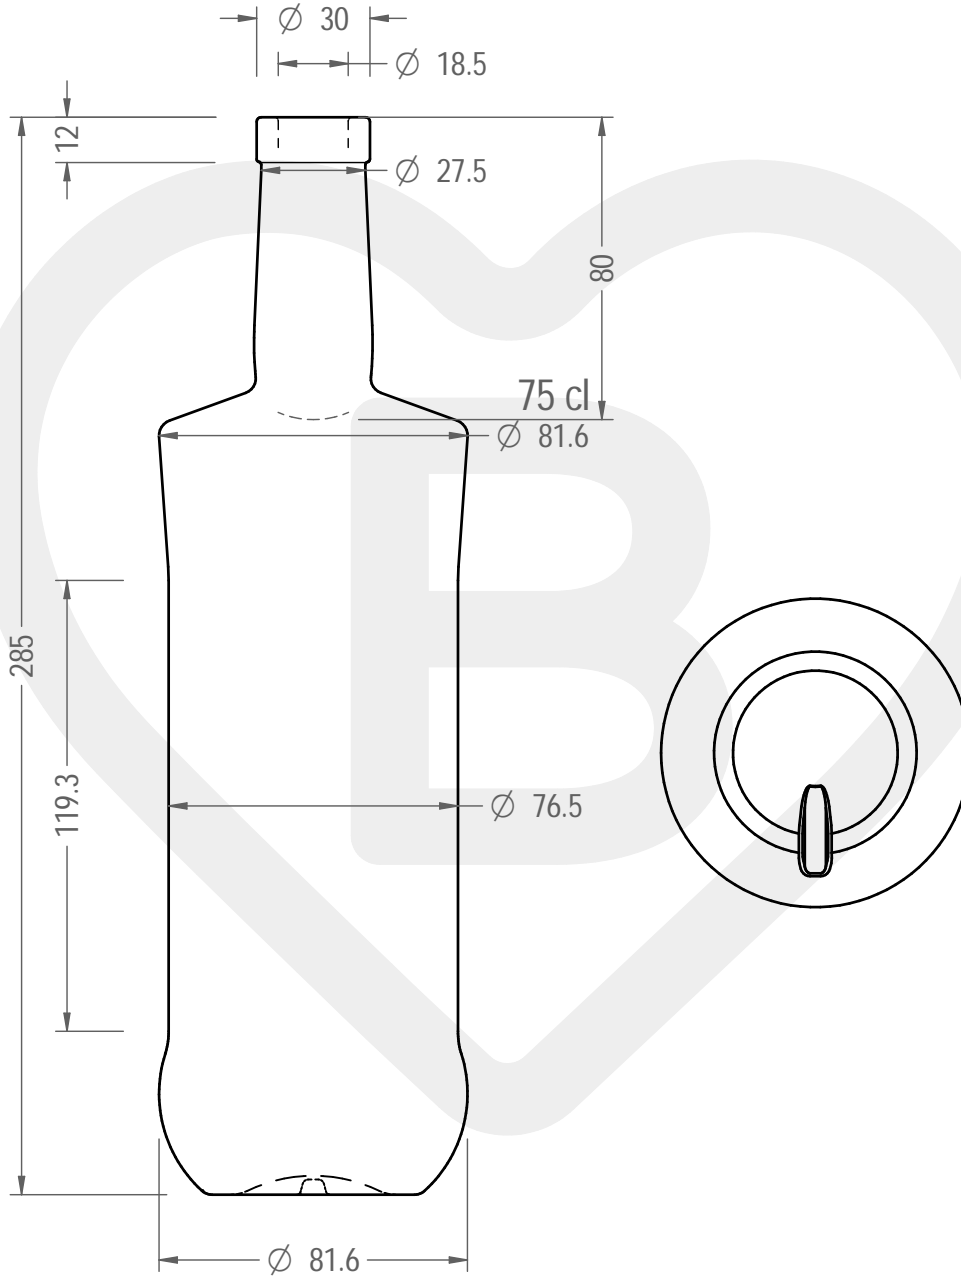

# BOT. ELDER 750 FVL 12 VA \*

Color : VERDE ANTICO

This drawing is approximate and not binding - Berlin Packaging Italy S.p.A. does not assume any guarantee or obligation for use of this drawing or for information contained therein

Brimful capacity (c.c.):	780	Weight (g):	600
Finish:	FASCETTA VINOLOK	Minimum through bore (mm):	-
Pressure resistance (bar):	-		

For full technical details please contact sales representative

ITEM CODE: **37062D2**